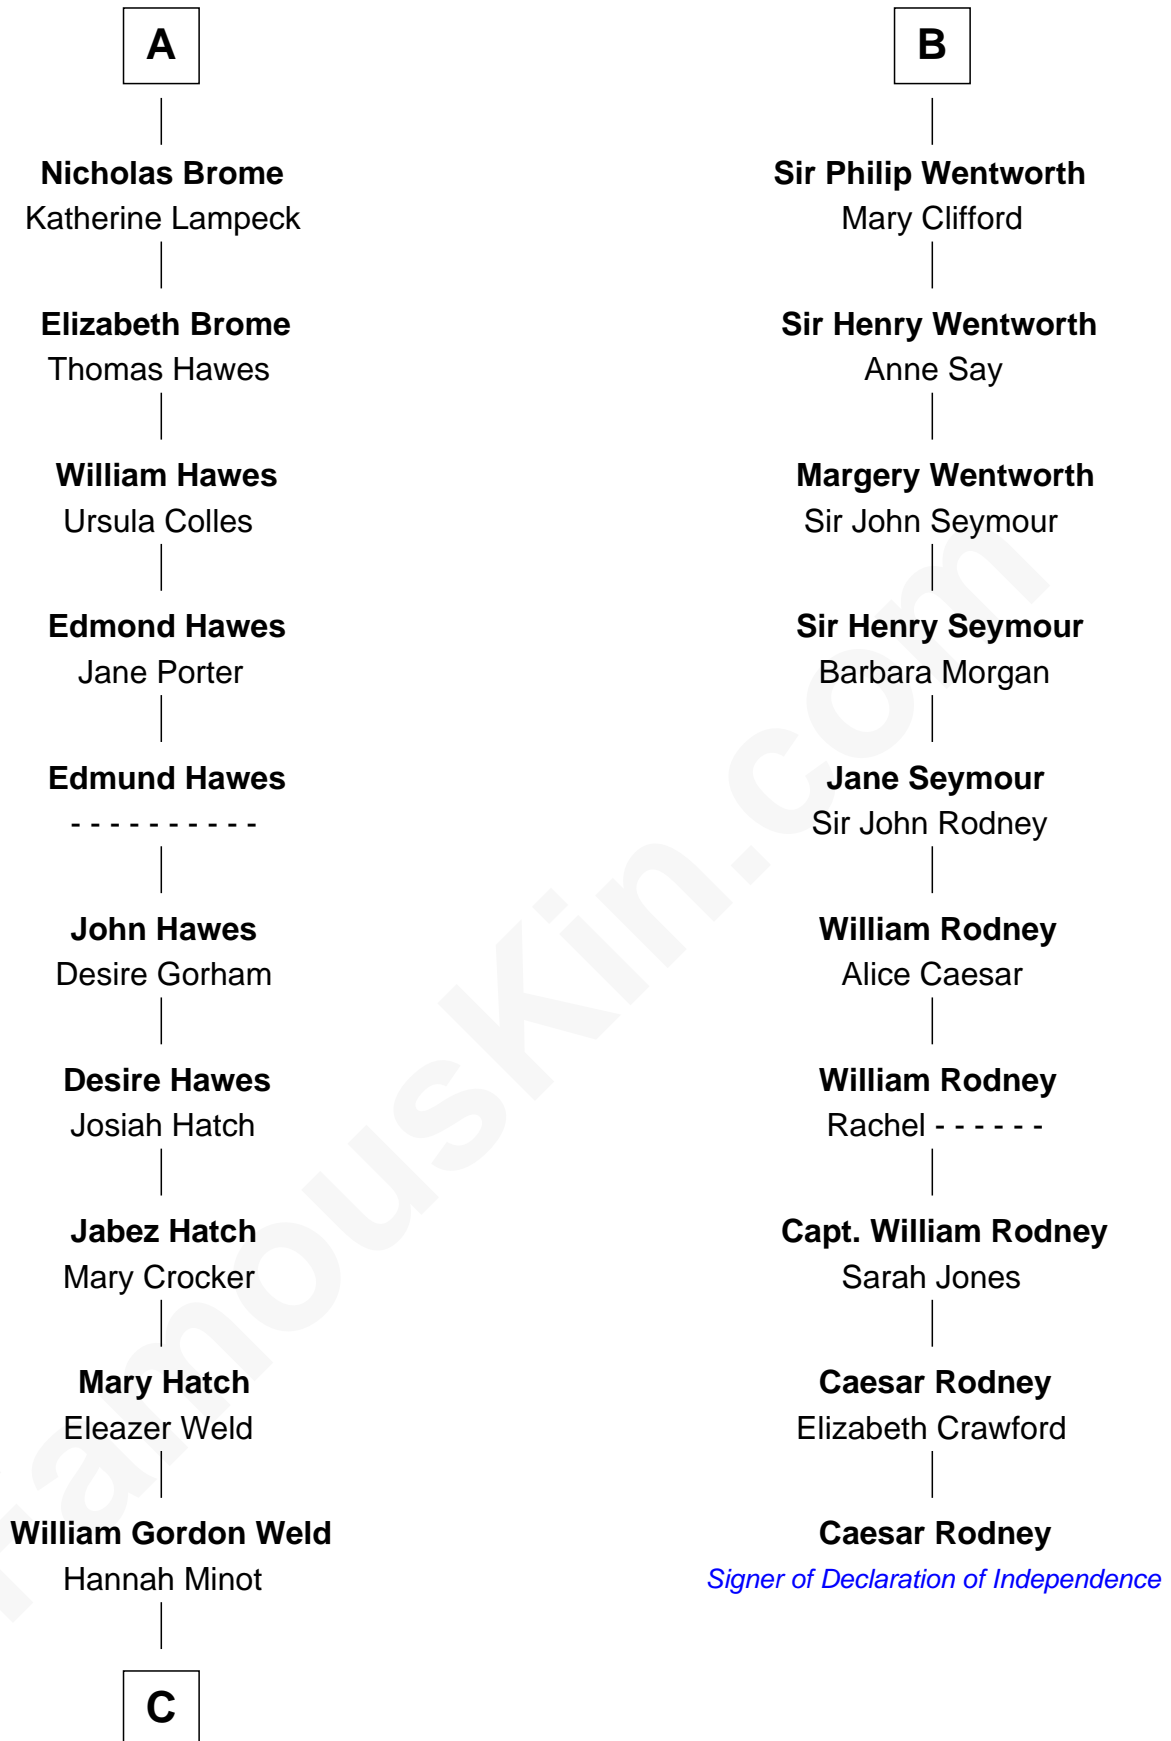

FamousKin.com

Relationship Chart of

Bill Weld

68th Governor of Massachusetts

16th cousin 5 times removed of

Caesar Rodney

Signer of the Declaration of Independence

C

Thomas Swan Weld

Sarah Sumner

Dr. Francis Minot Weld

Fanny Elizabeth Bartholomew

Francis Minot Weld

Margaret Low White

David Weld

Mary Blake Nichols