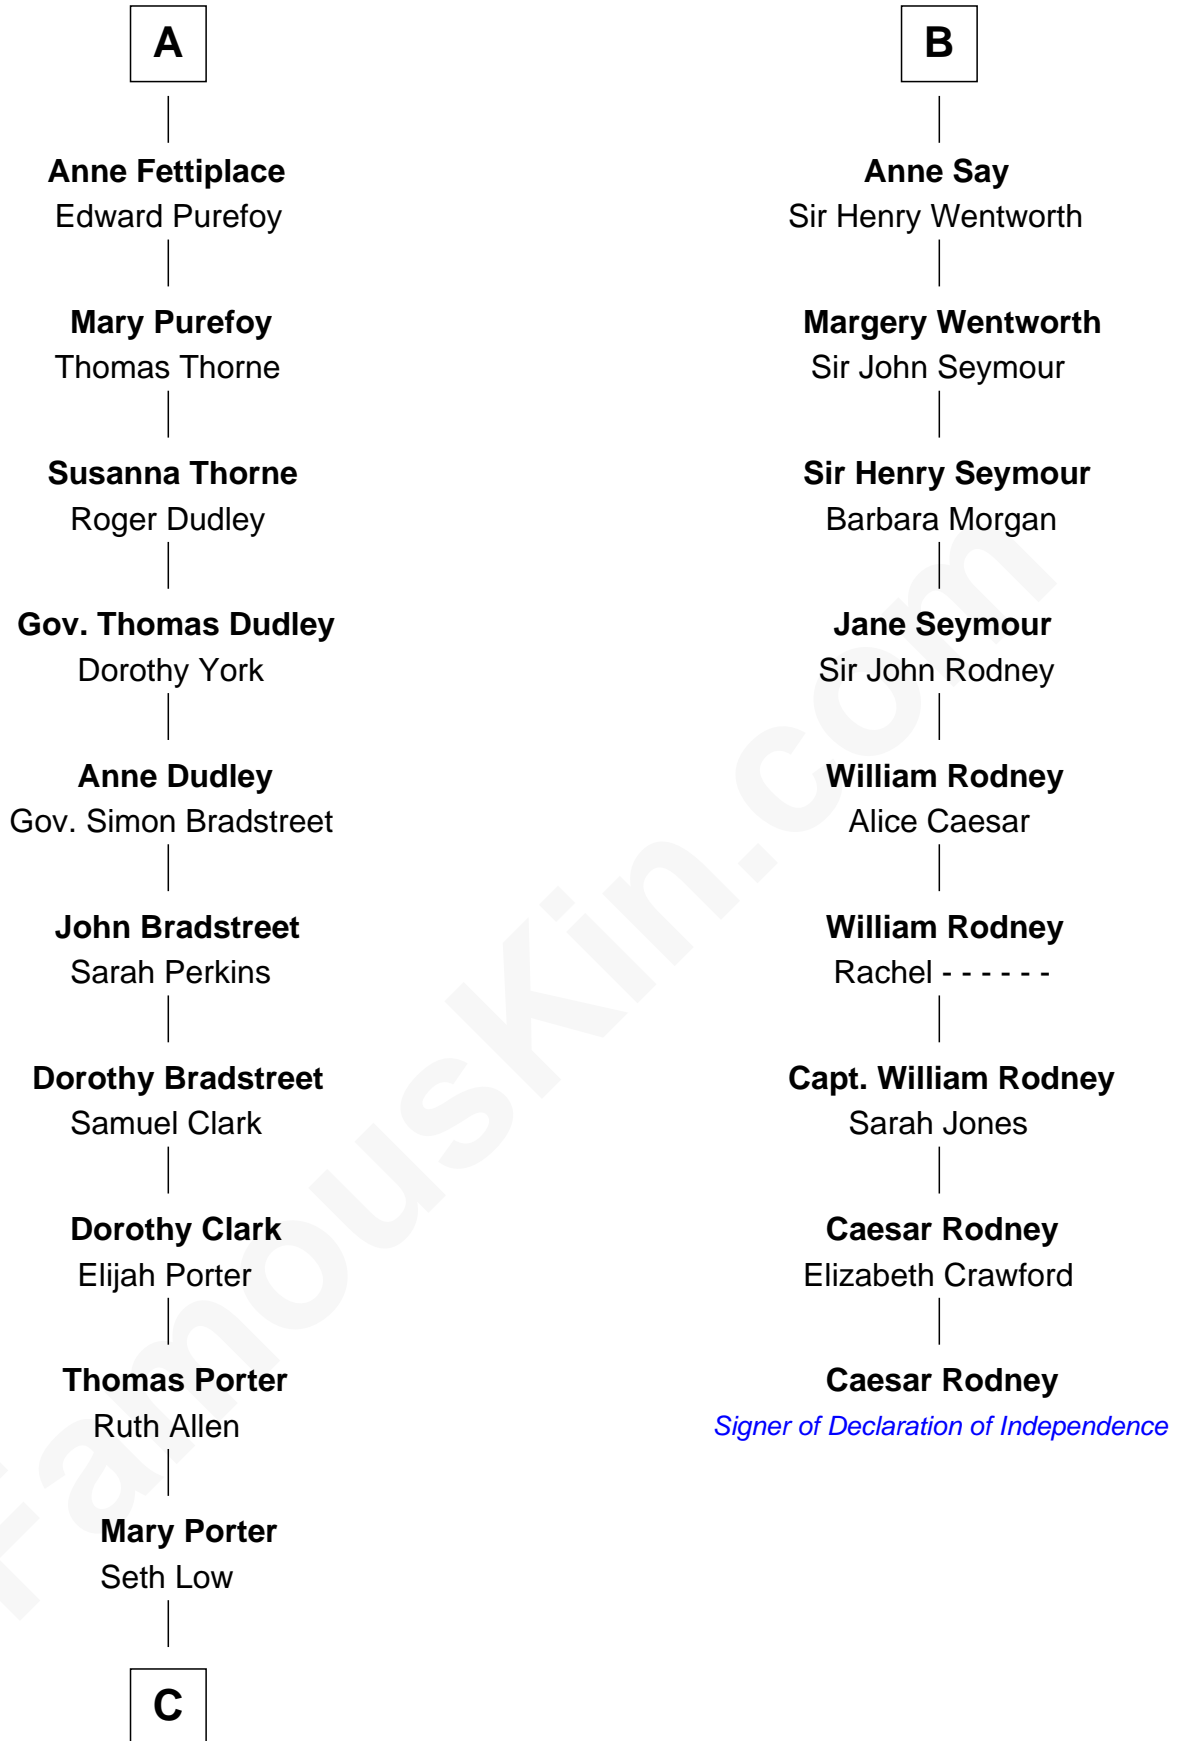

## Relationship Chart of

### Bill Weld

68th Governor of Massachusetts

15th cousin 6 times removed of

**Caesar Rodney**

*Signer of the Declaration of Independence*

**C**

**Harriet Low**  
John Babcock Hillard

**Harriet Hillard**  
William Augustus White

**Margaret Low White**  
Francis Minot Weld

**David Weld**  
Mary Blake Nichols

**Bill Weld**  
*68th Governor of Massachusetts*

FamousKin.com