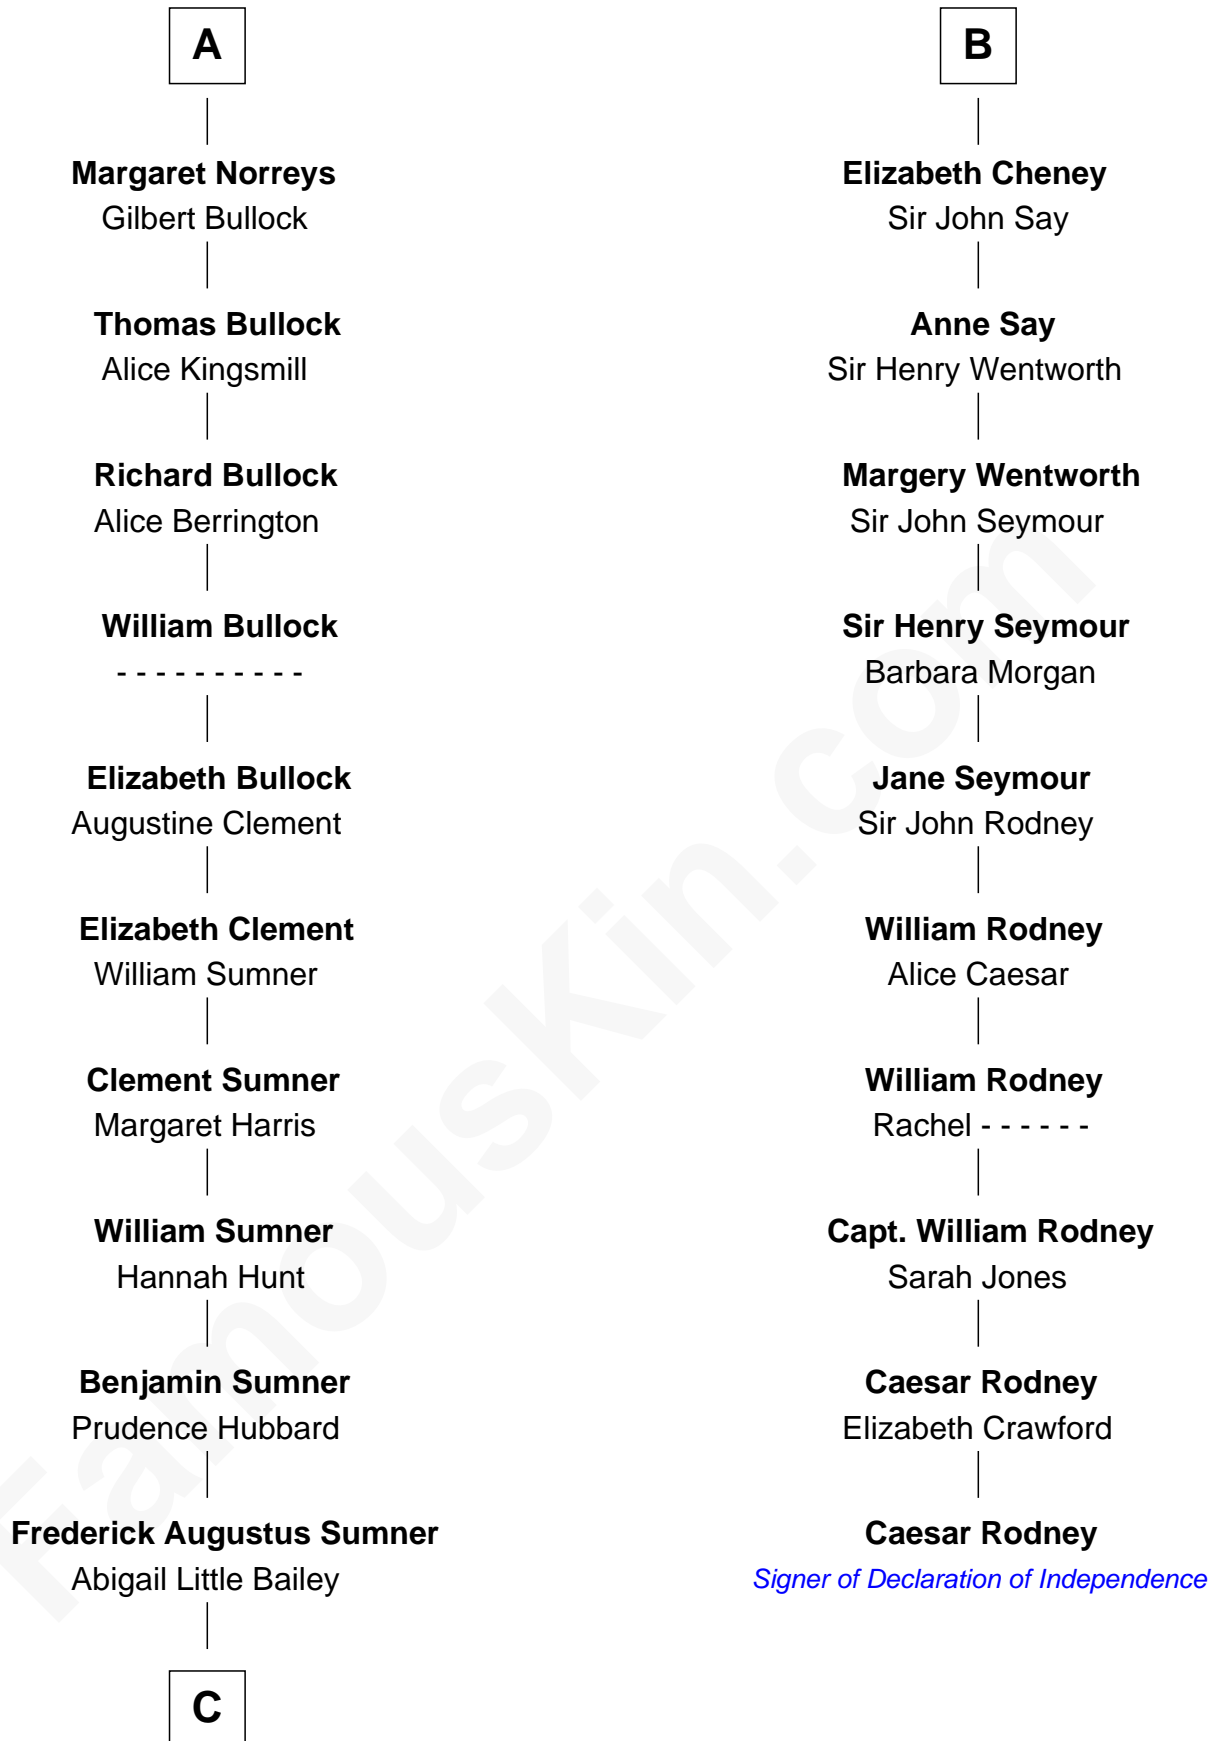

FamousKin.com

Relationship Chart of

Bill Weld

68th Governor of Massachusetts

16th cousin 5 times removed of

Caesar Rodney

Signer of the Declaration of Independence

C

—
Sarah Sumner
Thomas Swan Weld

—
Dr. Francis Minot Weld
Fanny Elizabeth Bartholomew

—
Francis Minot Weld
Margaret Low White

—
David Weld
Mary Blake Nichols

—
Bill Weld
68th Governor of Massachusetts

FamousKin.com