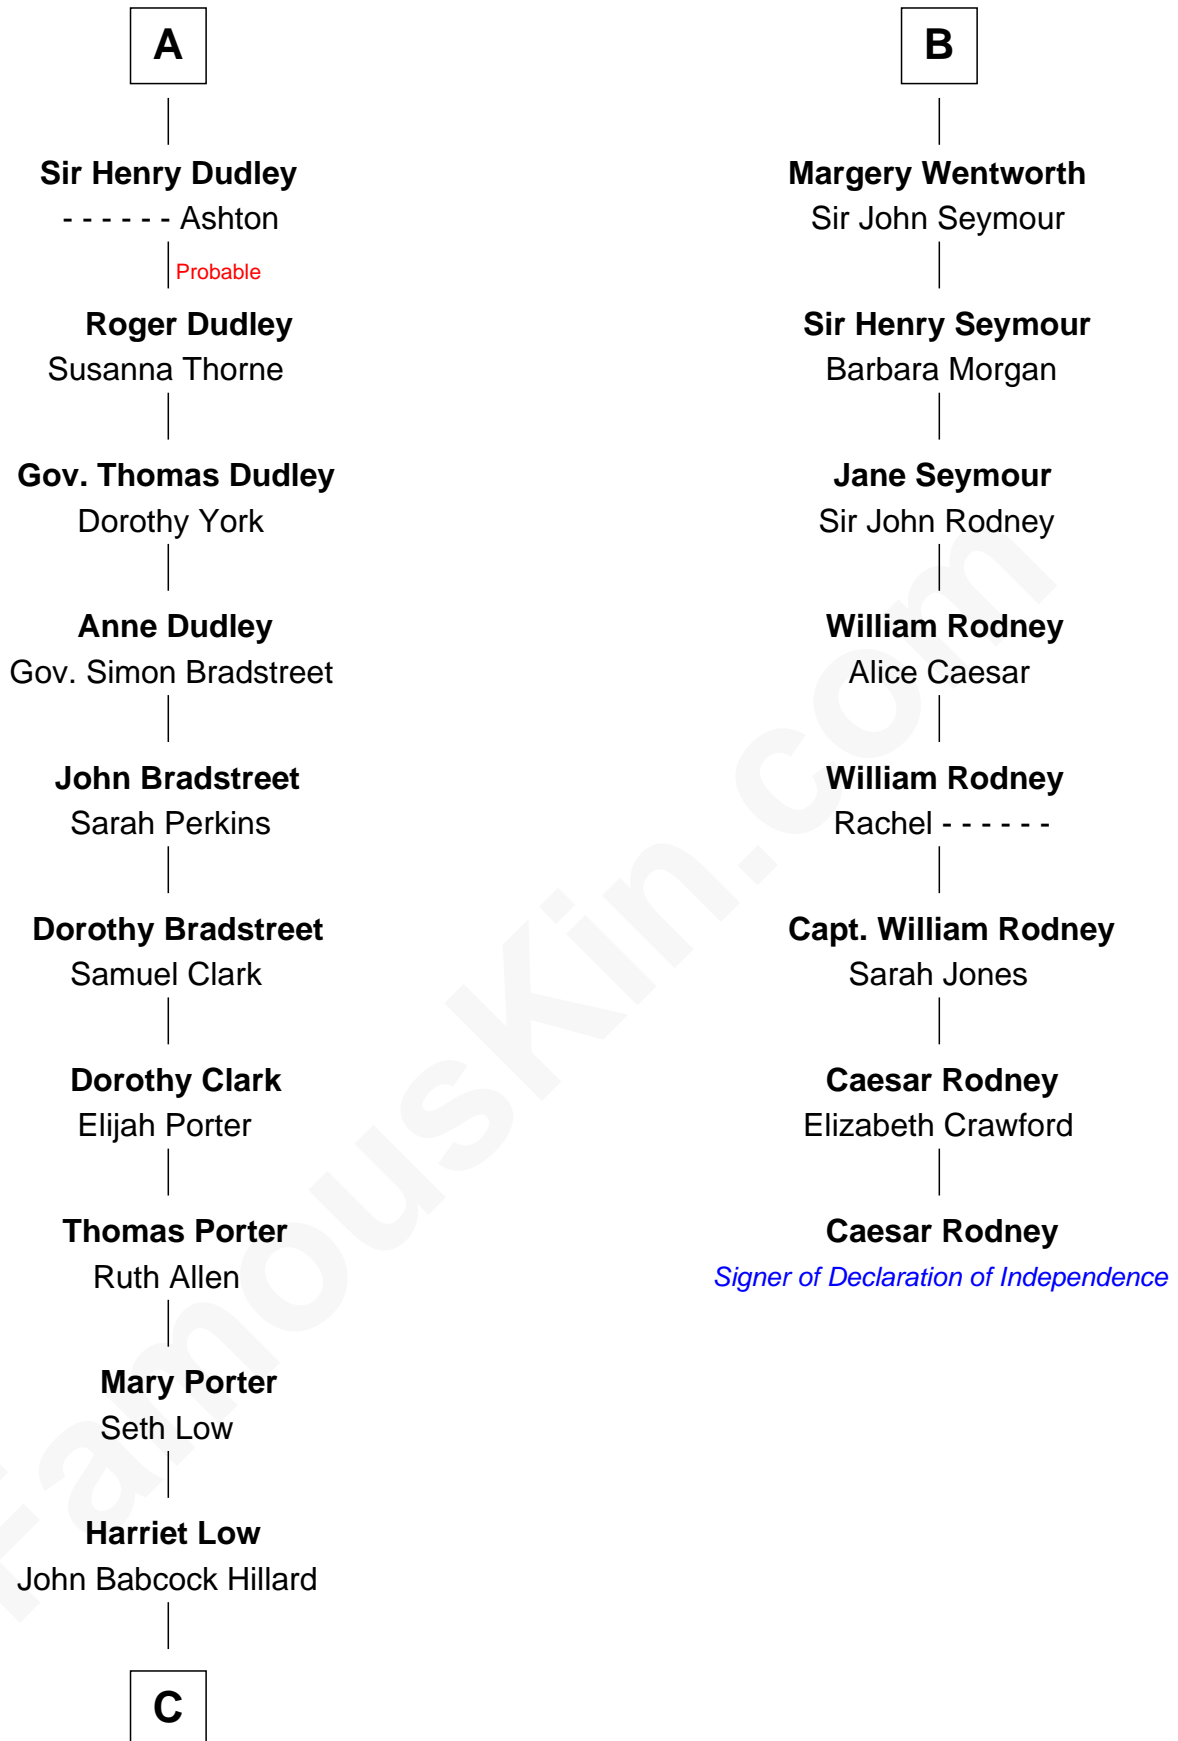

FamousKin.com

Relationship Chart of

Bill Weld

68th Governor of Massachusetts

14th cousin 6 times removed of

Caesar Rodney

Signer of the Declaration of Independence

C

—
Harriet Hillard
William Augustus White

—
Margaret Low White
Francis Minot Weld

—
David Weld
Mary Blake Nichols

—
Bill Weld
68th Governor of Massachusetts

FamousKin.com