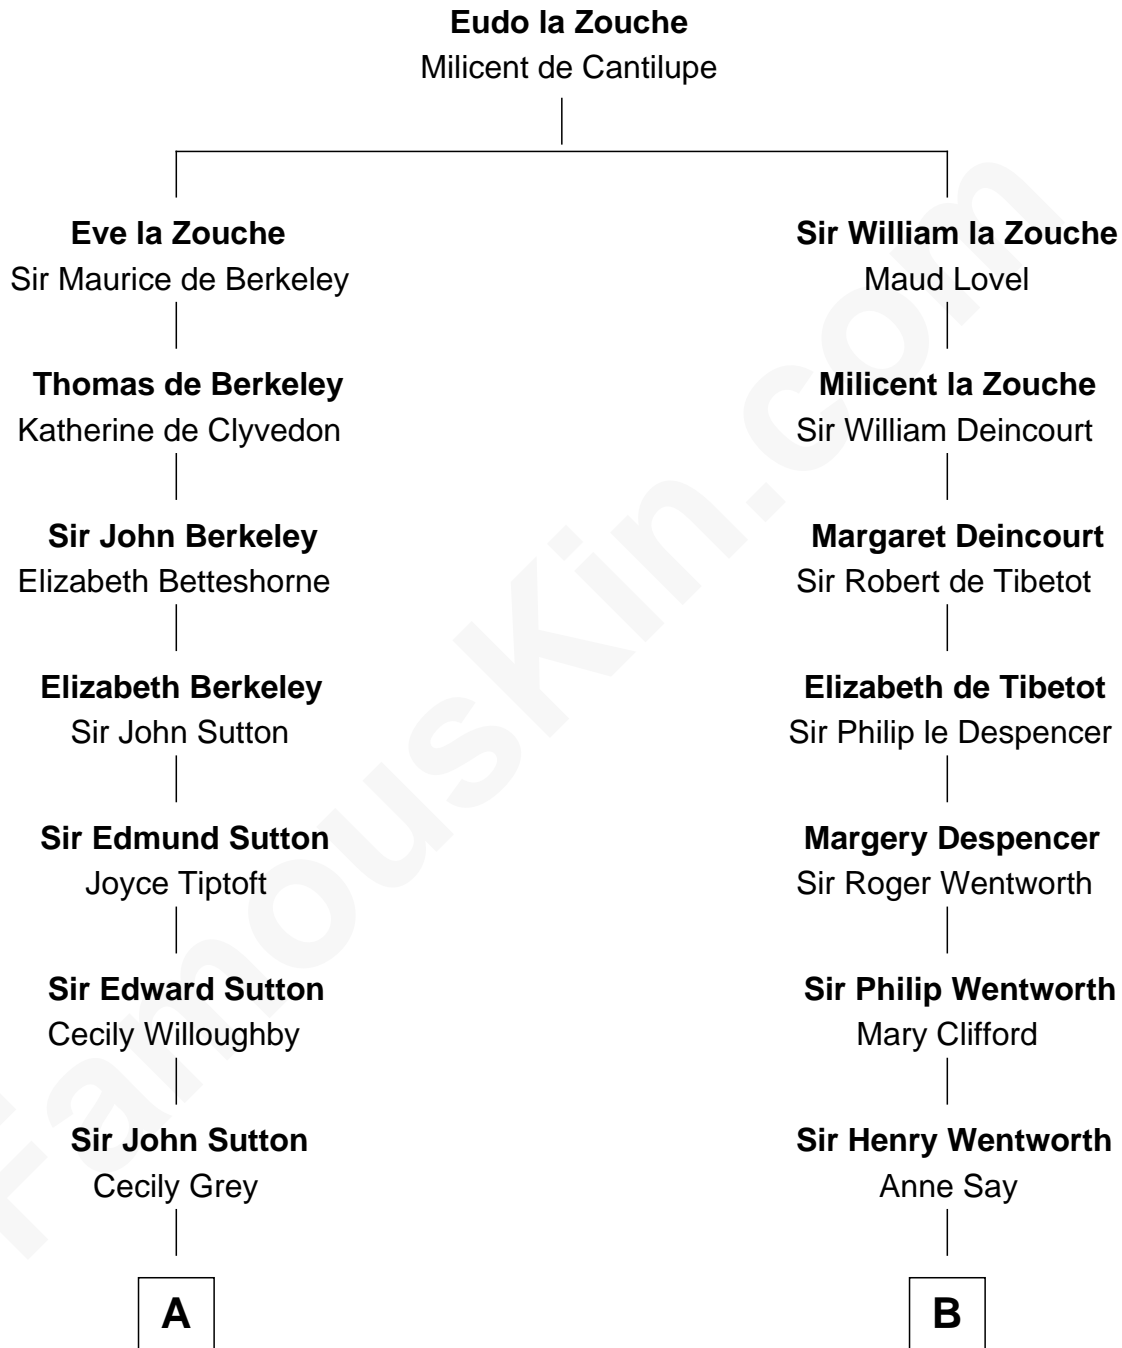

FamousKin.com

Relationship Chart of

Bill Weld

68th Governor of Massachusetts

14th cousin 6 times removed of

Caesar Rodney

Signer of the Declaration of Independence

C

—
Harriet Hillard
William Augustus White

—
Margaret Low White
Francis Minot Weld

—
David Weld
Mary Blake Nichols

—
Bill Weld
68th Governor of Massachusetts

FamousKin.com