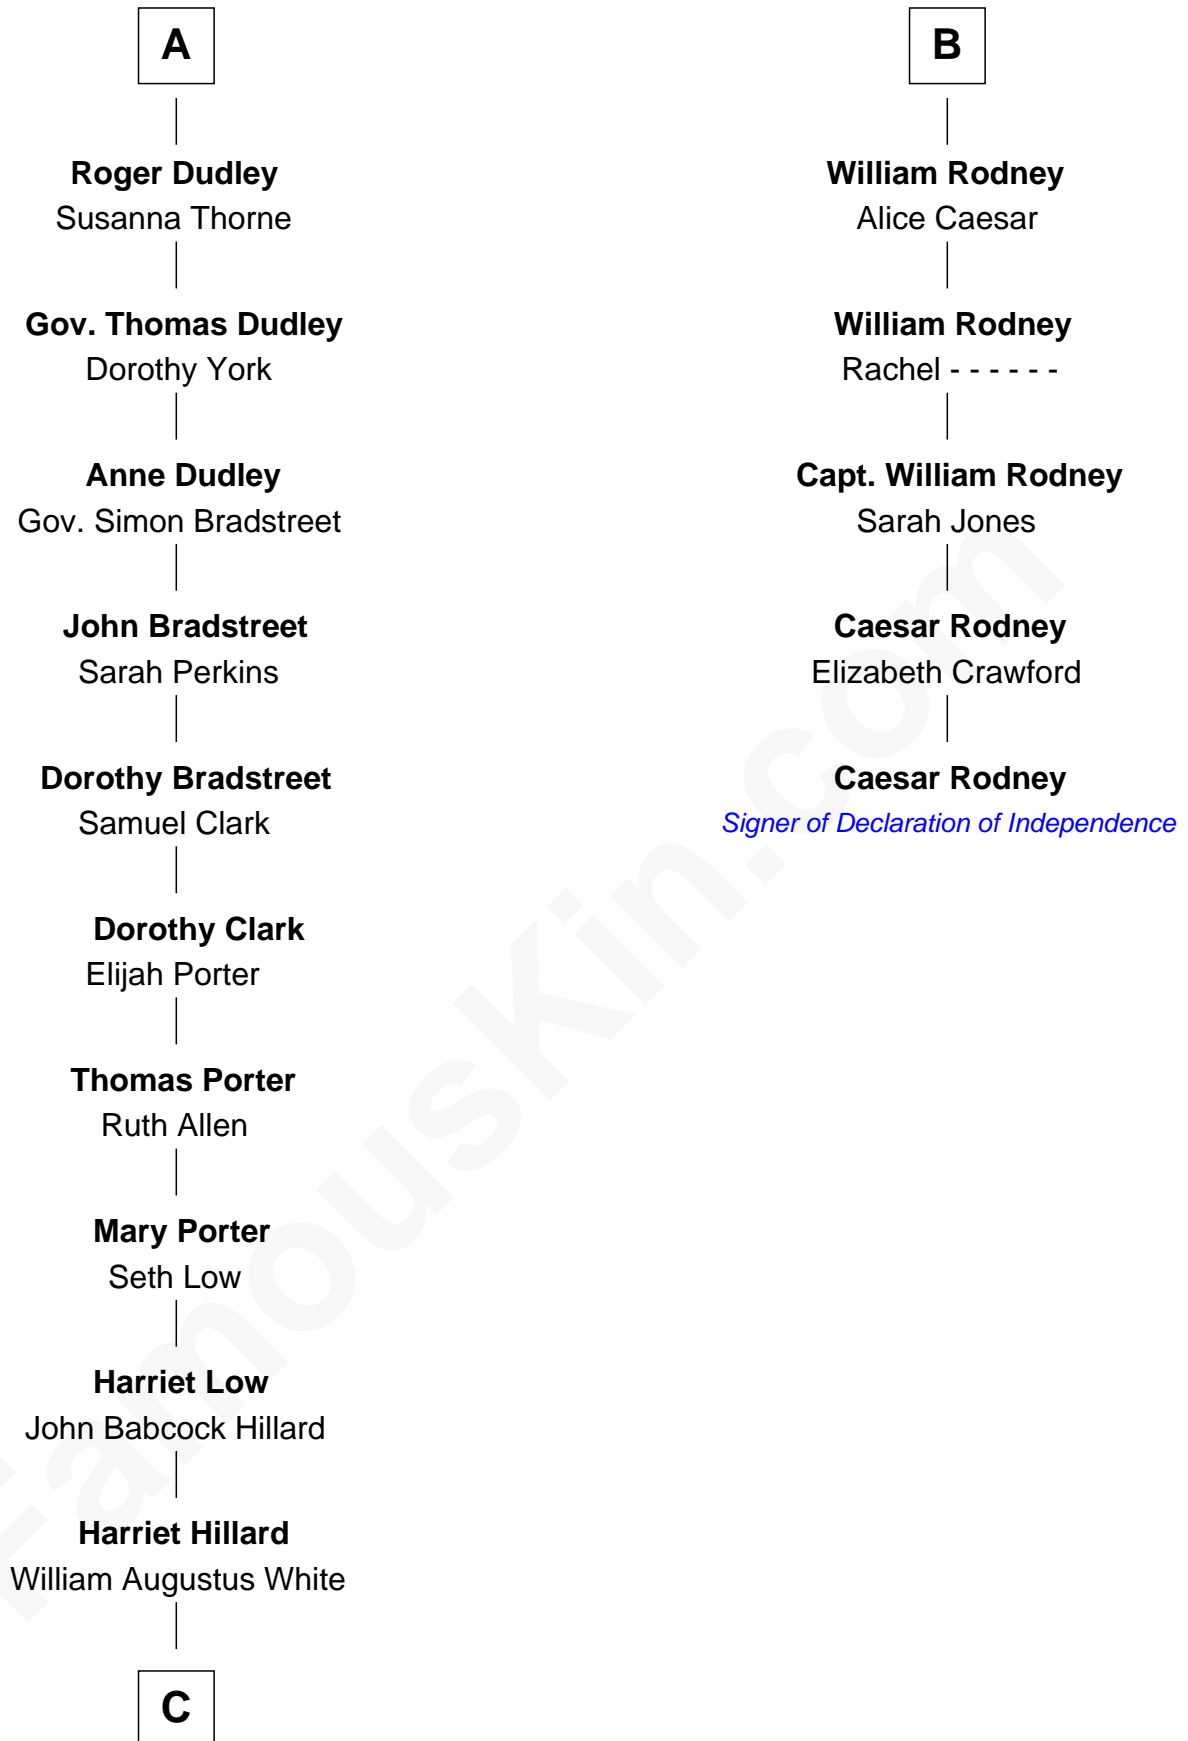

FamousKin.com

Relationship Chart of

Bill Weld

68th Governor of Massachusetts

11th cousin 8 times removed of

Caesar Rodney

Signer of the Declaration of Independence

C

—
Margaret Low White

Francis Minot Weld

—
David Weld

Mary Blake Nichols

—
Bill Weld

68th Governor of Massachusetts

FamousKin.com