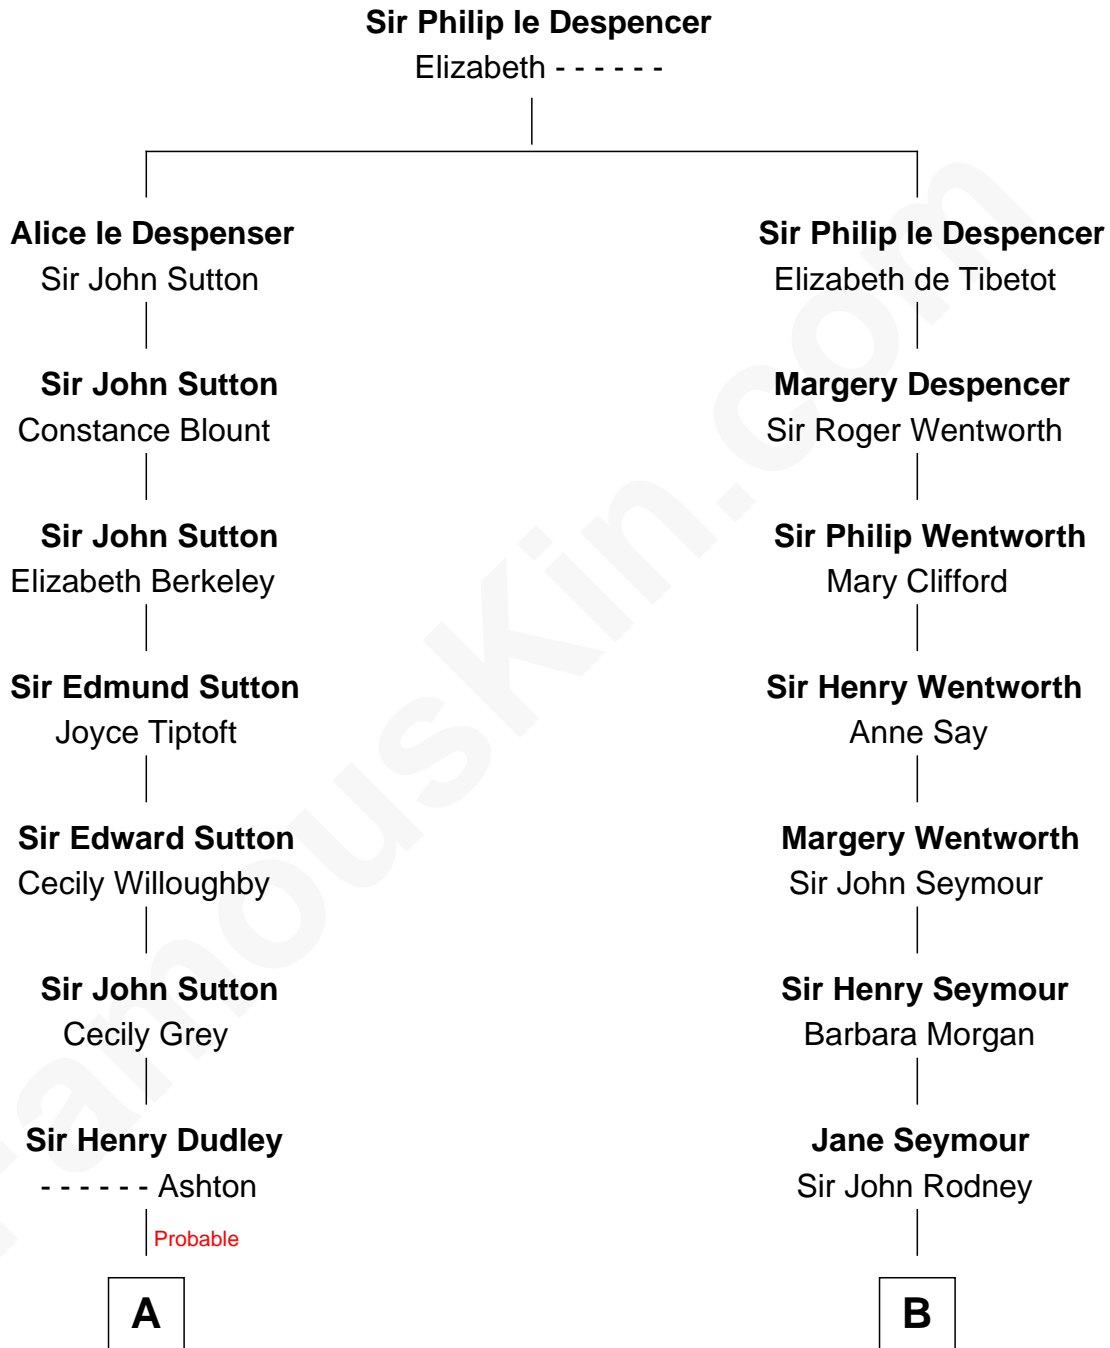

FamousKin.com

Relationship Chart of

Bill Weld

68th Governor of Massachusetts

11th cousin 8 times removed of

Caesar Rodney

Signer of the Declaration of Independence

C

—
Margaret Low White

Francis Minot Weld

—
David Weld

Mary Blake Nichols

—
Bill Weld

68th Governor of Massachusetts

FamousKin.com