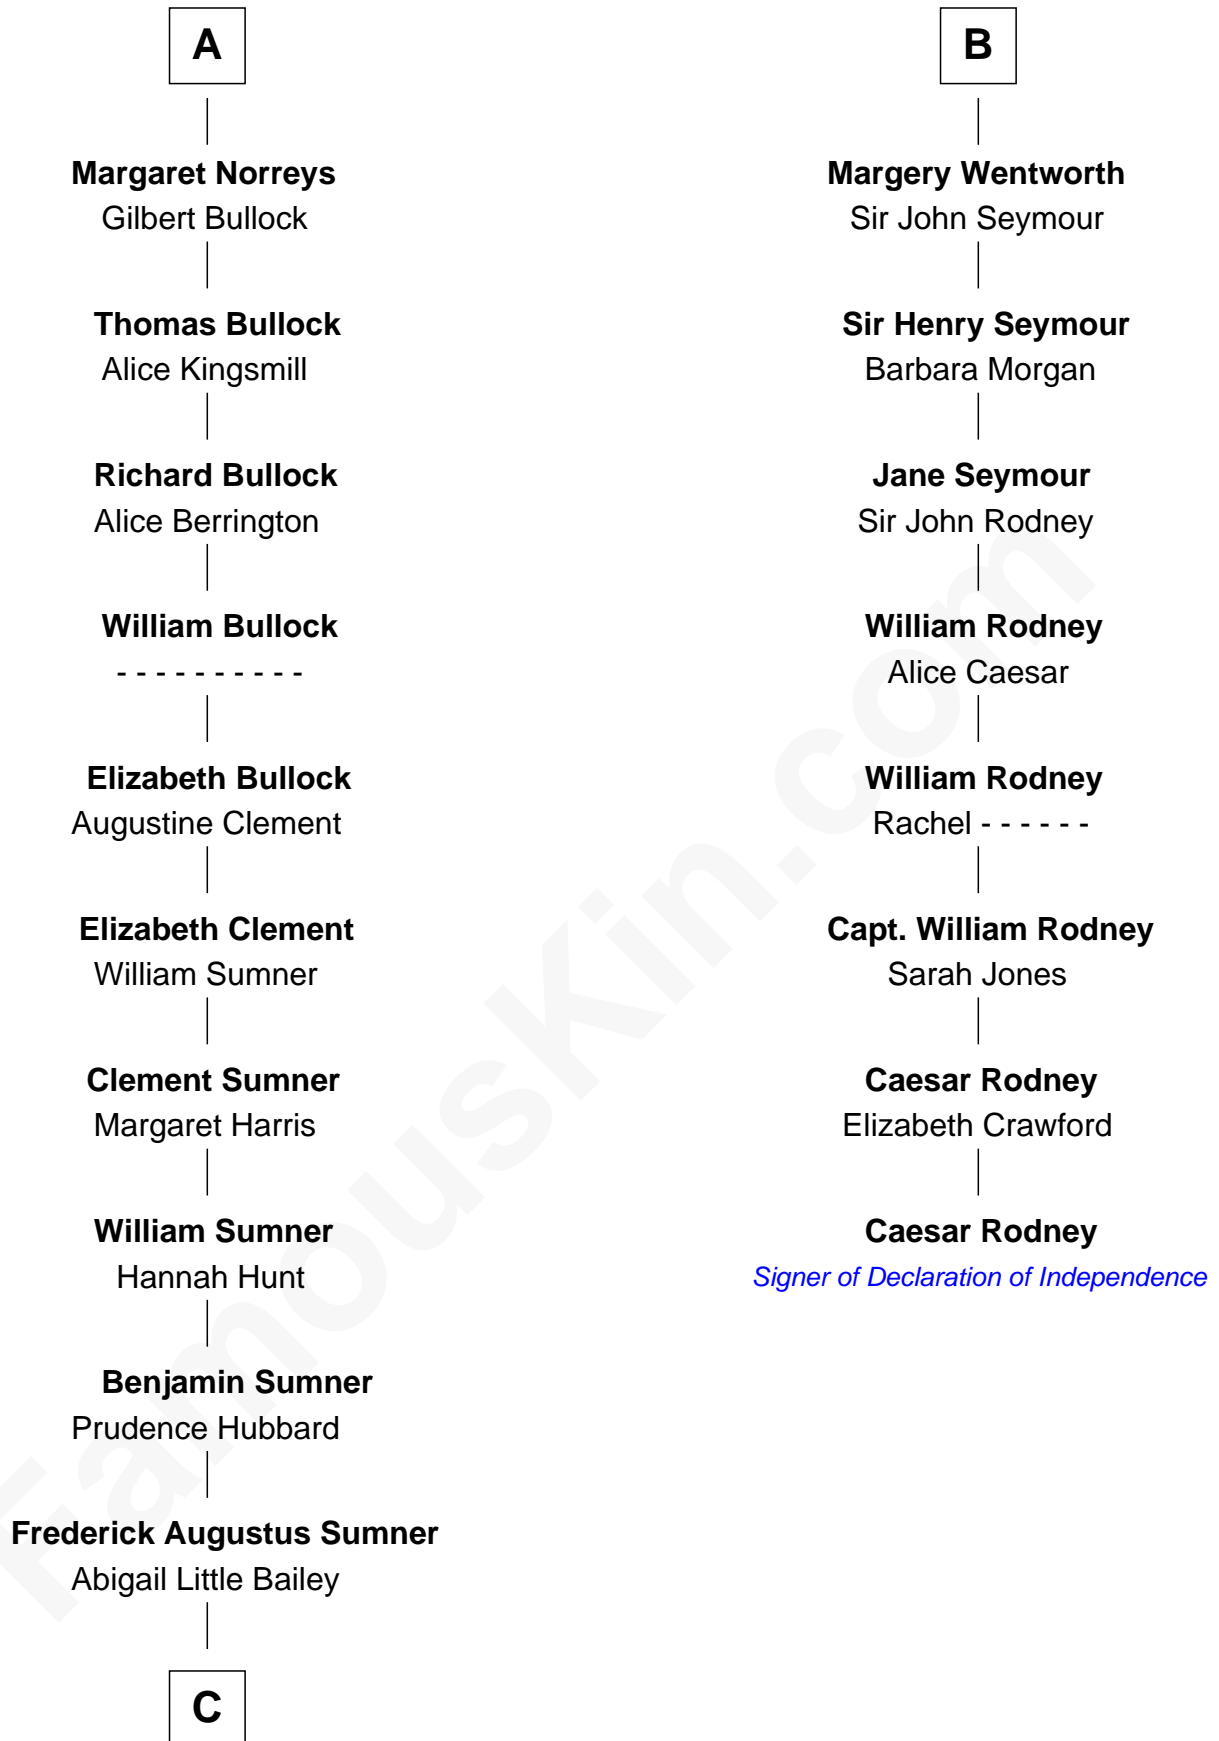

FamousKin.com

Relationship Chart of

Bill Weld

68th Governor of Massachusetts

14th cousin 7 times removed of

Caesar Rodney

Signer of the Declaration of Independence

C

Sarah Sumner
Thomas Swan Weld

Dr. Francis Minot Weld
Fanny Elizabeth Bartholomew

Francis Minot Weld
Margaret Low White

David Weld
Mary Blake Nichols

Bill Weld
68th Governor of Massachusetts

FamousKin.com