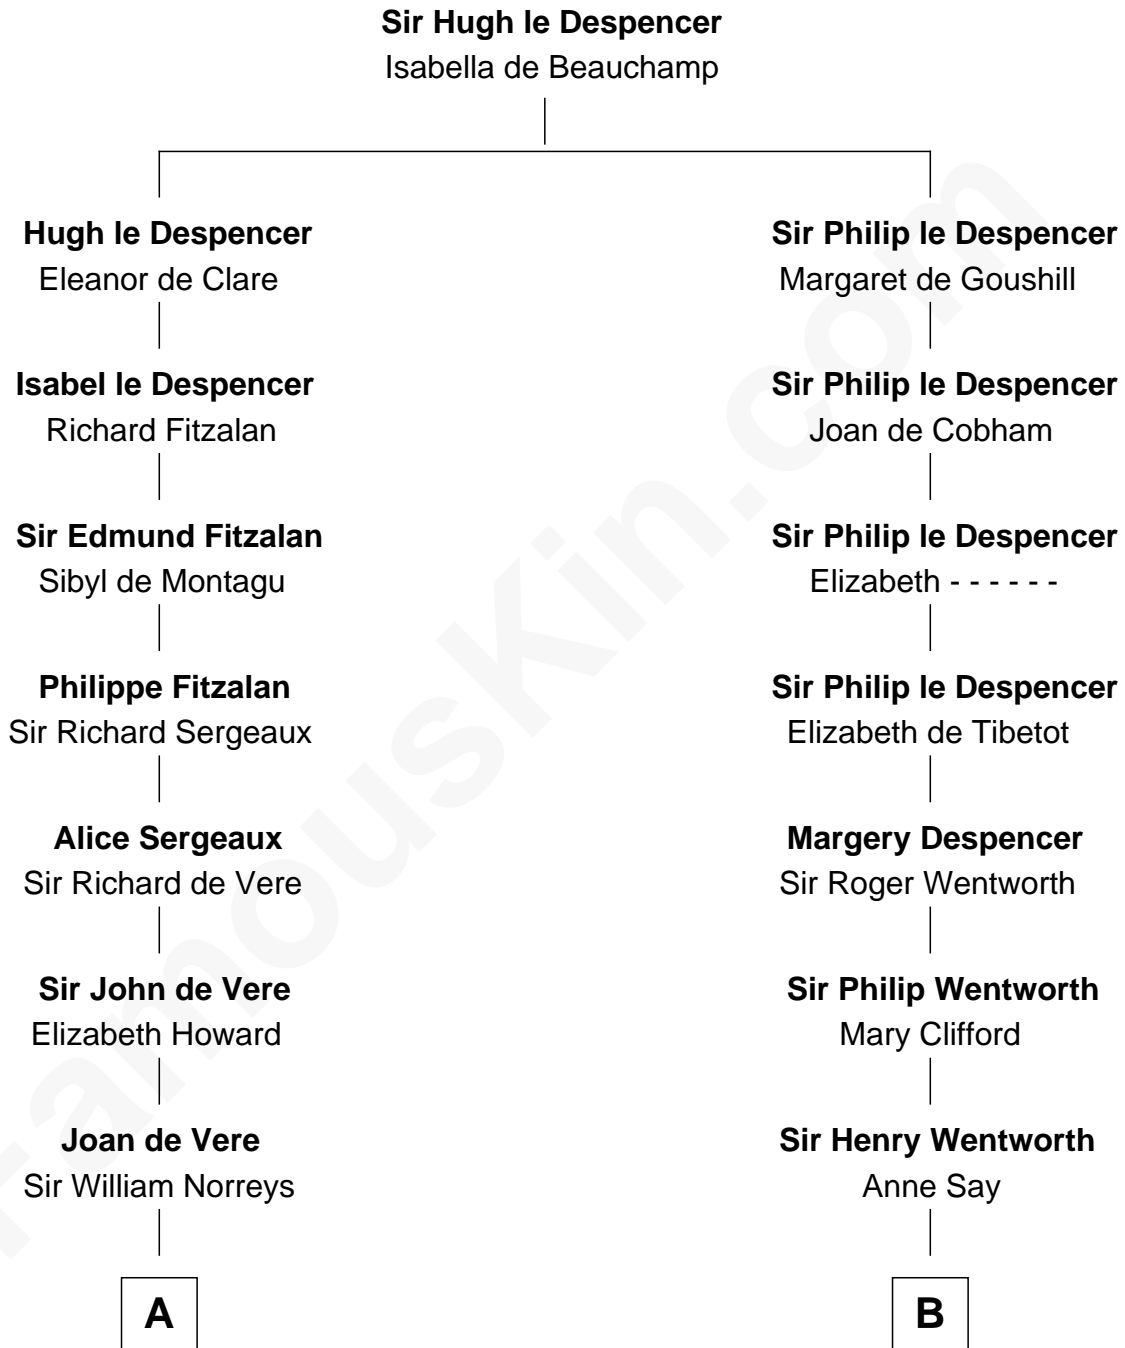

FamousKin.com

Relationship Chart of

Bill Weld

68th Governor of Massachusetts

14th cousin 7 times removed of

Caesar Rodney

Signer of the Declaration of Independence

C

Sarah Sumner
Thomas Swan Weld

Dr. Francis Minot Weld
Fanny Elizabeth Bartholomew

Francis Minot Weld
Margaret Low White

David Weld
Mary Blake Nichols

Bill Weld
68th Governor of Massachusetts

FamousKin.com