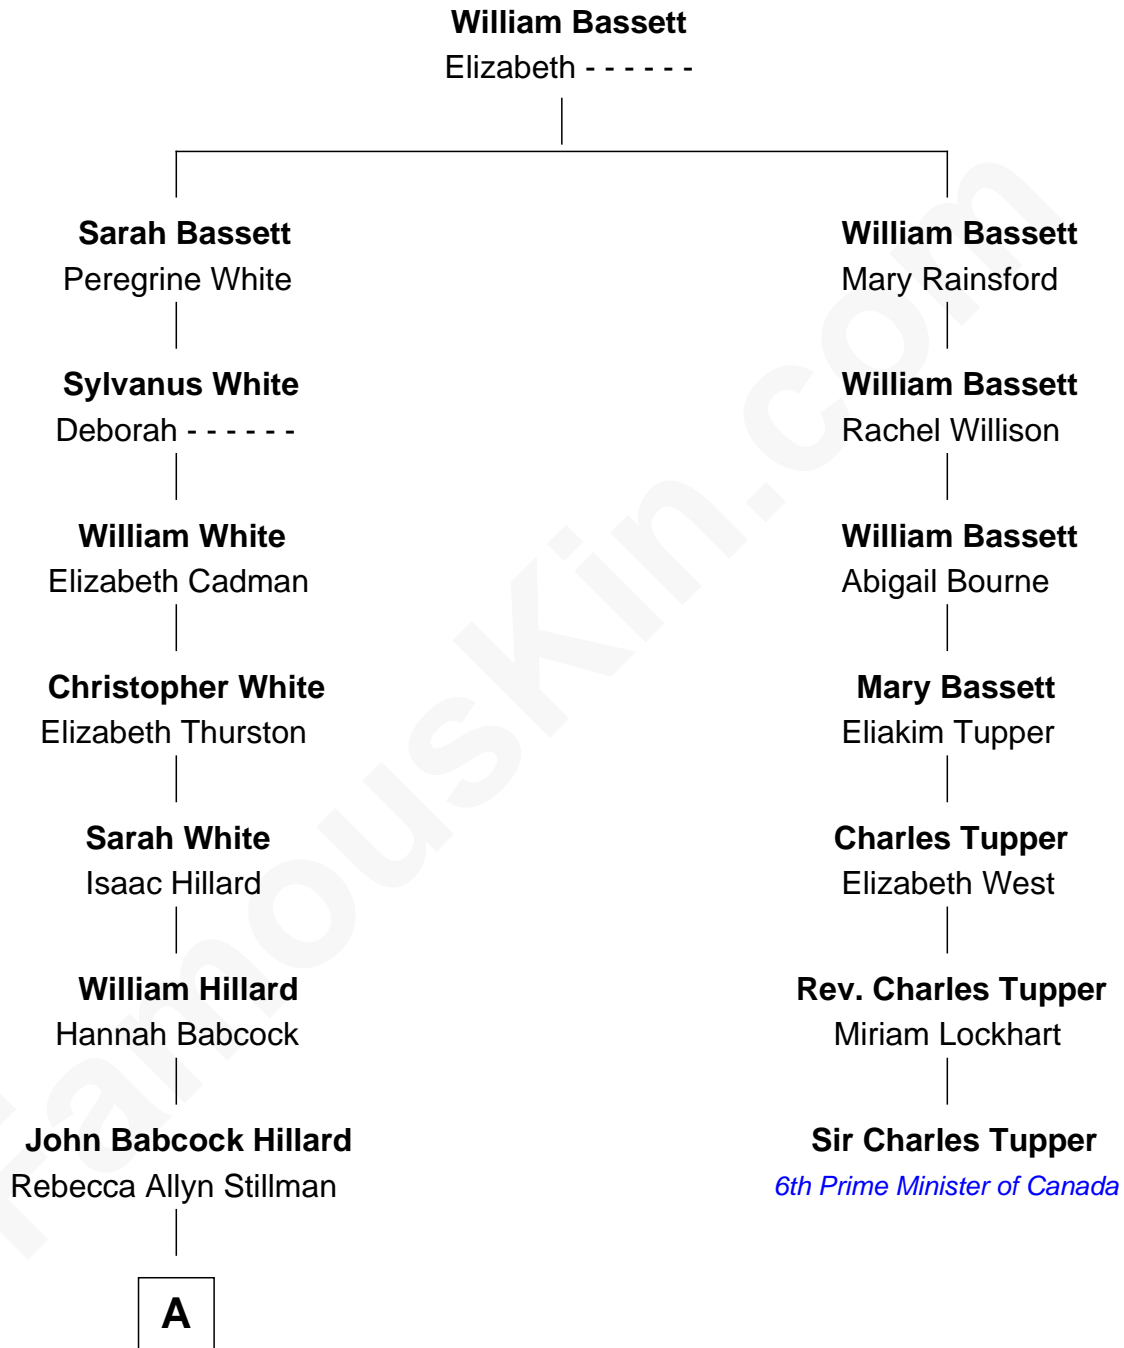

FamousKin.com

Relationship Chart of

Bill Weld

68th Governor of Massachusetts

6th cousin 5 times removed of

Sir Charles Tupper

6th Prime Minister of Canada

A

—
John Babcock Hillard

Harriet Low

—
Harriet Hillard

William Augustus White

—
Margaret Low White

Francis Minot Weld

—
David Weld

Mary Blake Nichols