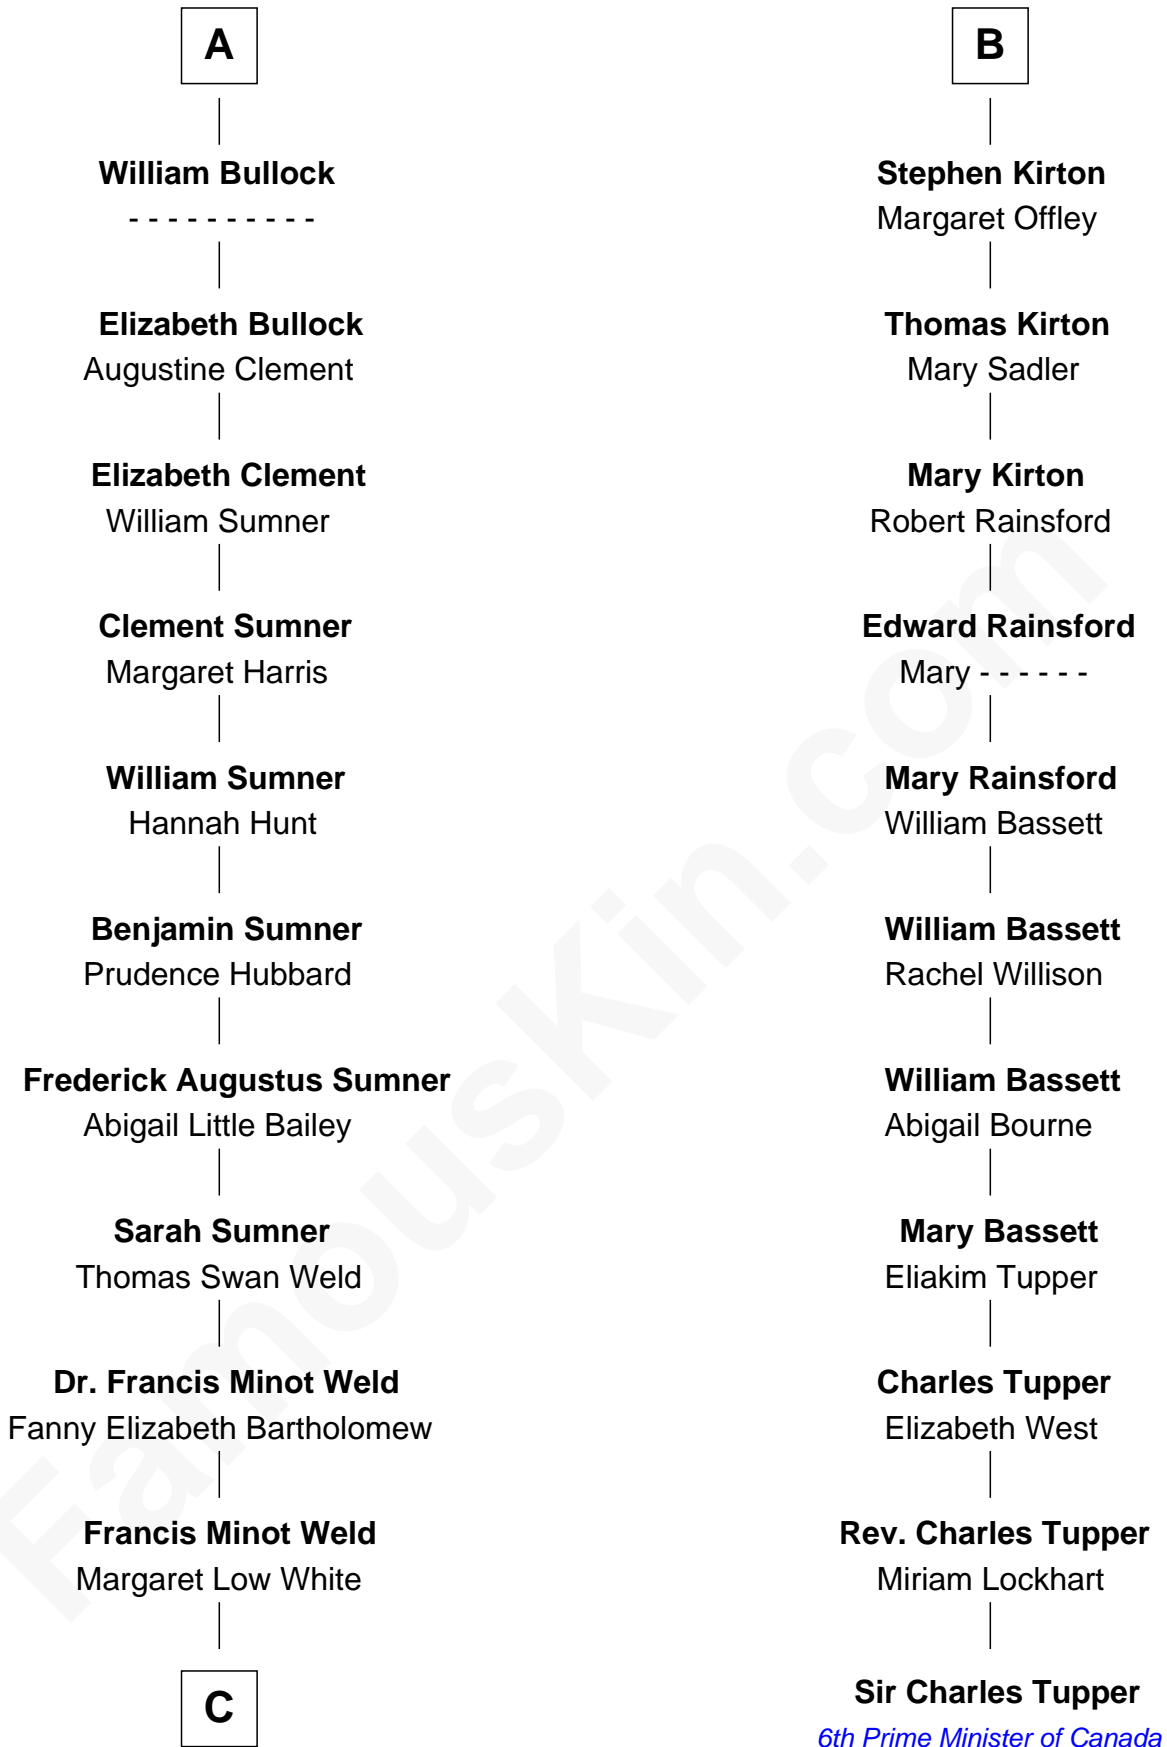

FamousKin.com

Relationship Chart of

Bill Weld

68th Governor of Massachusetts

17th cousin 1 time removed of

Sir Charles Tupper

6th Prime Minister of Canada

C

—
David Weld

Mary Blake Nichols

—
Bill Weld

68th Governor of Massachusetts

FamousKin.com