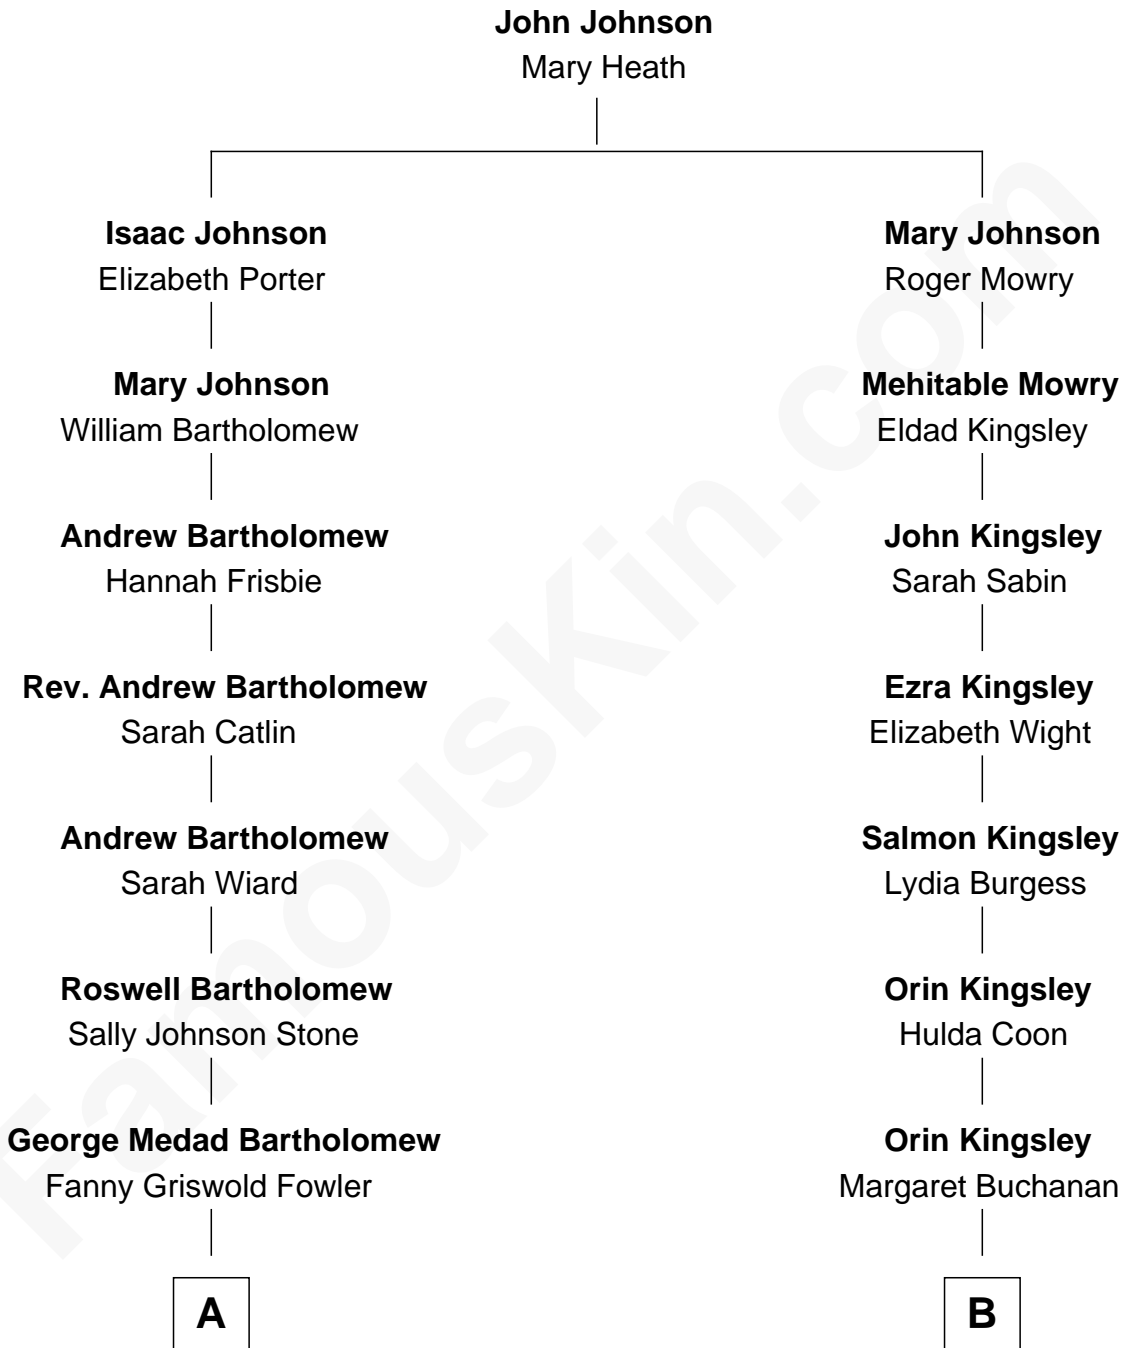

FamousKin.com Relationship Chart of

Bill Weld

68th Governor of Massachusetts

10th cousin 2 times removed of

Taylor Swift

Singer and Songwriter

A

Fanny Elizabeth Bartholomew

Dr. Francis Minot Weld

Francis Minot Weld

Margaret Low White

David Weld

Mary Blake Nichols

Bill Weld

68th Governor of Massachusetts

B

Rev. Alanson Kingsley

Laura Ann Jackett

Barbara Maria Jane Kingsley

Willis Wilbur Thompson

Bernice Maude Thompson

Archie Dean Swift

Archie Dean Swift

Rose Baldi Douglas