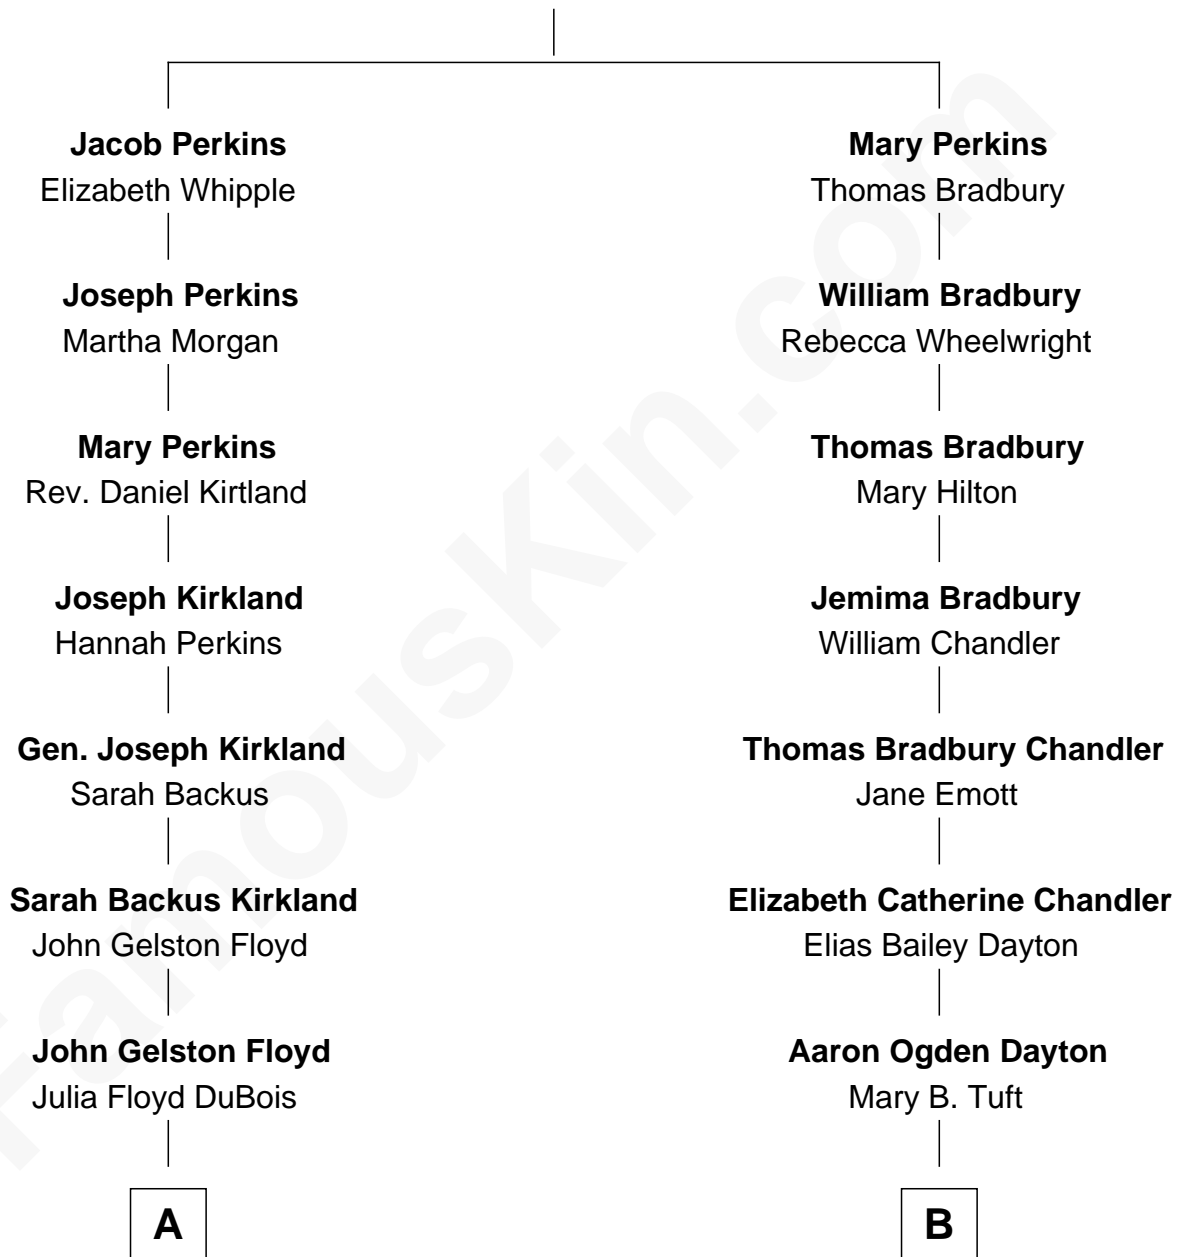

FamousKin.com Relationship Chart of

Bill Weld

68th Governor of Massachusetts

9th cousin 2 times removed of

Christopher Reeve

Movie Actor

John Perkins

Judith Gater

A

Cornelia DuBois Floyd
John Treadwell Nichols

Mary Blake Nichols
David Weld

Bill Weld
68th Governor of Massachusetts

B

Katherine Irving Dayton
Henry Baldwin

Margaretta Willis Baldwin
Augustus Henry Reeve

Richard Henry Reeve
Anne Conrad D'Olier

Franklin D'Olier Reeve
Barbara Pitney Lamb

Christopher Reeve
Movie Actor