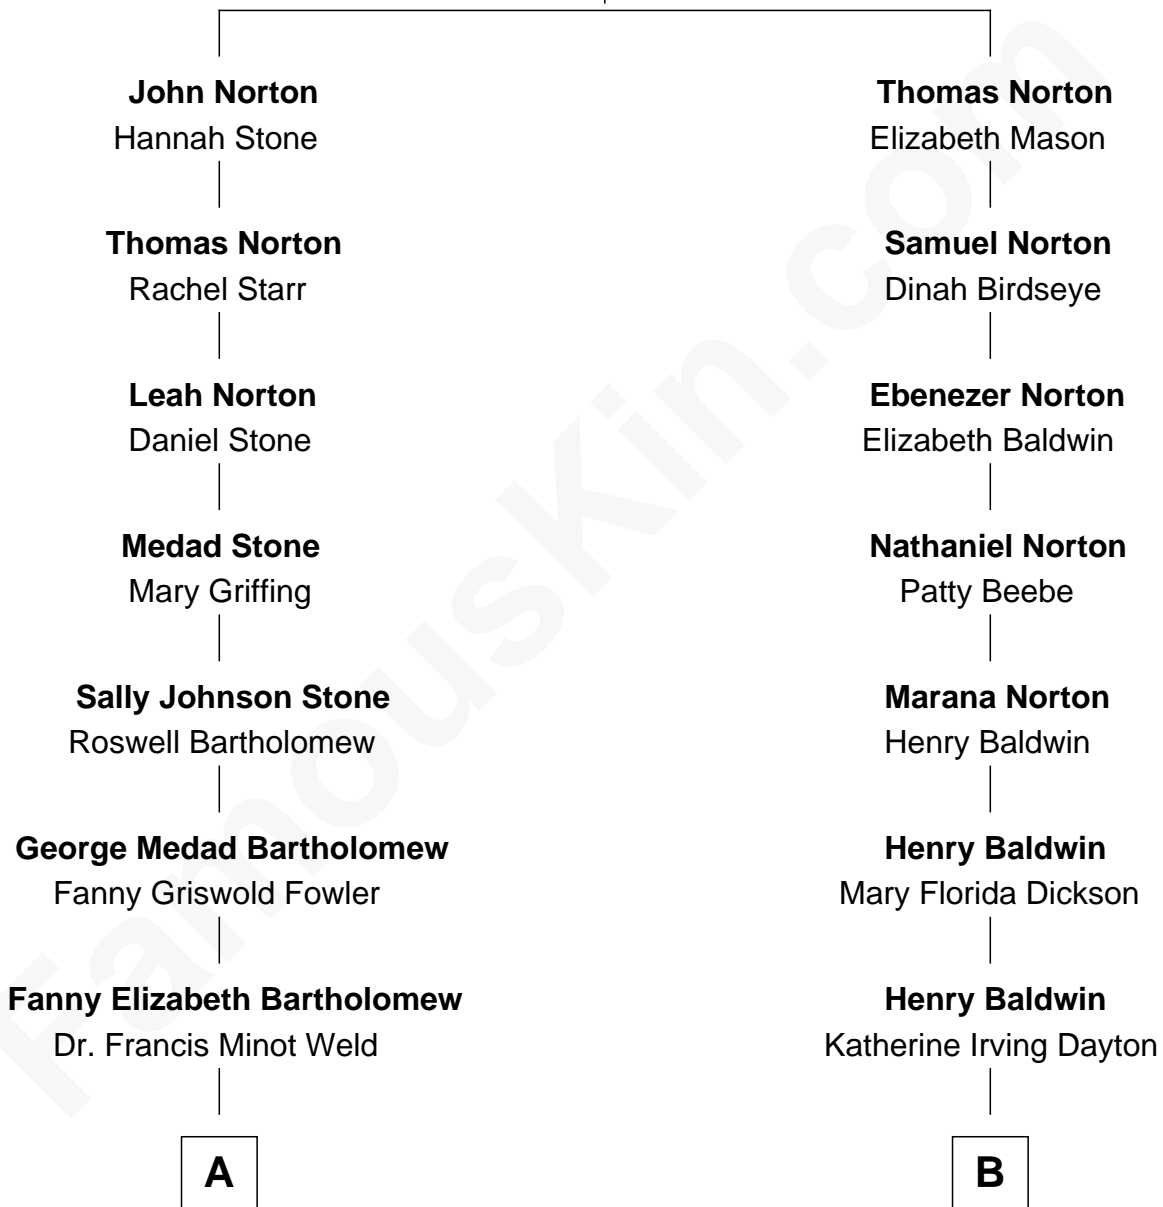

FamousKin.com Relationship Chart of

Bill Weld

68th Governor of Massachusetts

9th cousin 1 time removed of

Christopher Reeve

Movie Actor

Thomas Norton

Grace Wells

A

Francis Minot Weld

Margaret Low White

David Weld

Mary Blake Nichols

Bill Weld

68th Governor of Massachusetts

B