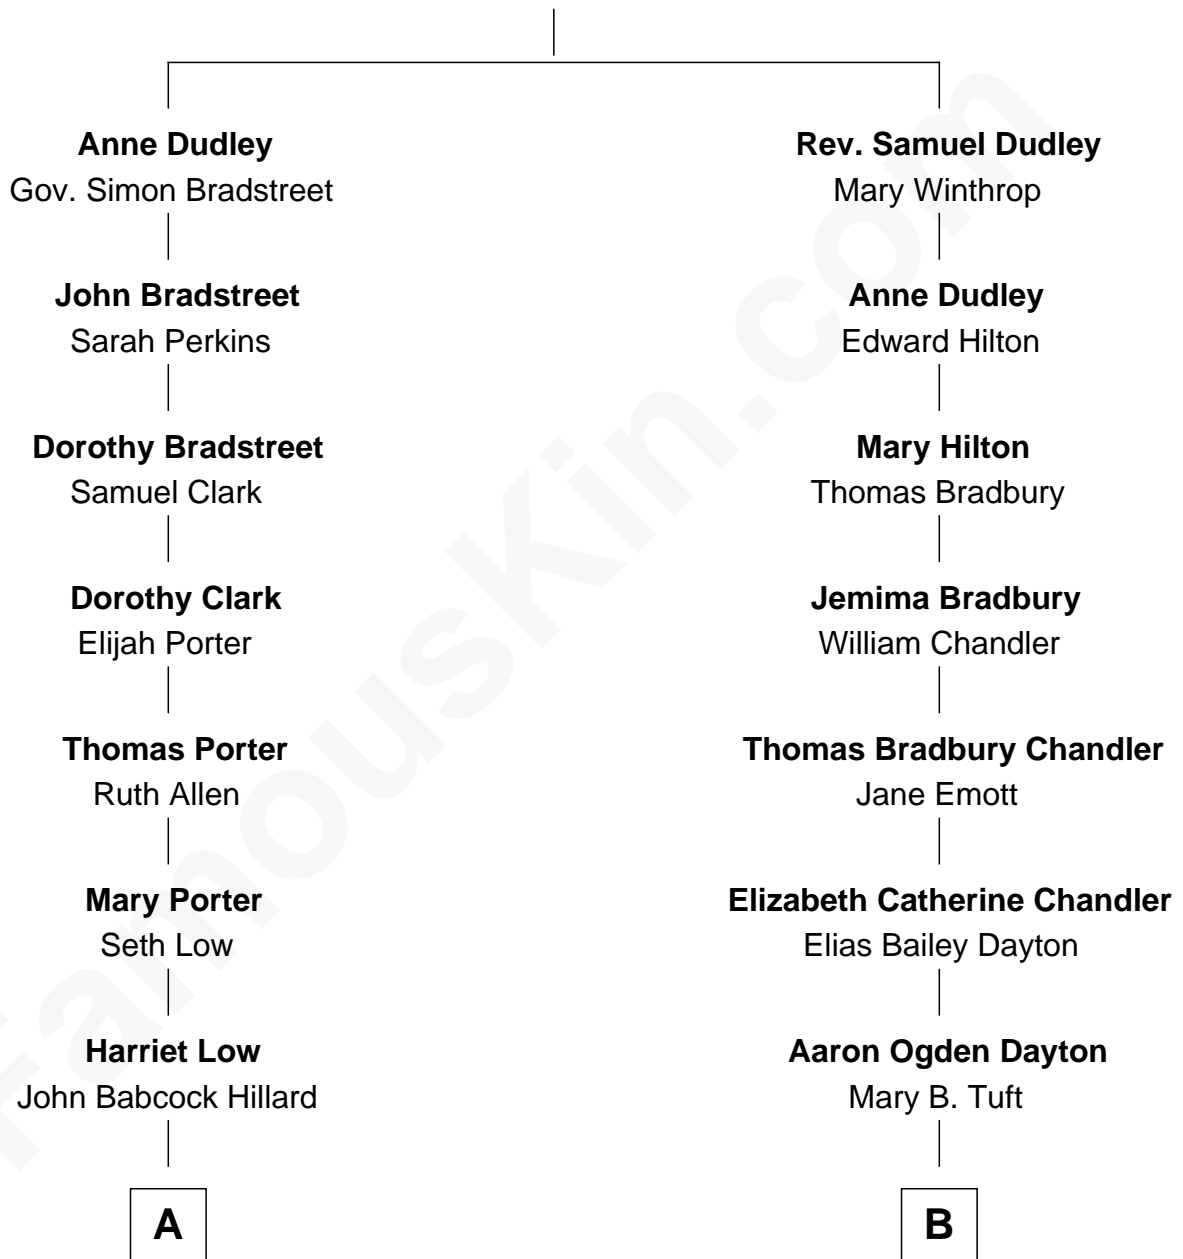

FamousKin.com Relationship Chart of

Bill Weld

68th Governor of Massachusetts

10th cousin 1 time removed of

Christopher Reeve

Movie Actor

Gov. Thomas Dudley

Dorothy York

A

Harriet Hillard
William Augustus White

Margaret Low White
Francis Minot Weld

David Weld
Mary Blake Nichols

Bill Weld
68th Governor of Massachusetts

B

Katherine Irving Dayton
Henry Baldwin

Margaretta Willis Baldwin
Augustus Henry Reeve