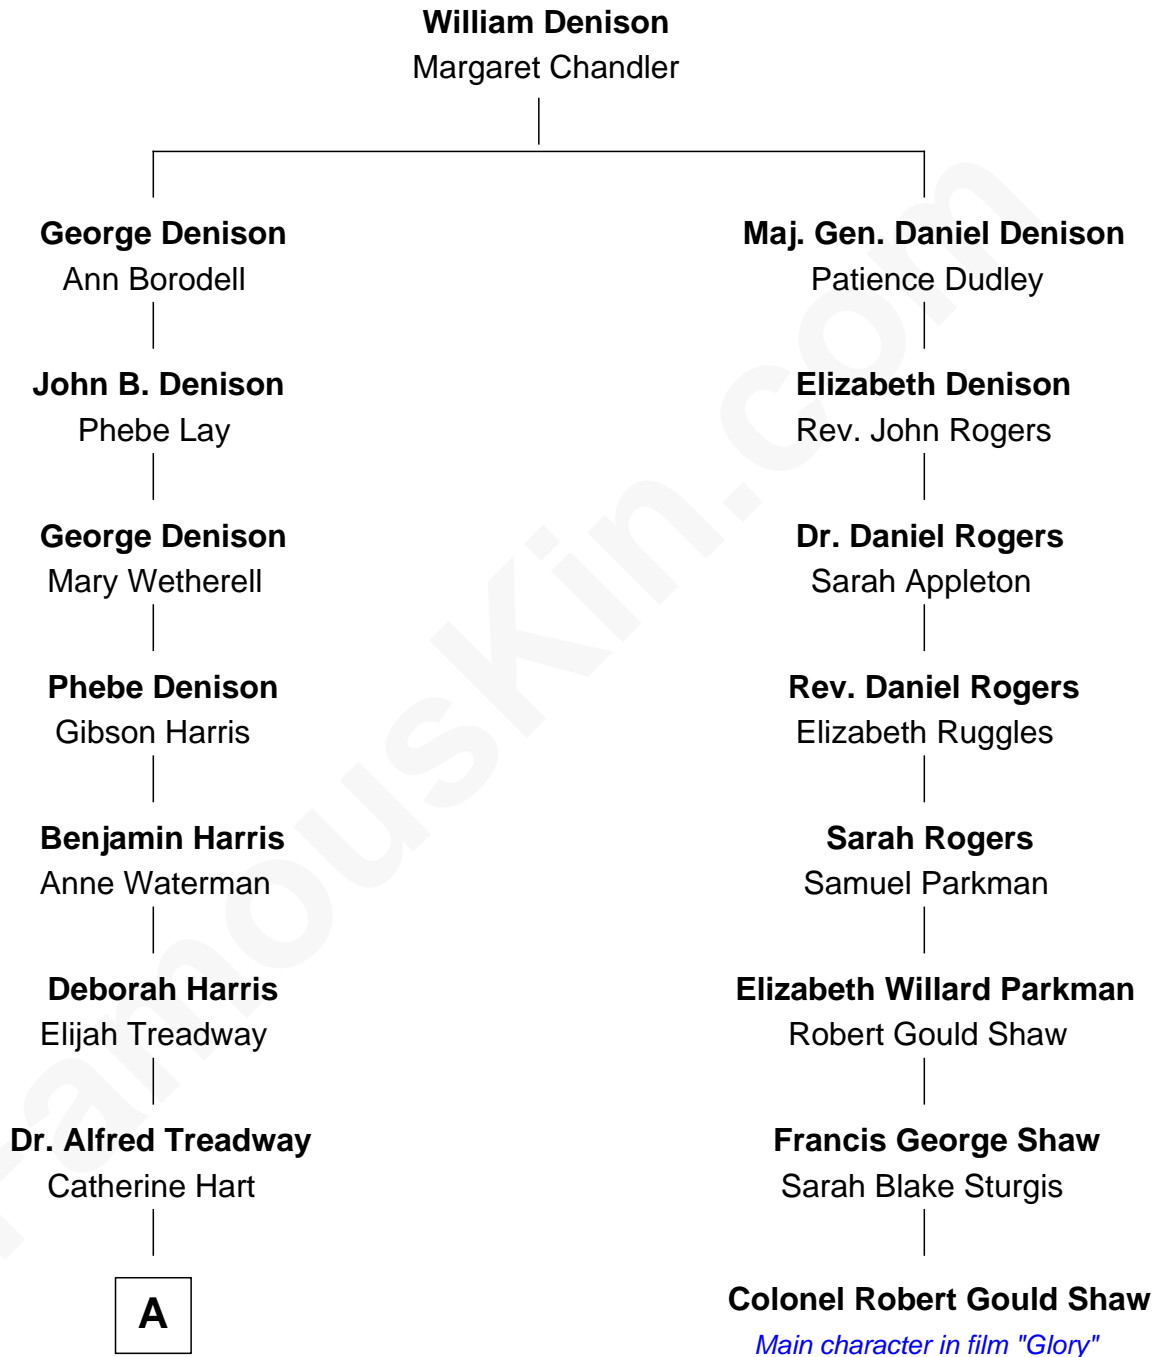

## Relationship Chart of

### Bill Weld

68th Governor of Massachusetts

7th cousin 4 times removed of

### Colonel Robert Gould Shaw

U.S. Civil War leader of film "Glory" fame

**A**

—  
**Elizabeth Hart Treadway**

Alexander Moss White

—  
**William Augustus White**

Harriet Hillard

—  
**Margaret Low White**