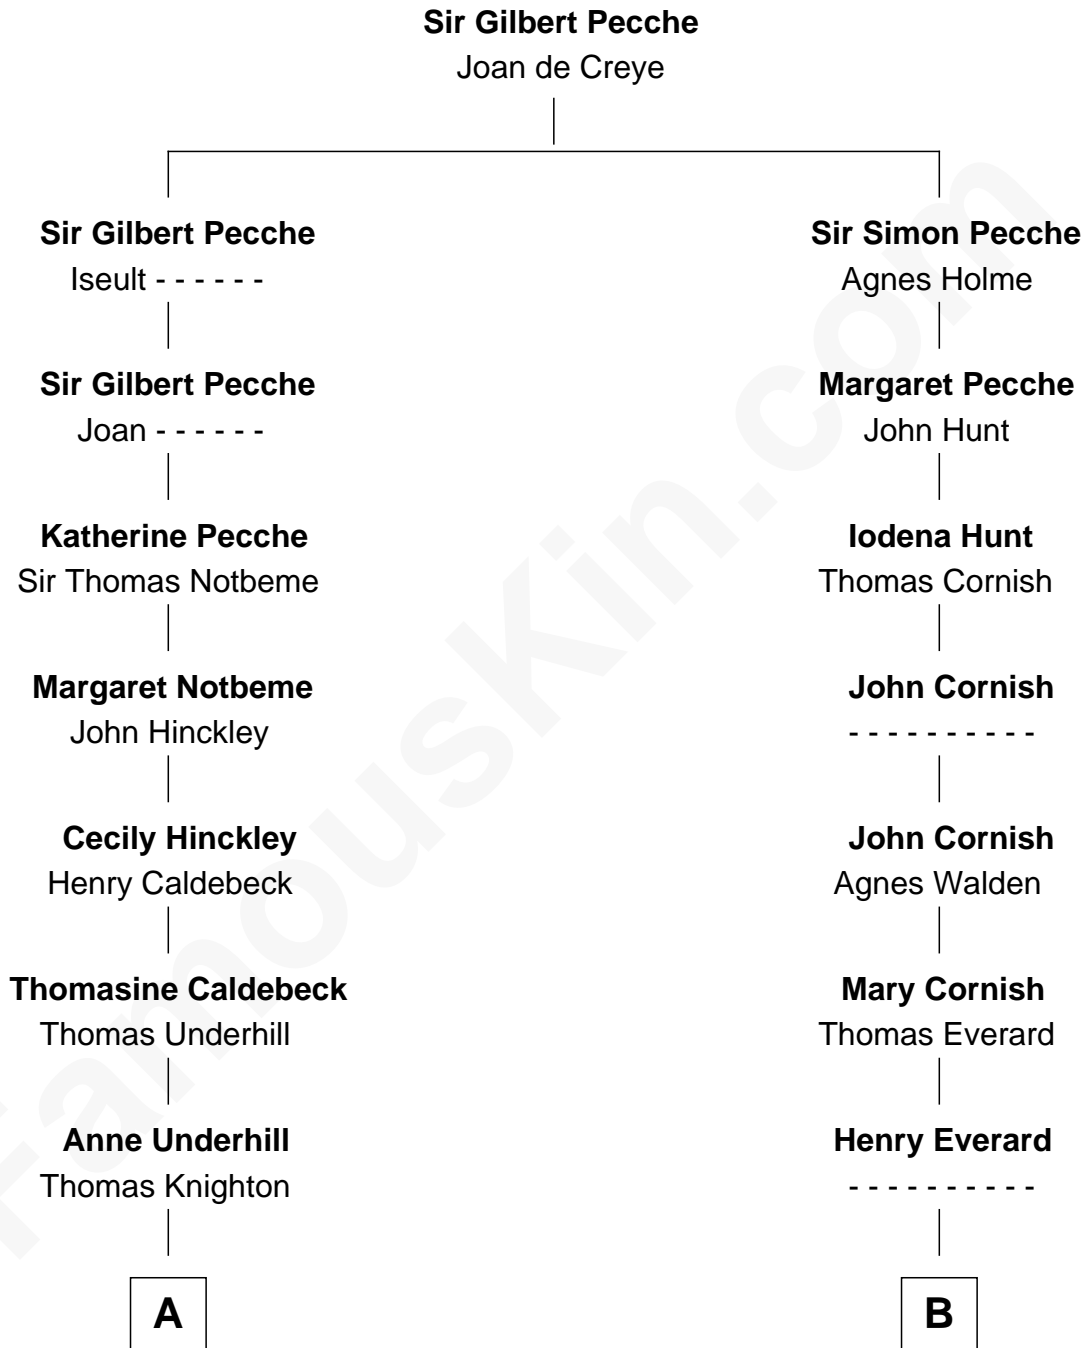

## Relationship Chart of

### Bill Weld

68th Governor of Massachusetts

16th cousin 5 times removed of

### Colonel Robert Gould Shaw

U.S. Civil War leader of film "Glory" fame

**C**

—  
**Susan Farley Treadwell**

George Nichols

—  
**John White Treadwell Nichols**

Mary Blake Slocum

—  
**John Treadwell Nichols**