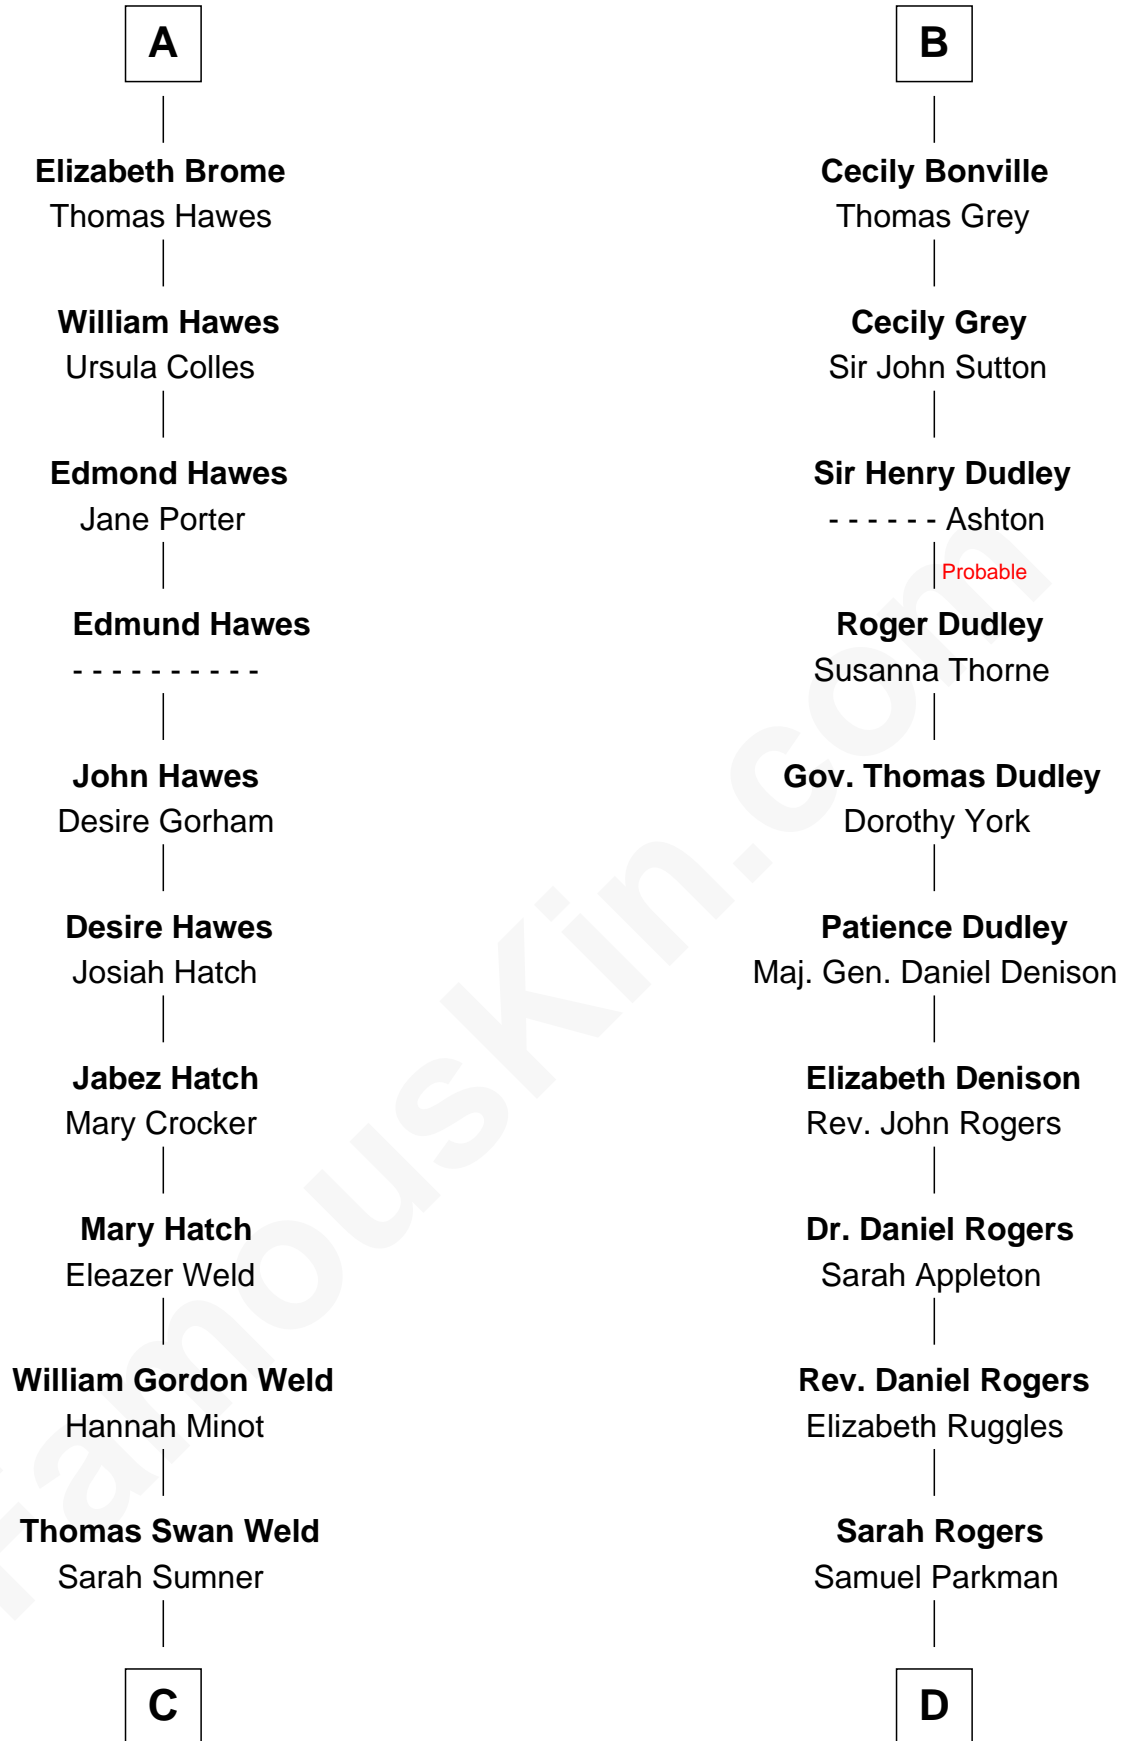

FamousKin.com

Relationship Chart of

Bill Weld

68th Governor of Massachusetts

19th cousin 1 time removed of

Colonel Robert Gould Shaw

U.S. Civil War leader of film "Glory" fame

Sir Robert de Ros

Isabel de Aubeney

C

Dr. Francis Minot Weld
Fanny Elizabeth Bartholomew

Francis Minot Weld
Margaret Low White

David Weld
Mary Blake Nichols

Bill Weld
68th Governor of Massachusetts

D

Elizabeth Willard Parkman
Robert Gould Shaw

Francis George Shaw
Sarah Blake Sturgis

Colonel Robert Gould Shaw
Main character in film "Glory"

FamousKin.com