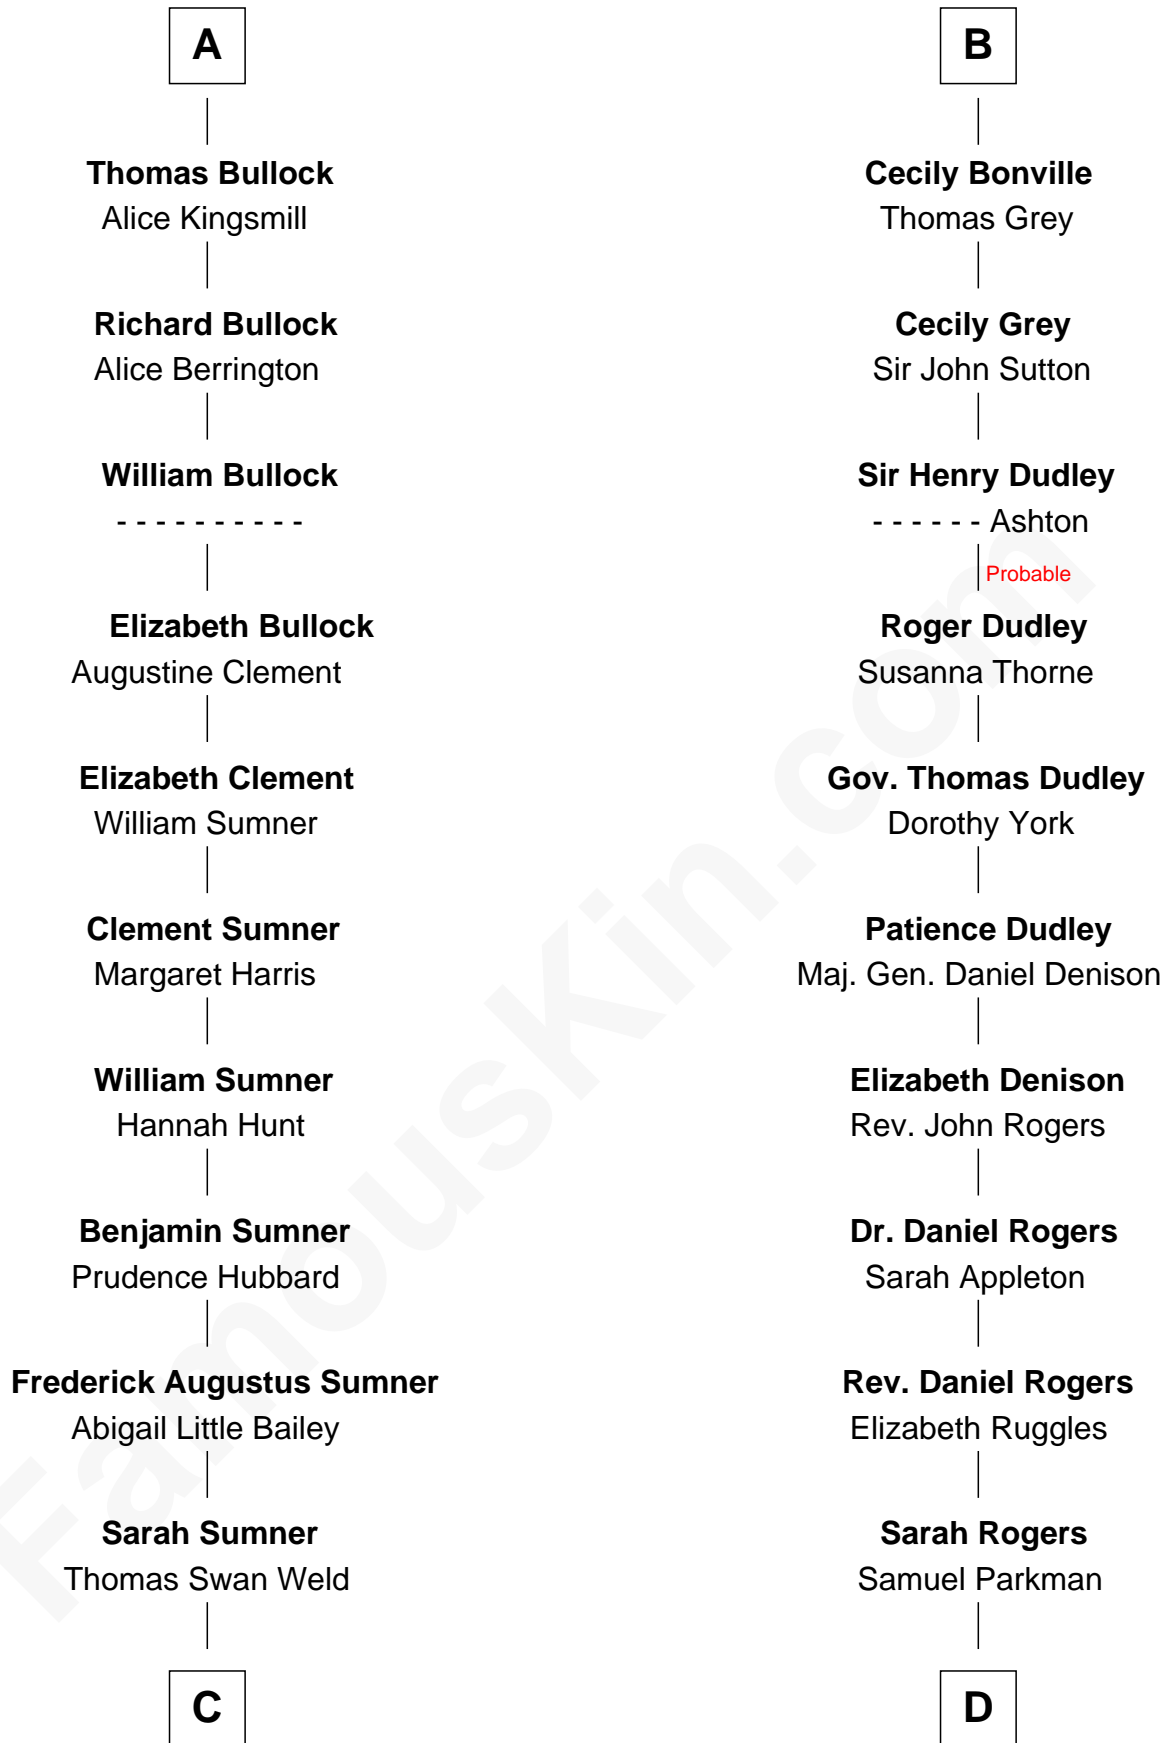

FamousKin.com

Relationship Chart of

Bill Weld

68th Governor of Massachusetts

19th cousin 1 time removed of

Colonel Robert Gould Shaw

U.S. Civil War leader of film "Glory" fame

C

Dr. Francis Minot Weld
Fanny Elizabeth Bartholomew

Francis Minot Weld
Margaret Low White

David Weld
Mary Blake Nichols

Bill Weld
68th Governor of Massachusetts

D

Elizabeth Willard Parkman
Robert Gould Shaw

Francis George Shaw
Sarah Blake Sturgis

Colonel Robert Gould Shaw
Main character in film "Glory"

FamousKin.com