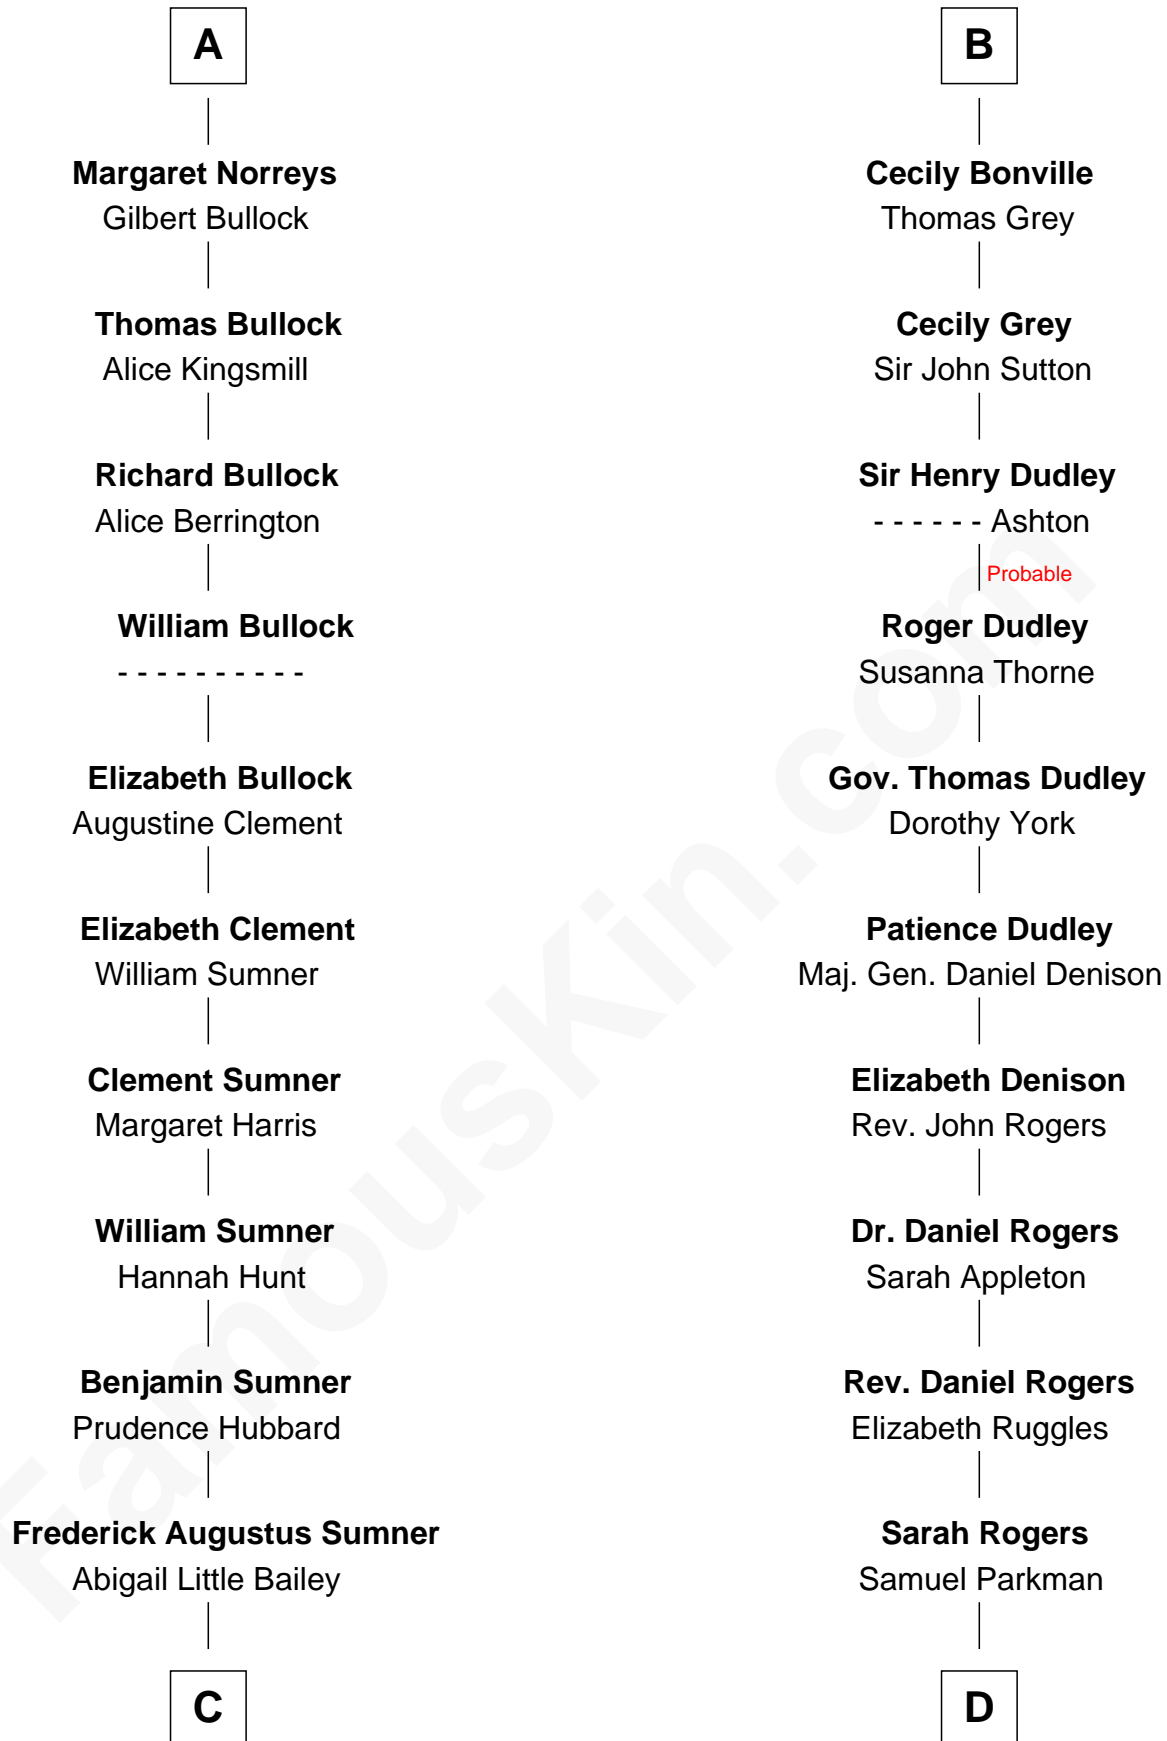

FamousKin.com

Relationship Chart of

Bill Weld

68th Governor of Massachusetts

19th cousin 2 times removed of

Colonel Robert Gould Shaw

U.S. Civil War leader of film "Glory" fame

C

Sarah Sumner
Thomas Swan Weld

Dr. Francis Minot Weld
Fanny Elizabeth Bartholomew

Francis Minot Weld
Margaret Low White

David Weld
Mary Blake Nichols

Bill Weld
68th Governor of Massachusetts

D

Elizabeth Willard Parkman
Robert Gould Shaw

Francis George Shaw
Sarah Blake Sturgis

Colonel Robert Gould Shaw
Main character in film "Glory"