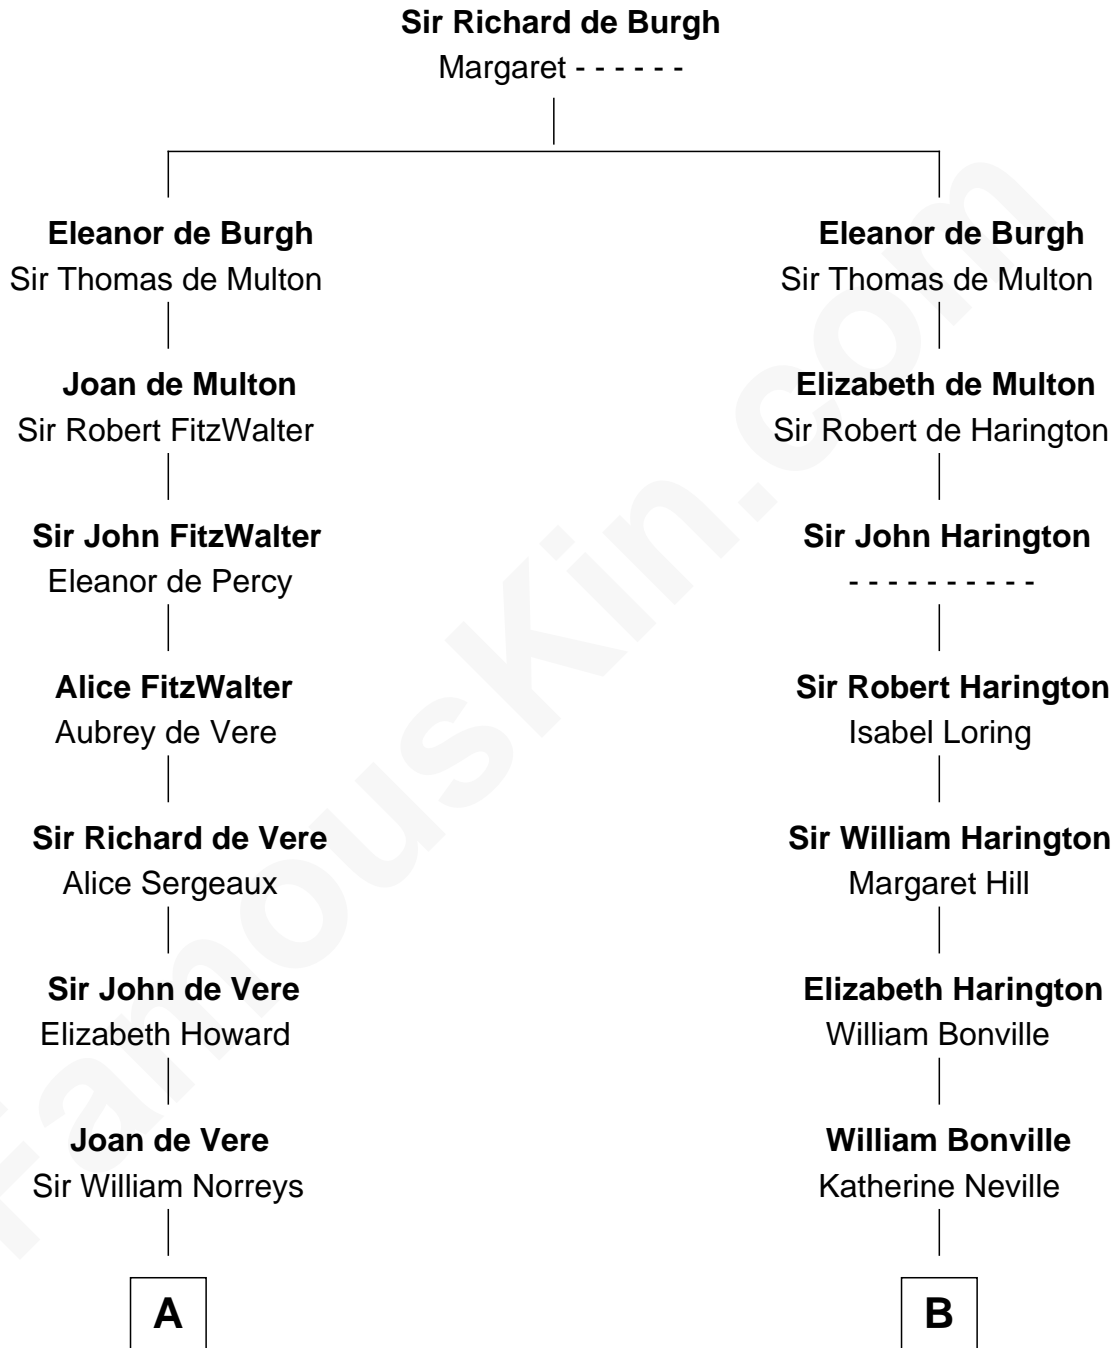

FamousKin.com

Relationship Chart of

Bill Weld

68th Governor of Massachusetts

19th cousin 2 times removed of

Colonel Robert Gould Shaw

U.S. Civil War leader of film "Glory" fame

C

Sarah Sumner
Thomas Swan Weld

Dr. Francis Minot Weld
Fanny Elizabeth Bartholomew

Francis Minot Weld
Margaret Low White

David Weld
Mary Blake Nichols

Bill Weld
68th Governor of Massachusetts

D

Elizabeth Willard Parkman
Robert Gould Shaw

Francis George Shaw
Sarah Blake Sturgis

Colonel Robert Gould Shaw
Main character in film "Glory"