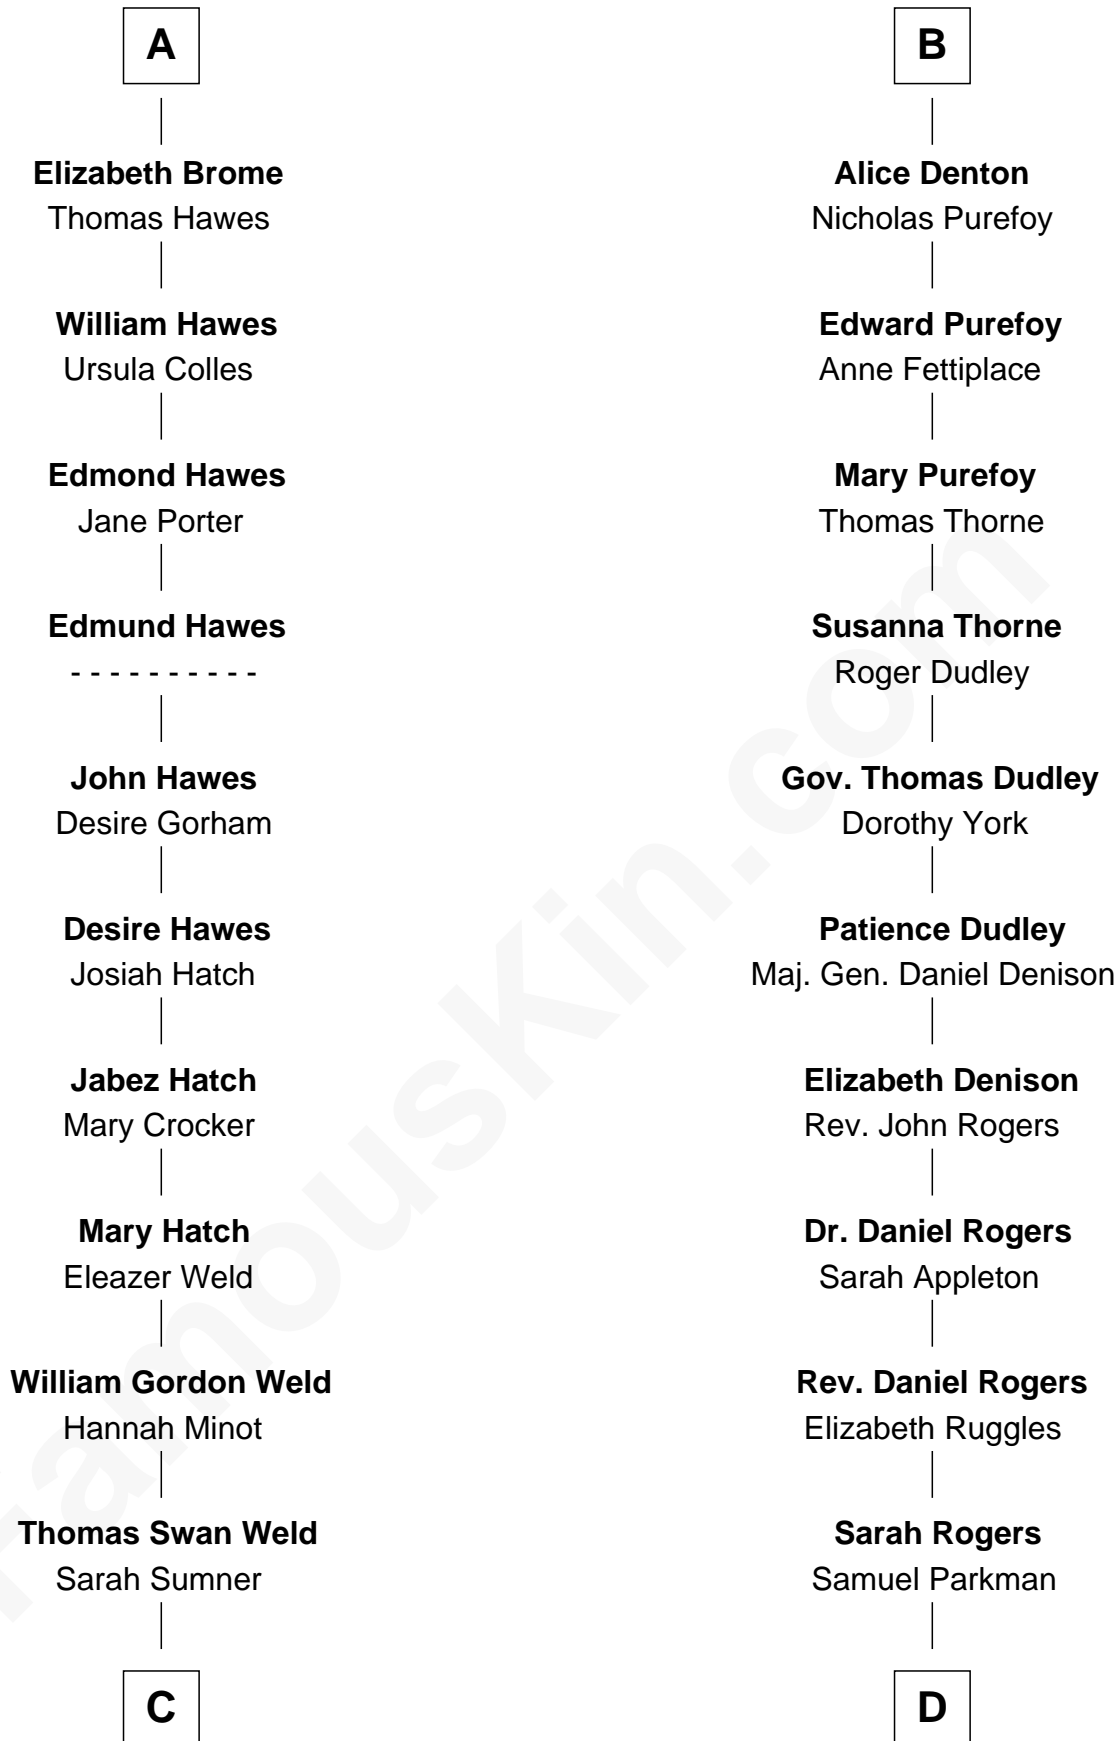

FamousKin.com

Relationship Chart of

Bill Weld

68th Governor of Massachusetts

19th cousin 1 time removed of

Colonel Robert Gould Shaw

U.S. Civil War leader of film "Glory" fame

C

Dr. Francis Minot Weld
Fanny Elizabeth Bartholomew

Francis Minot Weld
Margaret Low White

David Weld
Mary Blake Nichols

Bill Weld
68th Governor of Massachusetts

D

Elizabeth Willard Parkman
Robert Gould Shaw

Francis George Shaw
Sarah Blake Sturgis

Colonel Robert Gould Shaw
Main character in film "Glory"

FamousKin.com