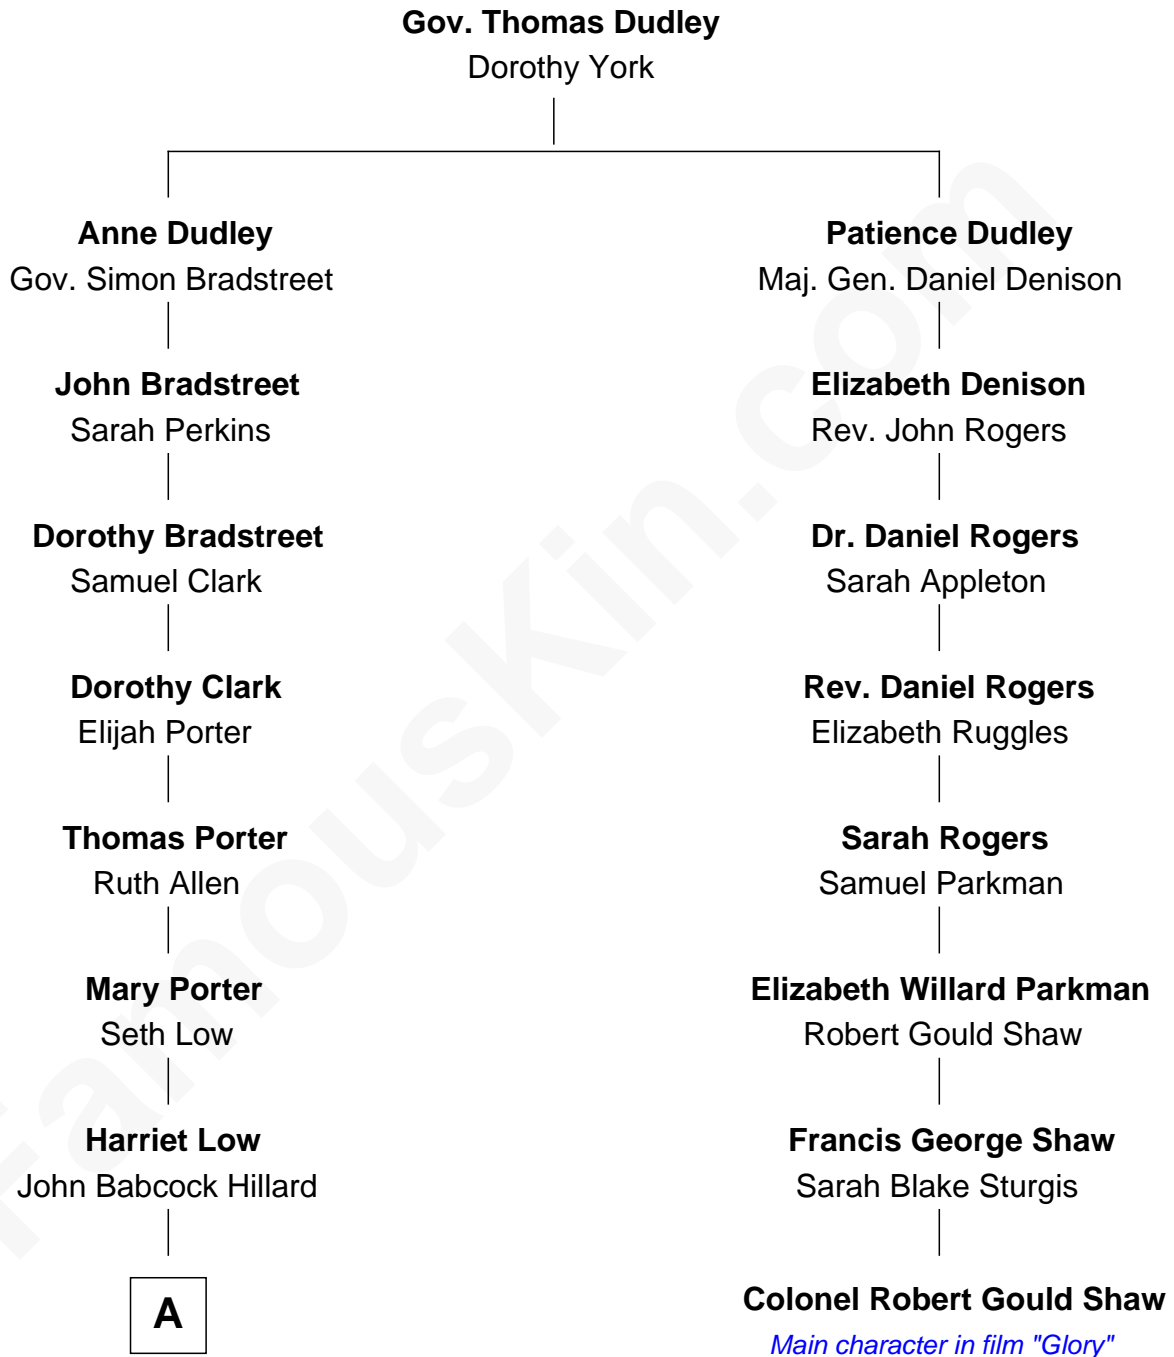

## Relationship Chart of

### Bill Weld

68th Governor of Massachusetts

7th cousin 3 times removed of

### Colonel Robert Gould Shaw

U.S. Civil War leader of film "Glory" fame

**A**

—  
**Harriet Hillard**  
William Augustus White

—  
**Margaret Low White**  
Francis Minot Weld

—  
**David Weld**  
Mary Blake Nichols