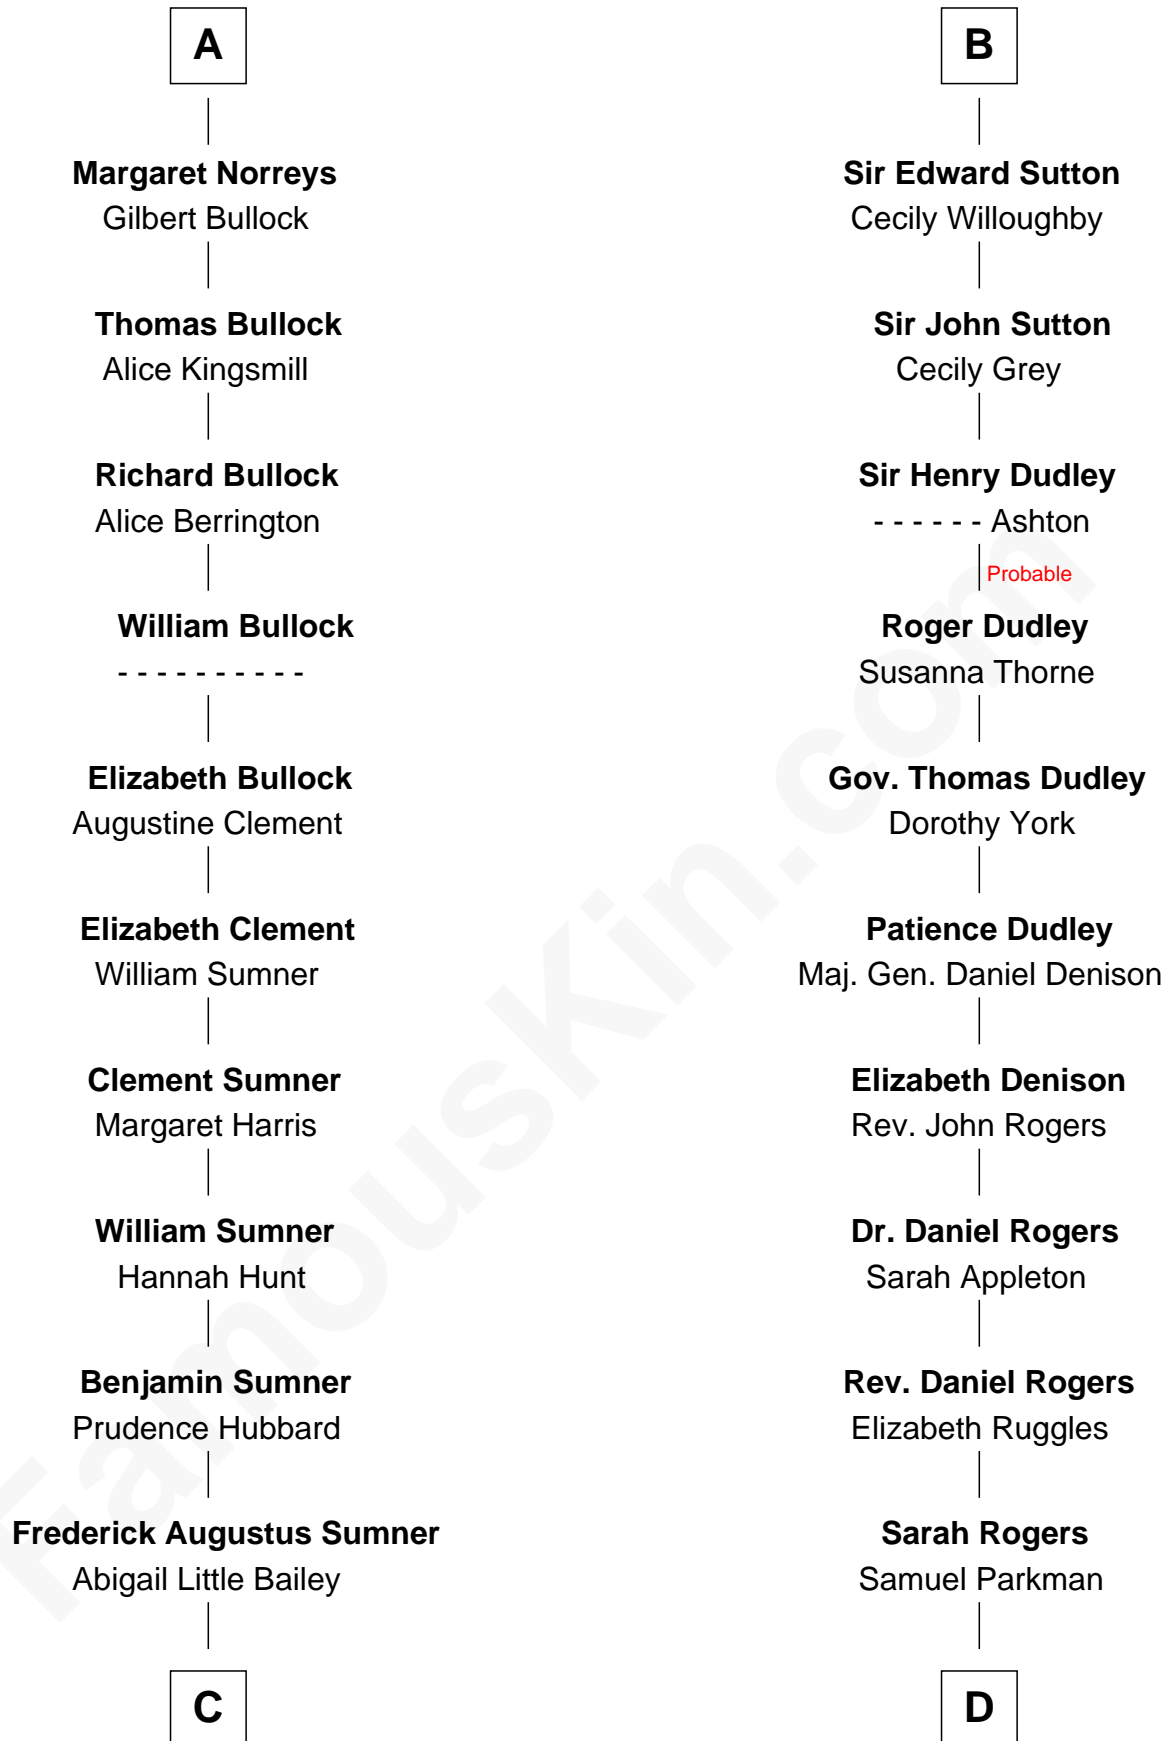

FamousKin.com

Relationship Chart of

Bill Weld

68th Governor of Massachusetts

19th cousin 2 times removed of

Colonel Robert Gould Shaw

U.S. Civil War leader of film "Glory" fame

Sir Hugh le Despencer

Sir John Sutton

Constance Blount

Sir John Sutton

Elizabeth Berkeley

Sir Edmund Sutton

Joyce Tiptoft

B

C

Sarah Sumner
Thomas Swan Weld

Dr. Francis Minot Weld
Fanny Elizabeth Bartholomew

Francis Minot Weld
Margaret Low White

David Weld
Mary Blake Nichols

Bill Weld
68th Governor of Massachusetts

D

Elizabeth Willard Parkman
Robert Gould Shaw

Francis George Shaw
Sarah Blake Sturgis

Colonel Robert Gould Shaw
Main character in film "Glory"