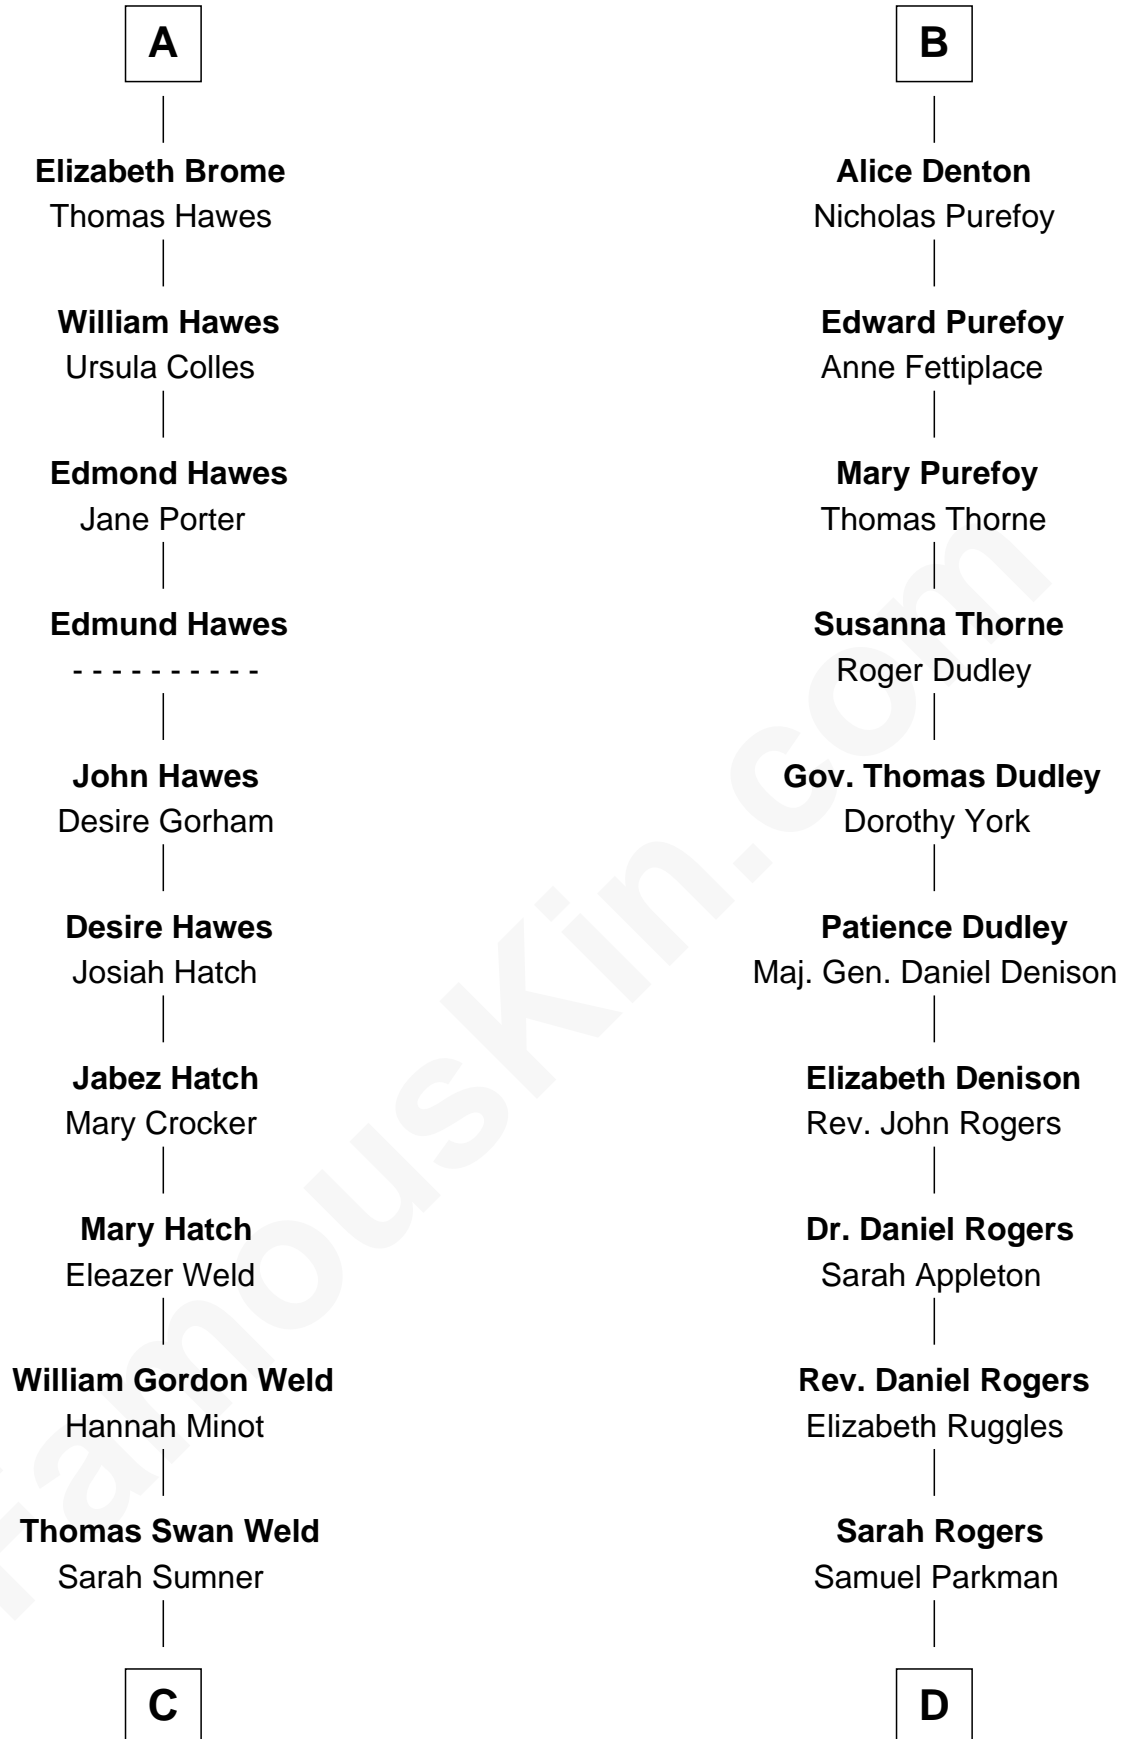

FamousKin.com

Relationship Chart of

Bill Weld

68th Governor of Massachusetts

19th cousin 1 time removed of

Colonel Robert Gould Shaw

U.S. Civil War leader of film "Glory" fame

C

Dr. Francis Minot Weld
Fanny Elizabeth Bartholomew

Francis Minot Weld
Margaret Low White

David Weld
Mary Blake Nichols

Bill Weld
68th Governor of Massachusetts

D

Elizabeth Willard Parkman
Robert Gould Shaw

Francis George Shaw
Sarah Blake Sturgis

Colonel Robert Gould Shaw
Main character in film "Glory"