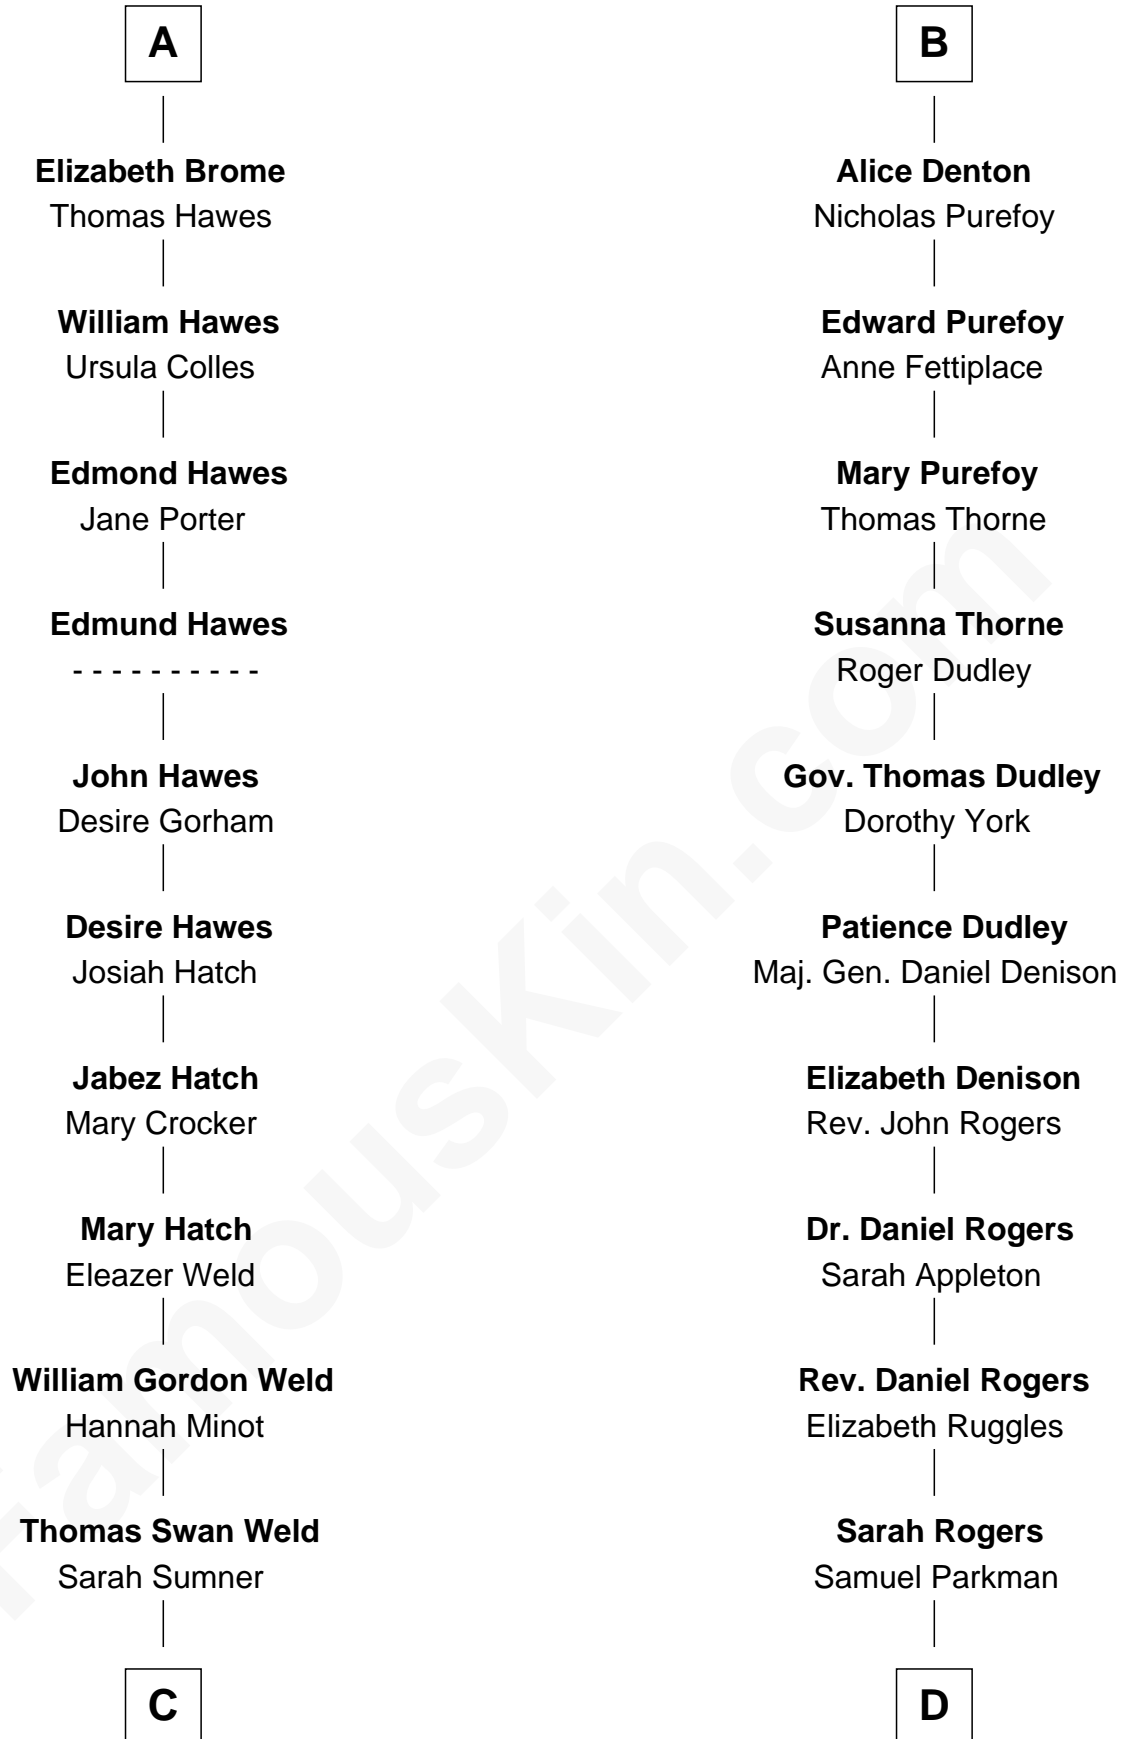

## Relationship Chart of

### Bill Weld

68th Governor of Massachusetts

19th cousin 1 time removed of

### Colonel Robert Gould Shaw

U.S. Civil War leader of film "Glory" fame

**C**

**Dr. Francis Minot Weld**  
Fanny Elizabeth Bartholomew

**Francis Minot Weld**  
Margaret Low White

**David Weld**  
Mary Blake Nichols

**Bill Weld**  
*68th Governor of Massachusetts*

**D**

**Elizabeth Willard Parkman**  
Robert Gould Shaw

**Francis George Shaw**  
Sarah Blake Sturgis

**Colonel Robert Gould Shaw**  
*Main character in film "Glory"*