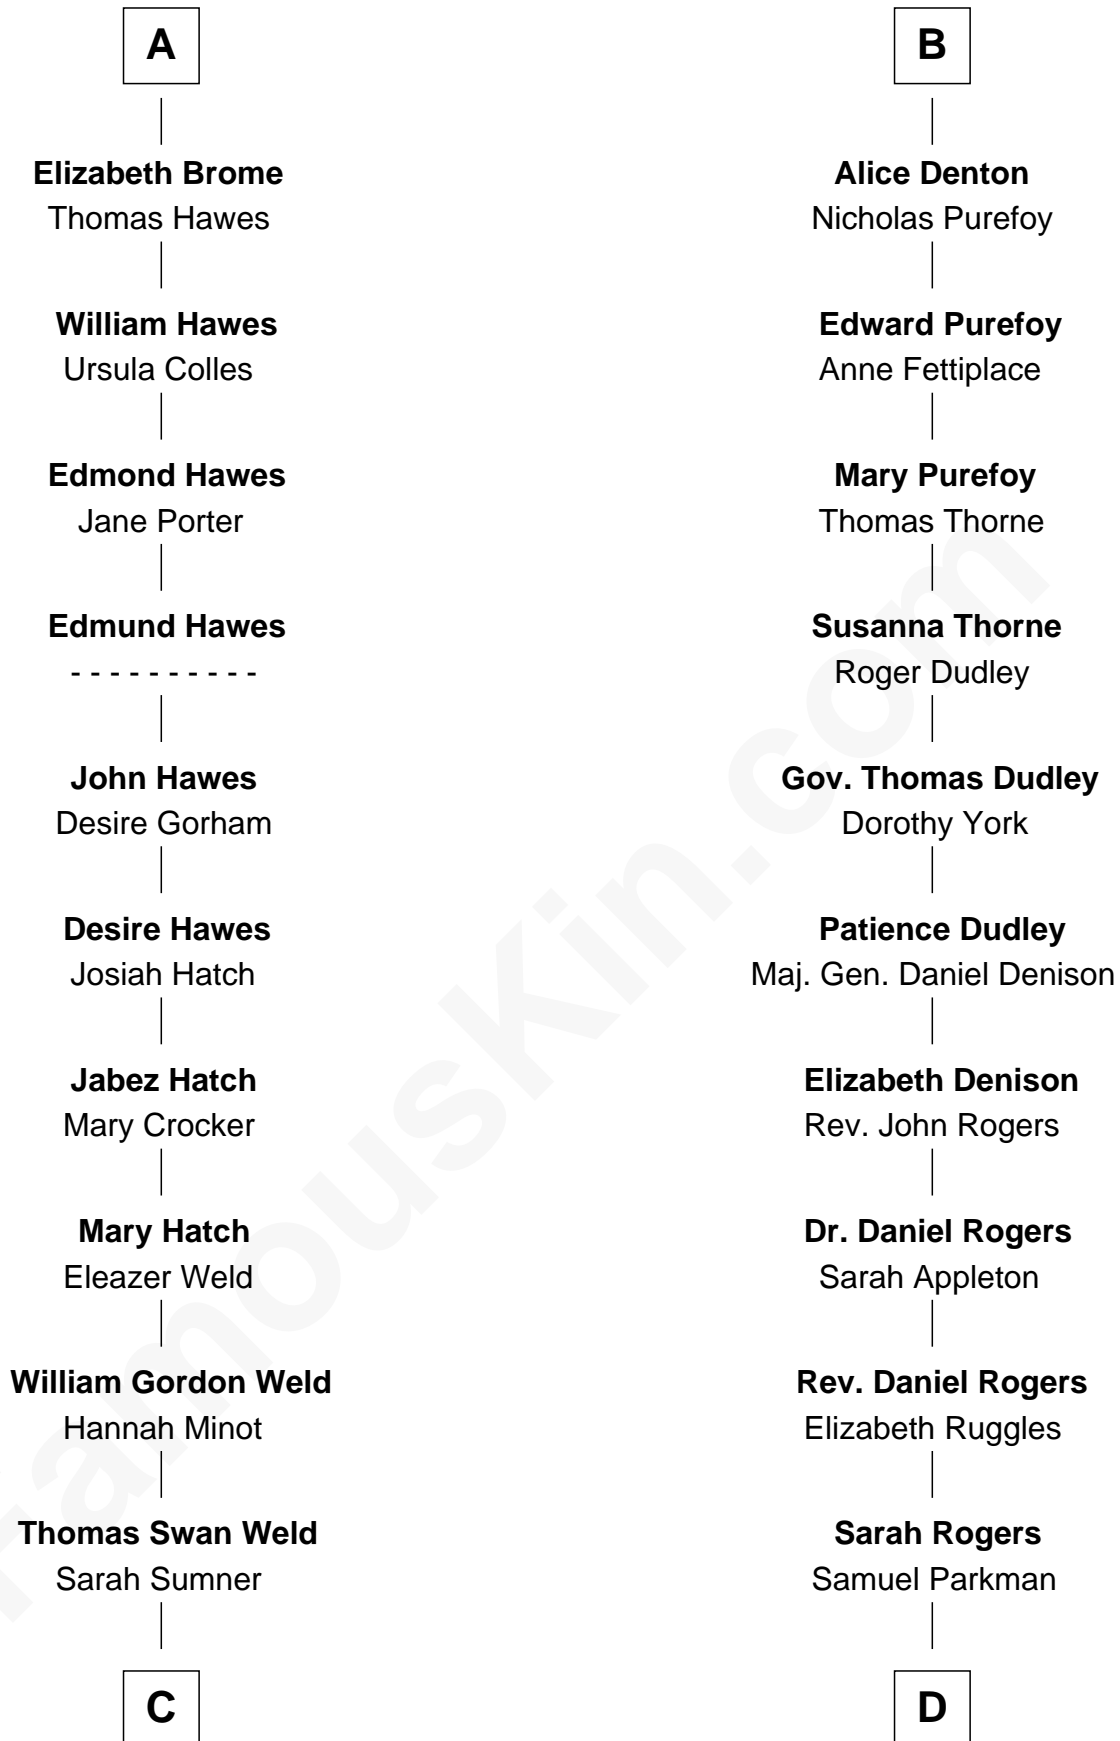

FamousKin.com

Relationship Chart of

Bill Weld

68th Governor of Massachusetts

19th cousin 1 time removed of

Colonel Robert Gould Shaw

U.S. Civil War leader of film "Glory" fame

Sir William le Latimer

C

Dr. Francis Minot Weld
Fanny Elizabeth Bartholomew

Francis Minot Weld
Margaret Low White

David Weld
Mary Blake Nichols

Bill Weld
68th Governor of Massachusetts

D

Elizabeth Willard Parkman
Robert Gould Shaw

Francis George Shaw
Sarah Blake Sturgis

Colonel Robert Gould Shaw
Main character in film "Glory"

FamousKin.com