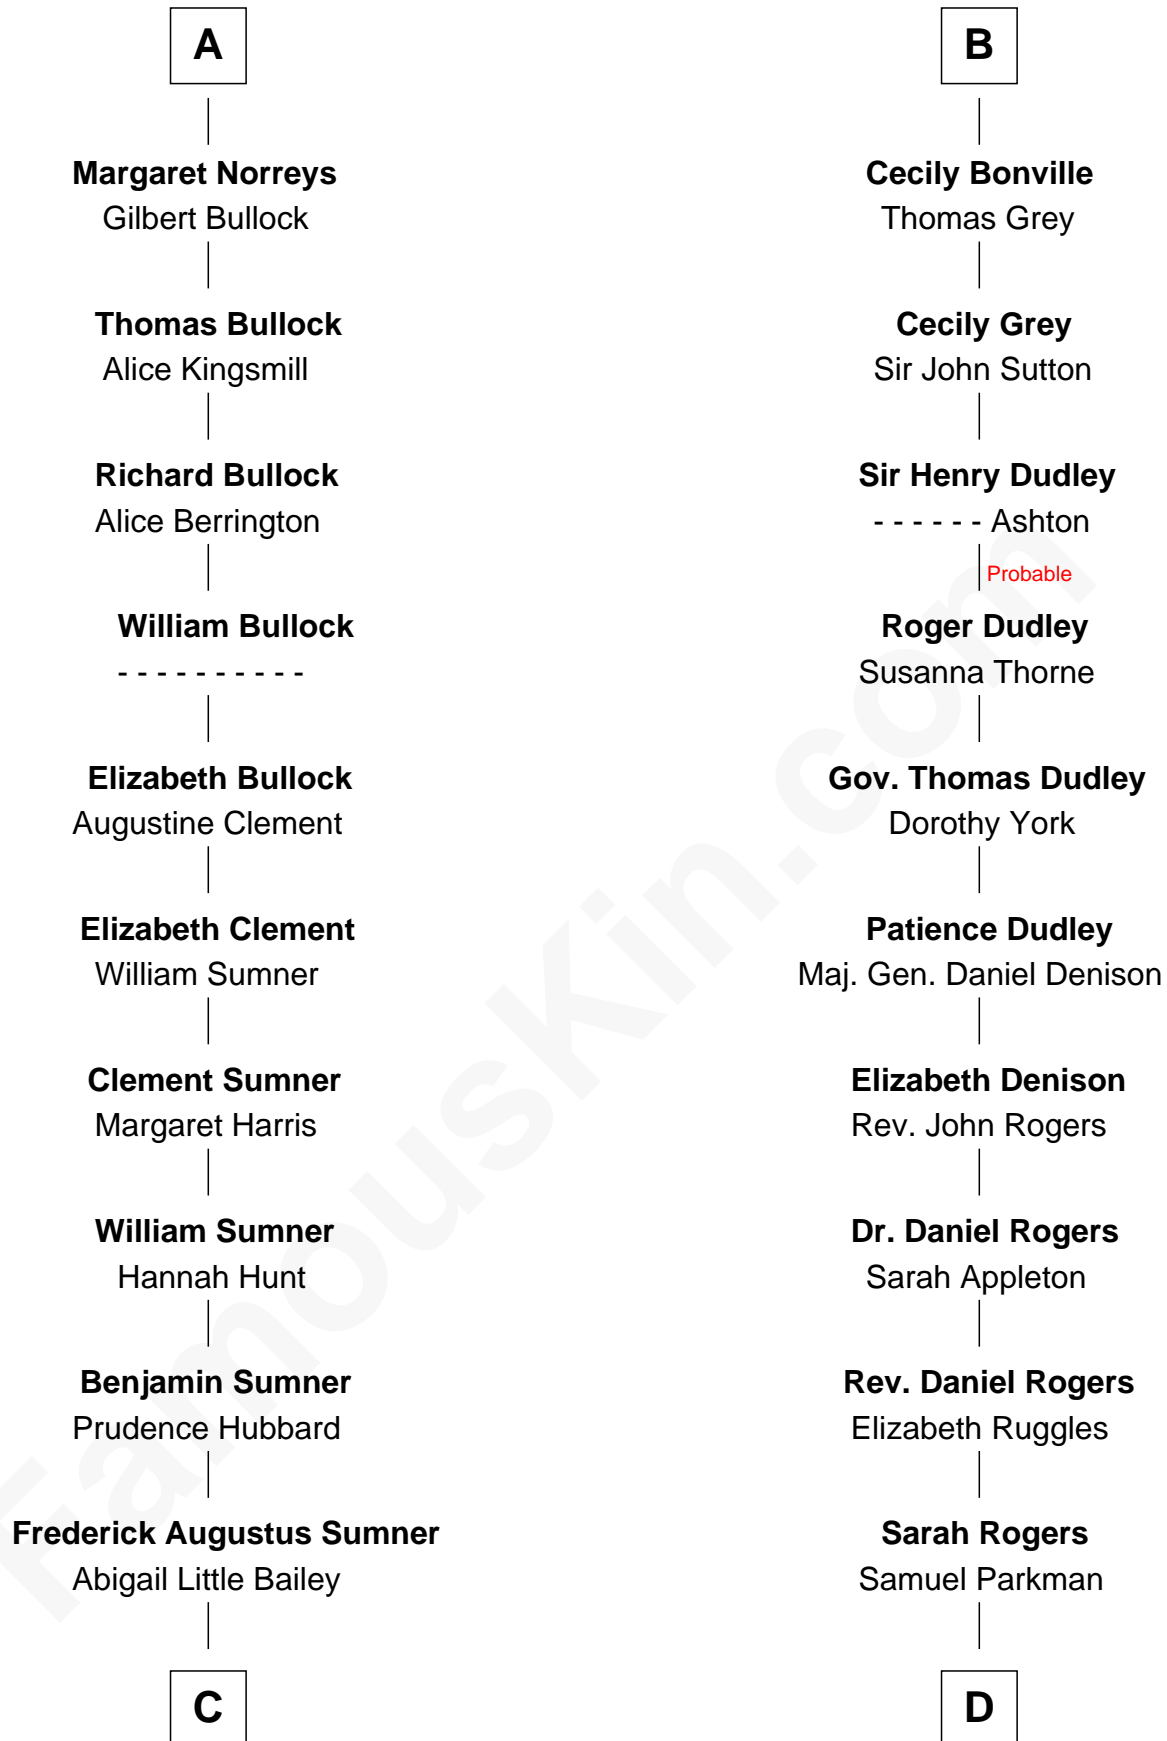

## Relationship Chart of

### Bill Weld

68th Governor of Massachusetts  
19th cousin 2 times removed of

### Colonel Robert Gould Shaw

U.S. Civil War leader of film "Glory" fame

**C**

**Sarah Sumner**  
Thomas Swan Weld

**Dr. Francis Minot Weld**  
Fanny Elizabeth Bartholomew

**Francis Minot Weld**  
Margaret Low White

**David Weld**  
Mary Blake Nichols

**Bill Weld**  
*68th Governor of Massachusetts*

**D**

**Elizabeth Willard Parkman**  
Robert Gould Shaw

**Francis George Shaw**  
Sarah Blake Sturgis

**Colonel Robert Gould Shaw**  
*Main character in film "Glory"*