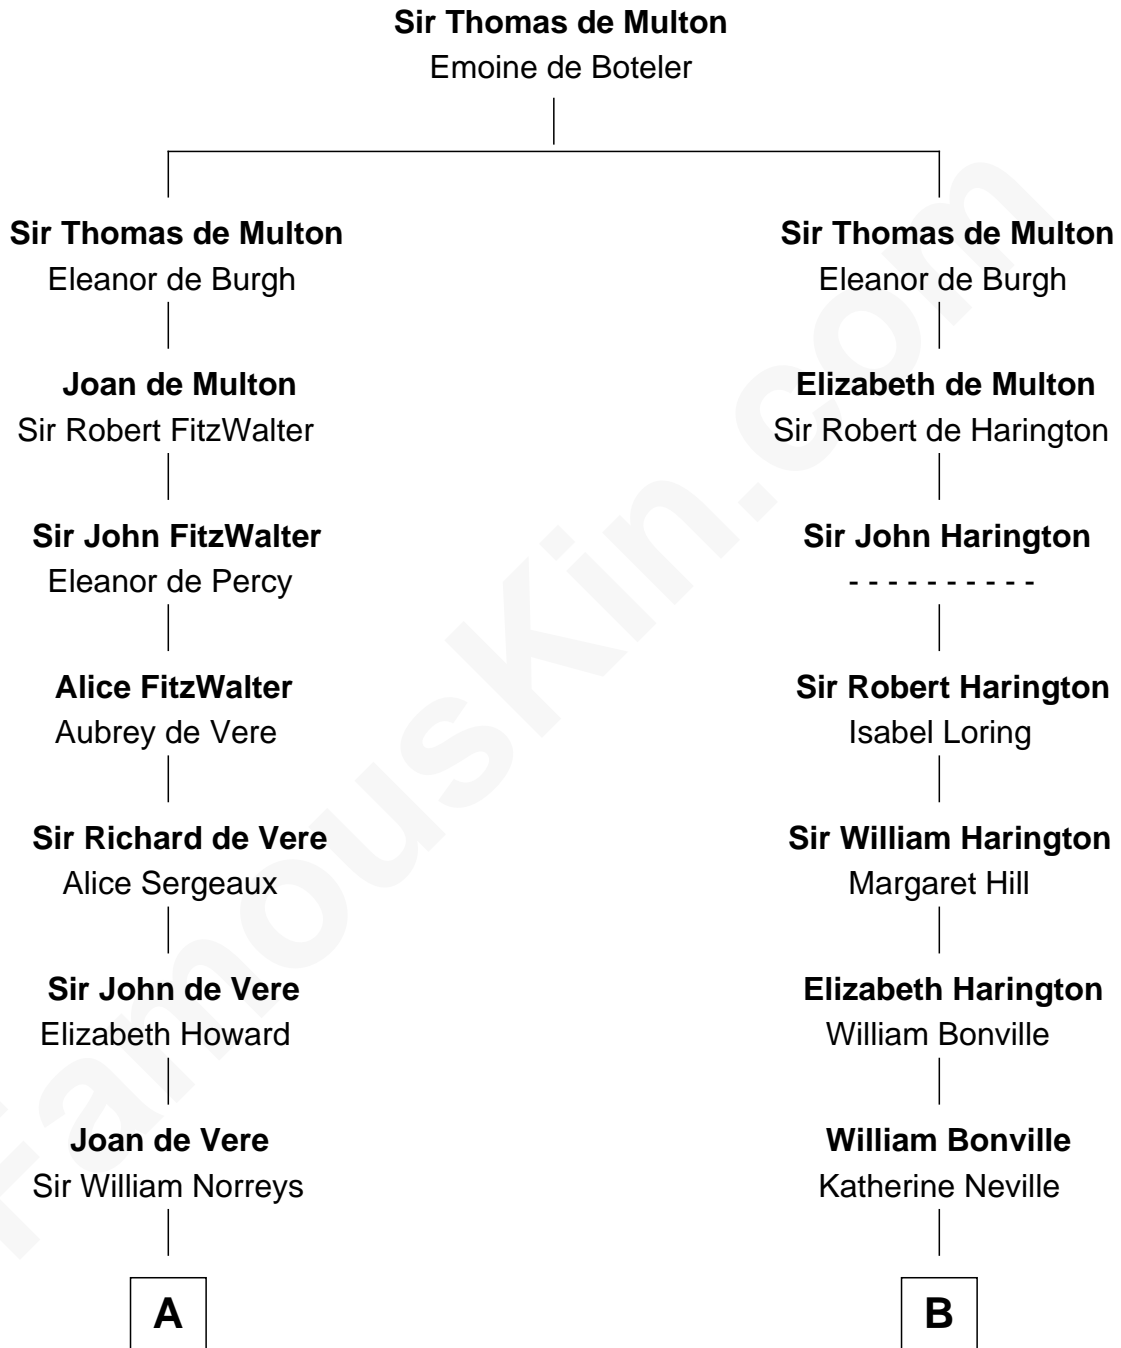

# FamousKin.com

## Relationship Chart of

### Colonel Robert Gould Shaw

U.S. Civil War leader of film "Glory" fame

**C**

**Sarah Sumner**  
Thomas Swan Weld

**Dr. Francis Minot Weld**  
Fanny Elizabeth Bartholomew

**Francis Minot Weld**  
Margaret Low White

**David Weld**  
Mary Blake Nichols

**Bill Weld**  
*68th Governor of Massachusetts*

**D**

**Elizabeth Willard Parkman**  
Robert Gould Shaw

**Francis George Shaw**  
Sarah Blake Sturgis

**Colonel Robert Gould Shaw**  
*Main character in film "Glory"*