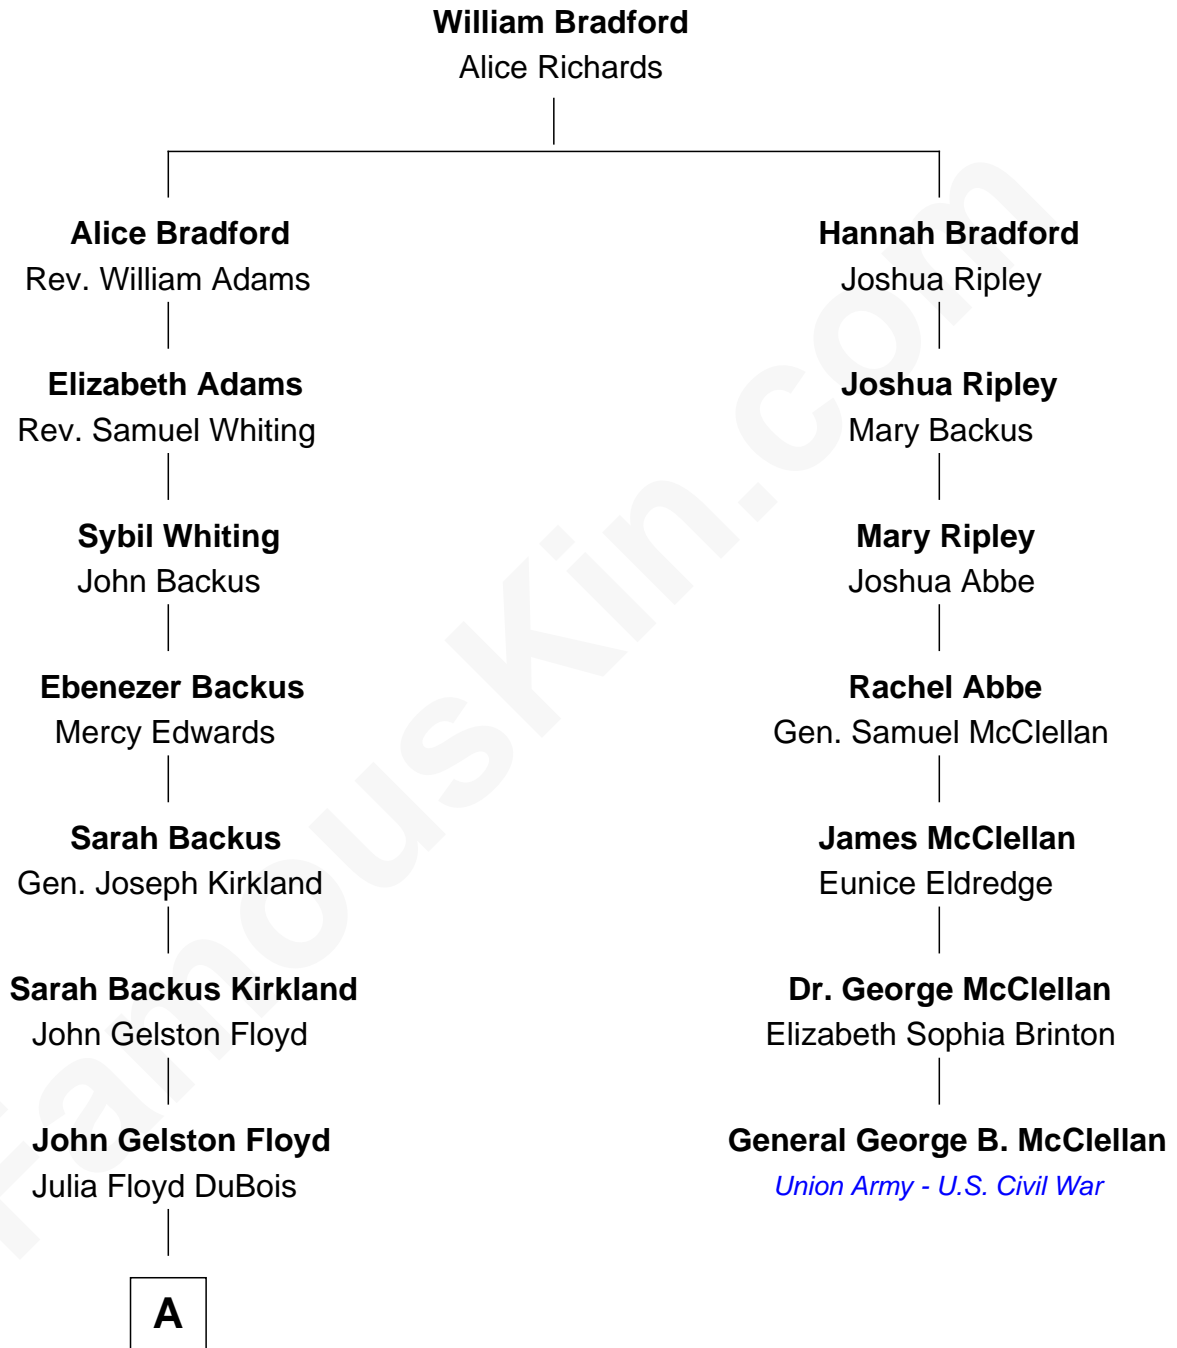

General George B. McClellan

Union Army - U.S. Civil War