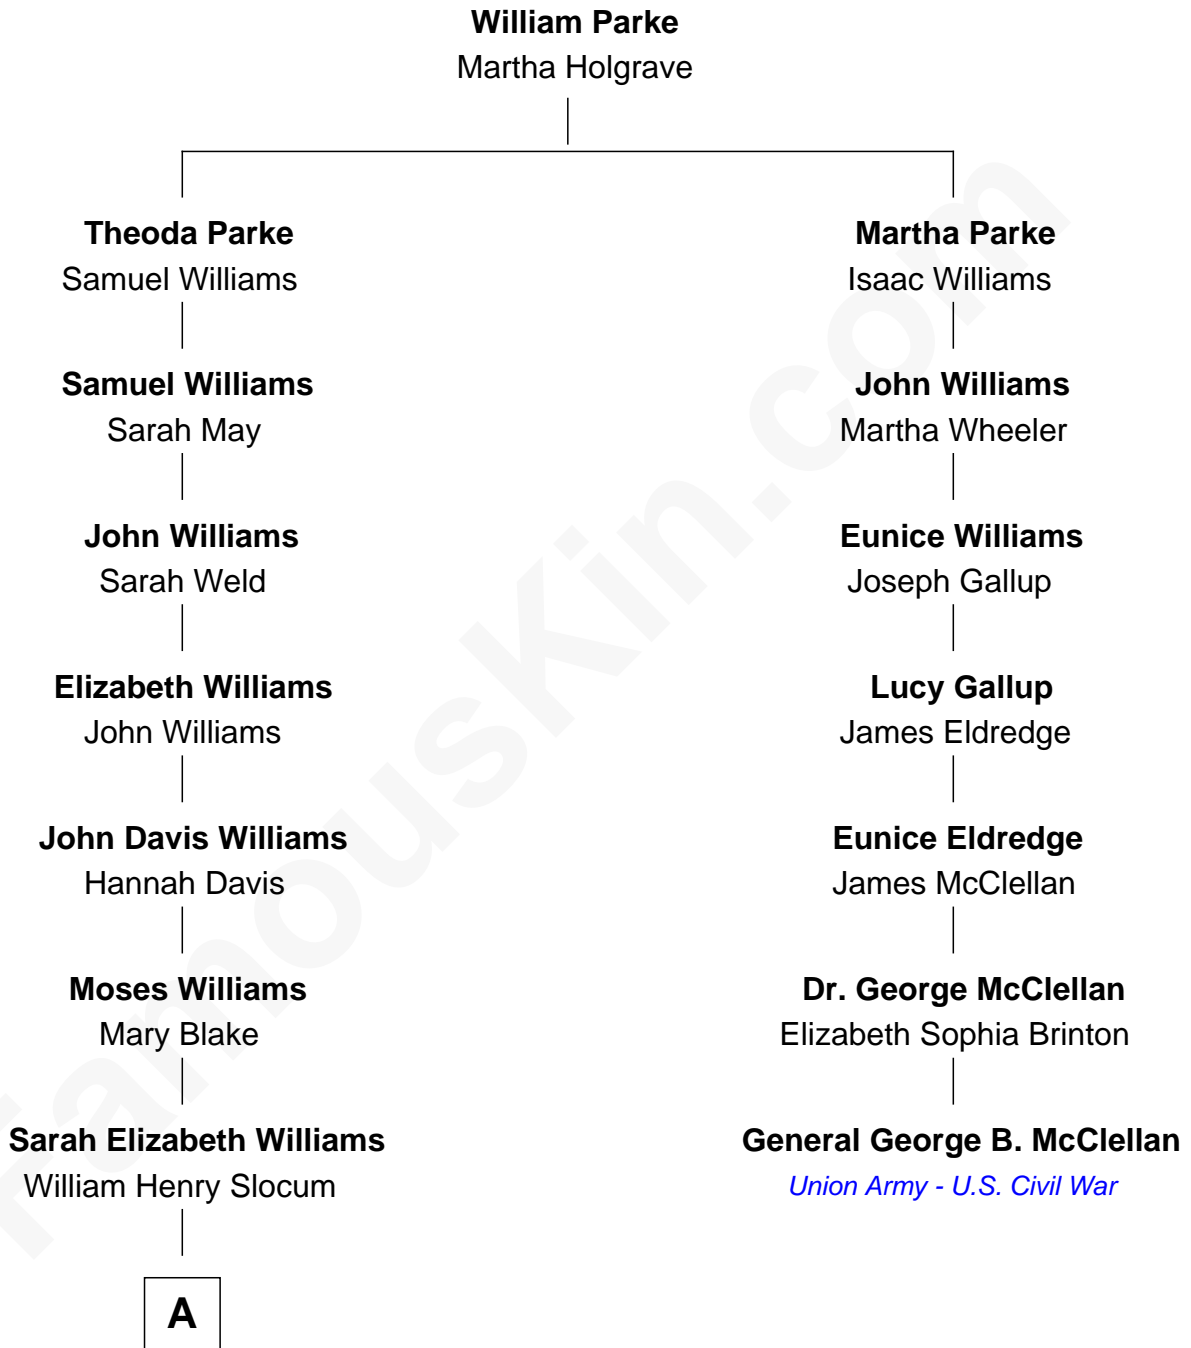

FamousKin.com

Relationship Chart of

Bill Weld

68th Governor of Massachusetts

6th cousin 4 times removed of

General George B. McClellan

Union Army - U.S. Civil War

A

—
Mary Blake Slocum
John White Treadwell Nichols

—
John Treadwell Nichols
Cornelia DuBois Floyd

—
Mary Blake Nichols
David Weld

—
Bill Weld
68th Governor of Massachusetts

FamousKin.com