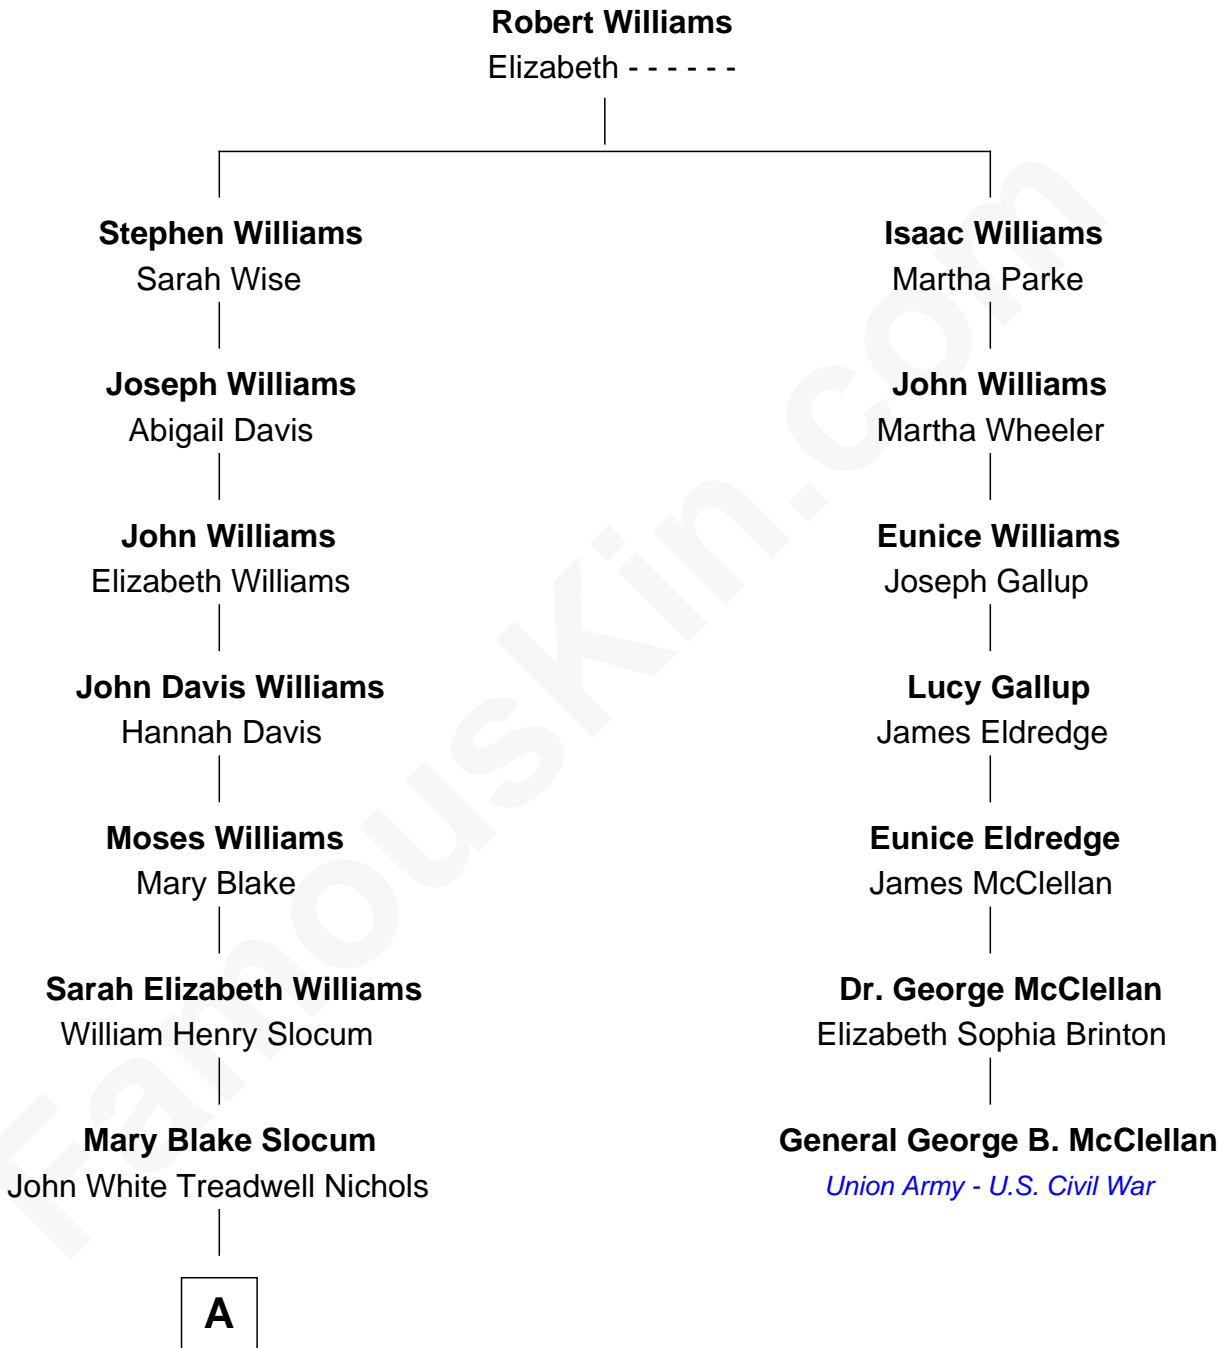

FamousKin.com

Relationship Chart of

Bill Weld

68th Governor of Massachusetts

6th cousin 3 times removed of

General George B. McClellan

Union Army - U.S. Civil War

A

—
John Treadwell Nichols

Cornelia DuBois Floyd

—
Mary Blake Nichols

David Weld

—
Bill Weld

68th Governor of Massachusetts

FamousKin.com