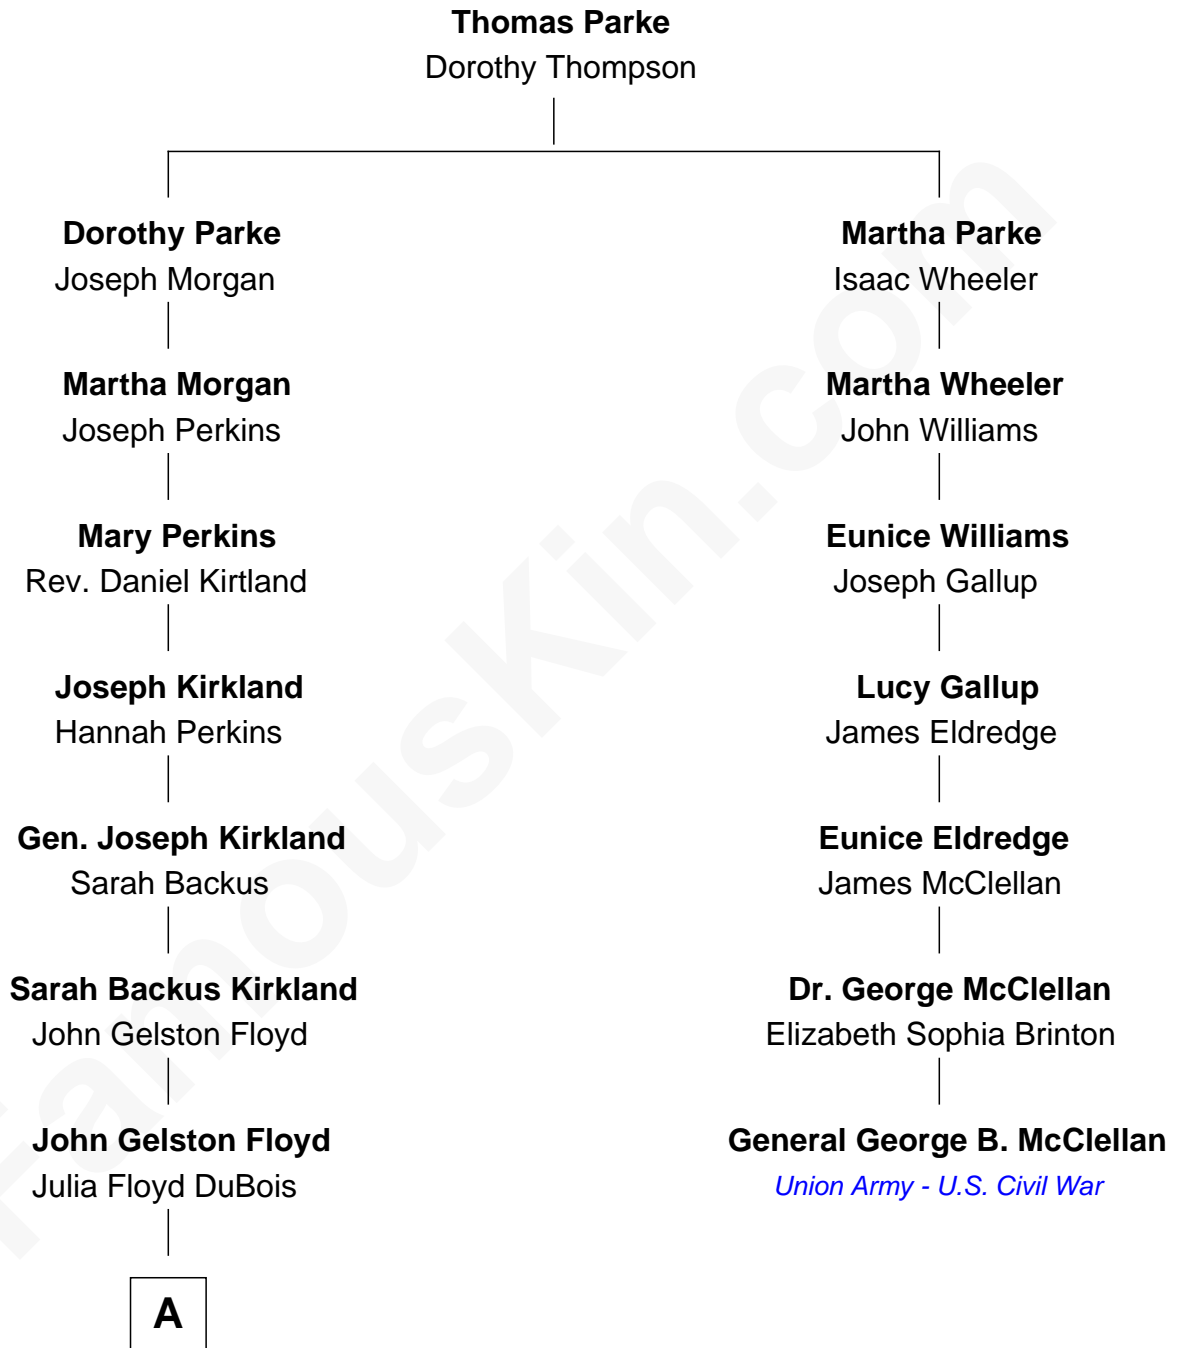

General George B. McClellan

Union Army - U.S. Civil War