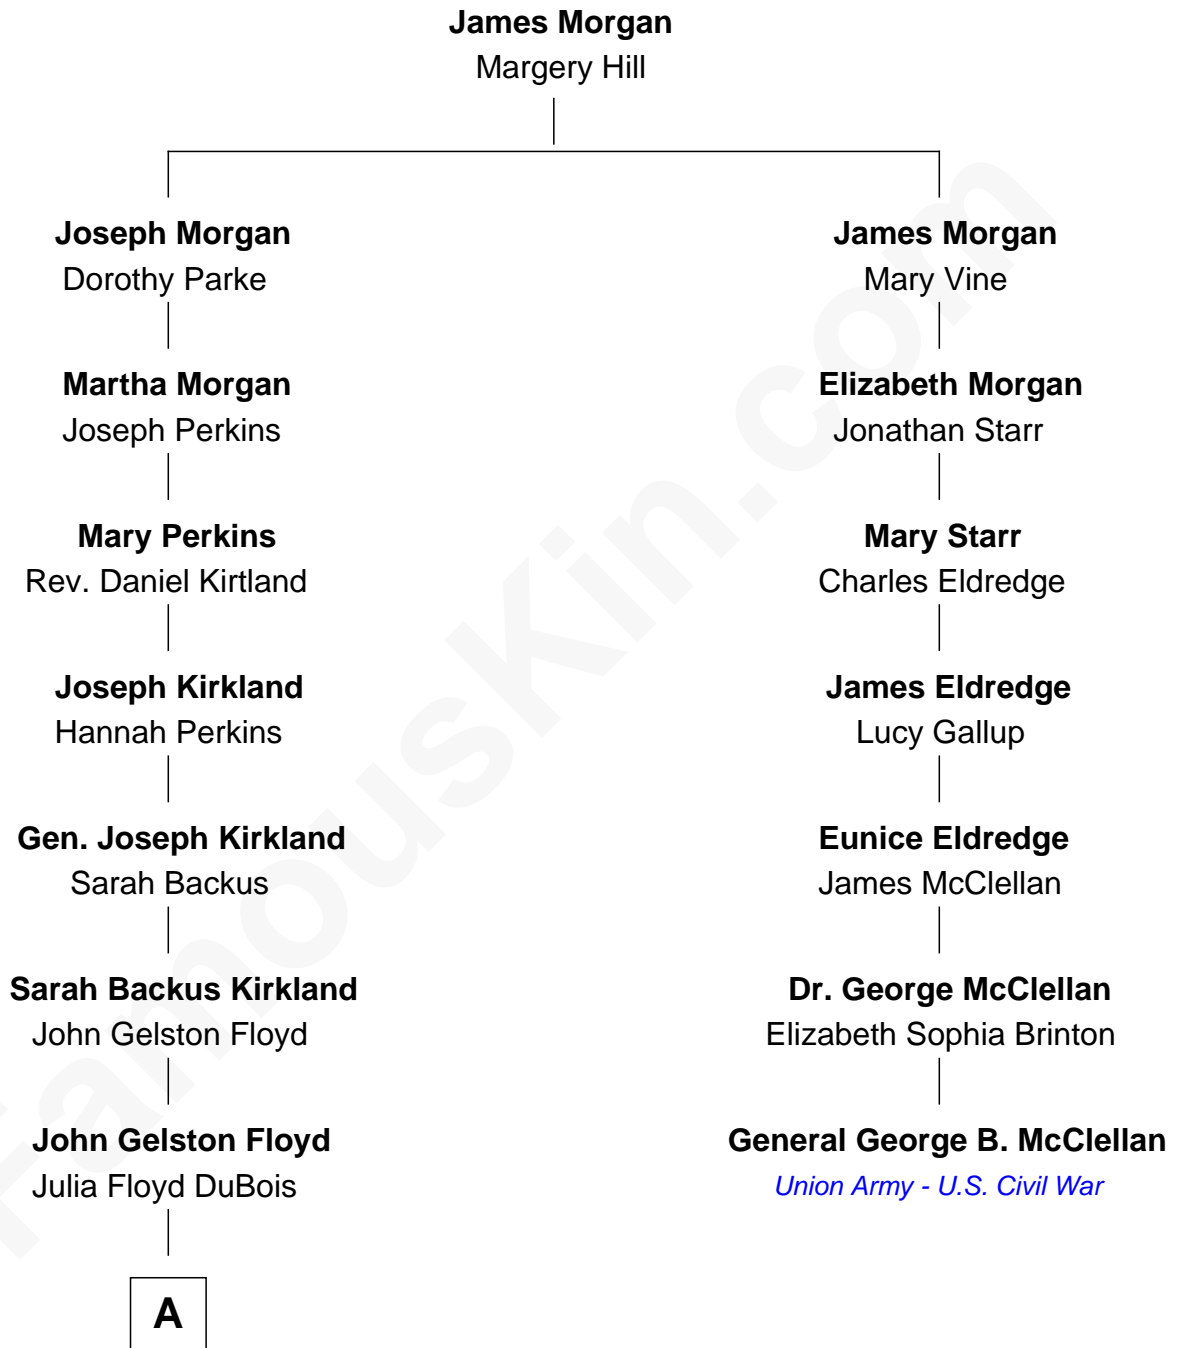

General George B. McClellan

Union Army - U.S. Civil War