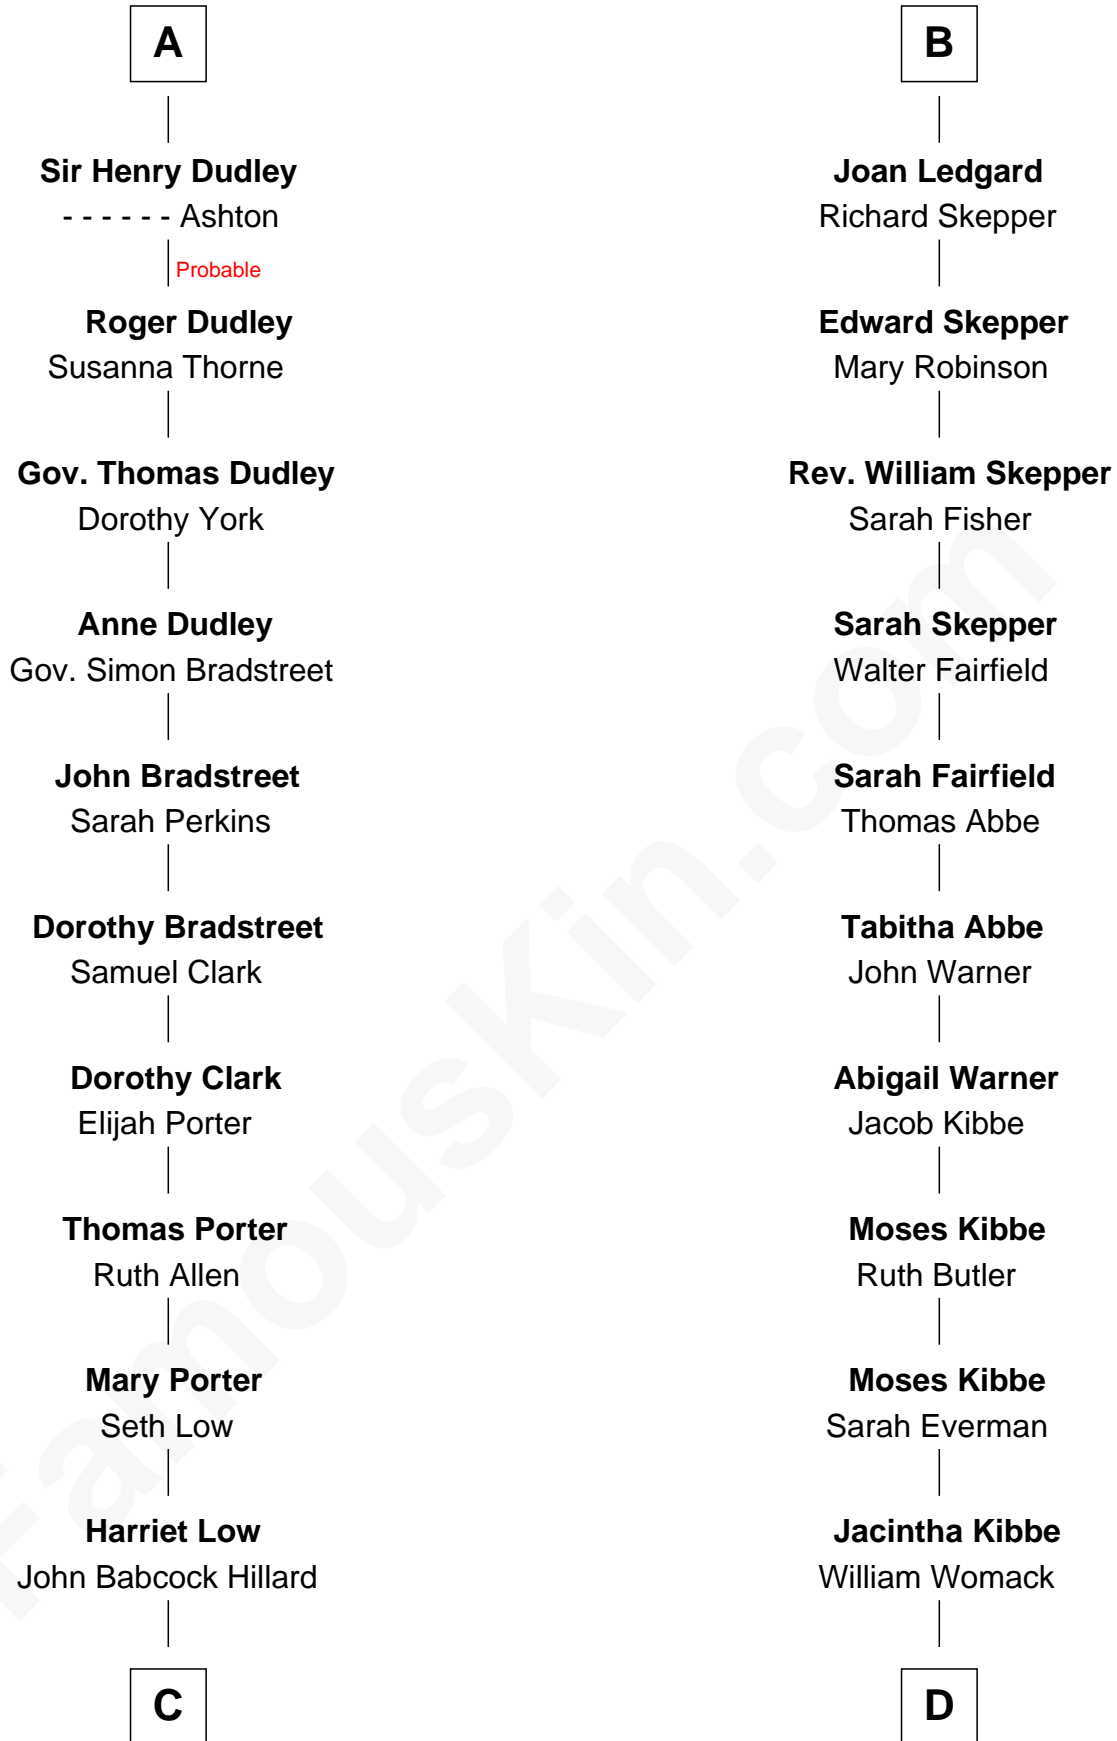

# FamousKin.com Relationship Chart of

**Bill Weld**

*68th Governor of Massachusetts*

**19th cousin 1 time removed of**

**Roy Rogers**

*Cowboy movie actor and singer*

**C**

**Harriet Hillard**  
William Augustus White

**Margaret Low White**  
Francis Minot Weld

**David Weld**  
Mary Blake Nichols

**Bill Weld**  
*68th Governor of Massachusetts*

**D**

**Archer Womack**  
Patricia Adeline Hatchett

**Mattie M. Womack**  
Andrew E. Slye