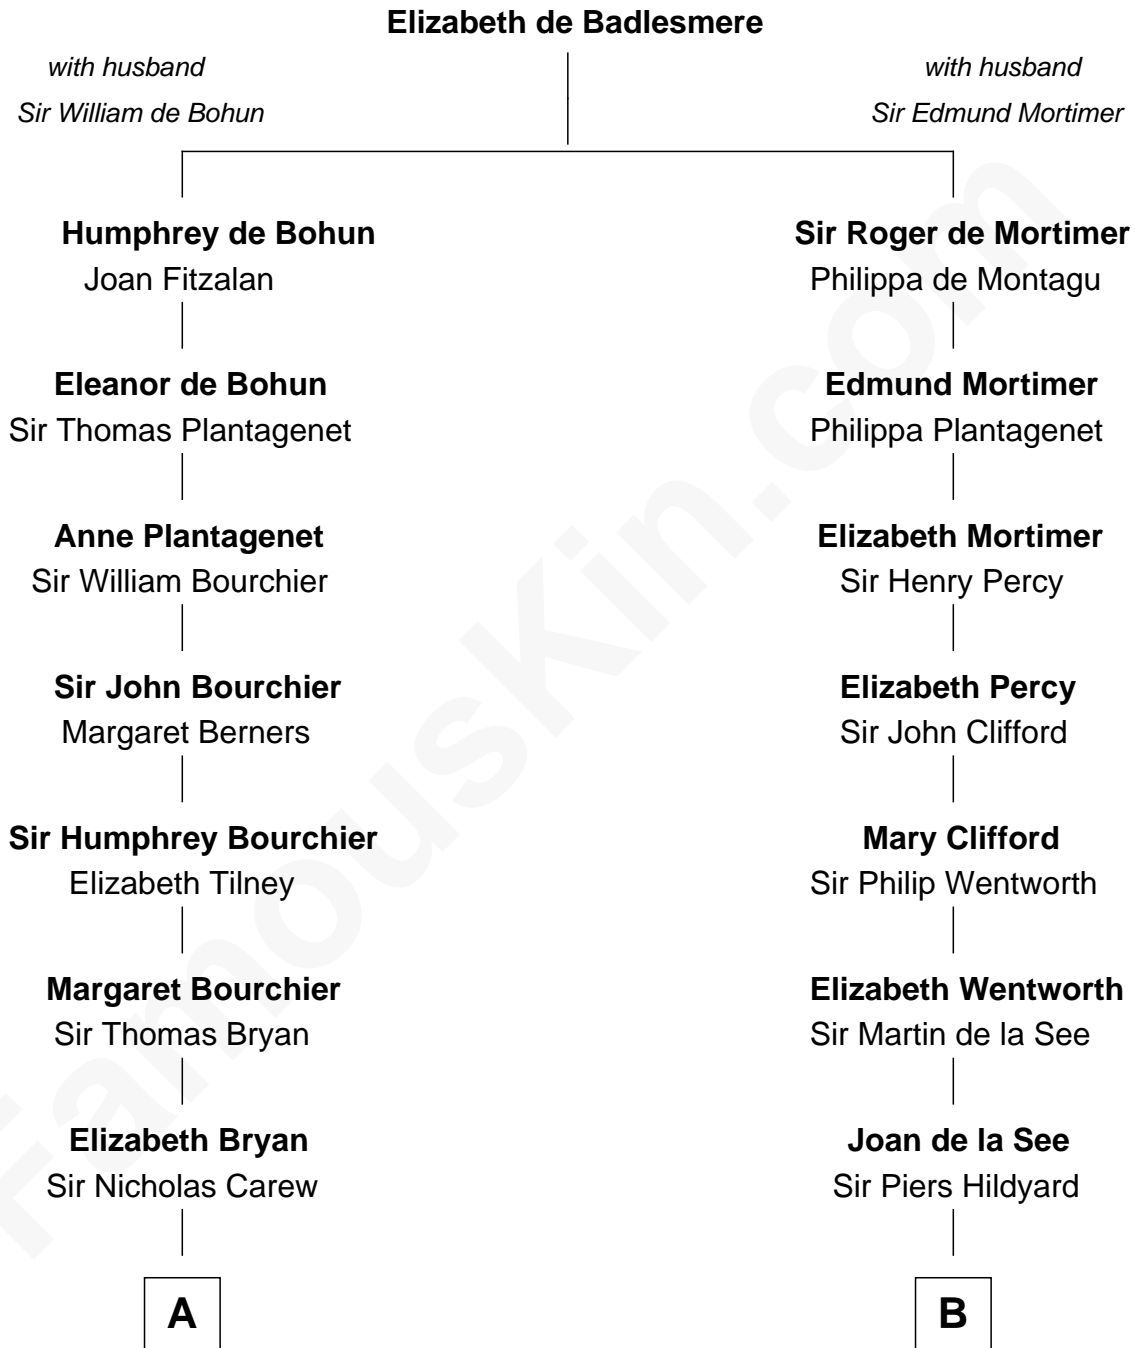

FamousKin.com Relationship Chart of

Bill Weld

68th Governor of Massachusetts

20th cousin of

Roy Rogers

Cowboy movie actor and singer

C

Fanny Elizabeth Bartholomew

Dr. Francis Minot Weld

Francis Minot Weld

Margaret Low White

David Weld

Mary Blake Nichols

Bill Weld

68th Governor of Massachusetts

D