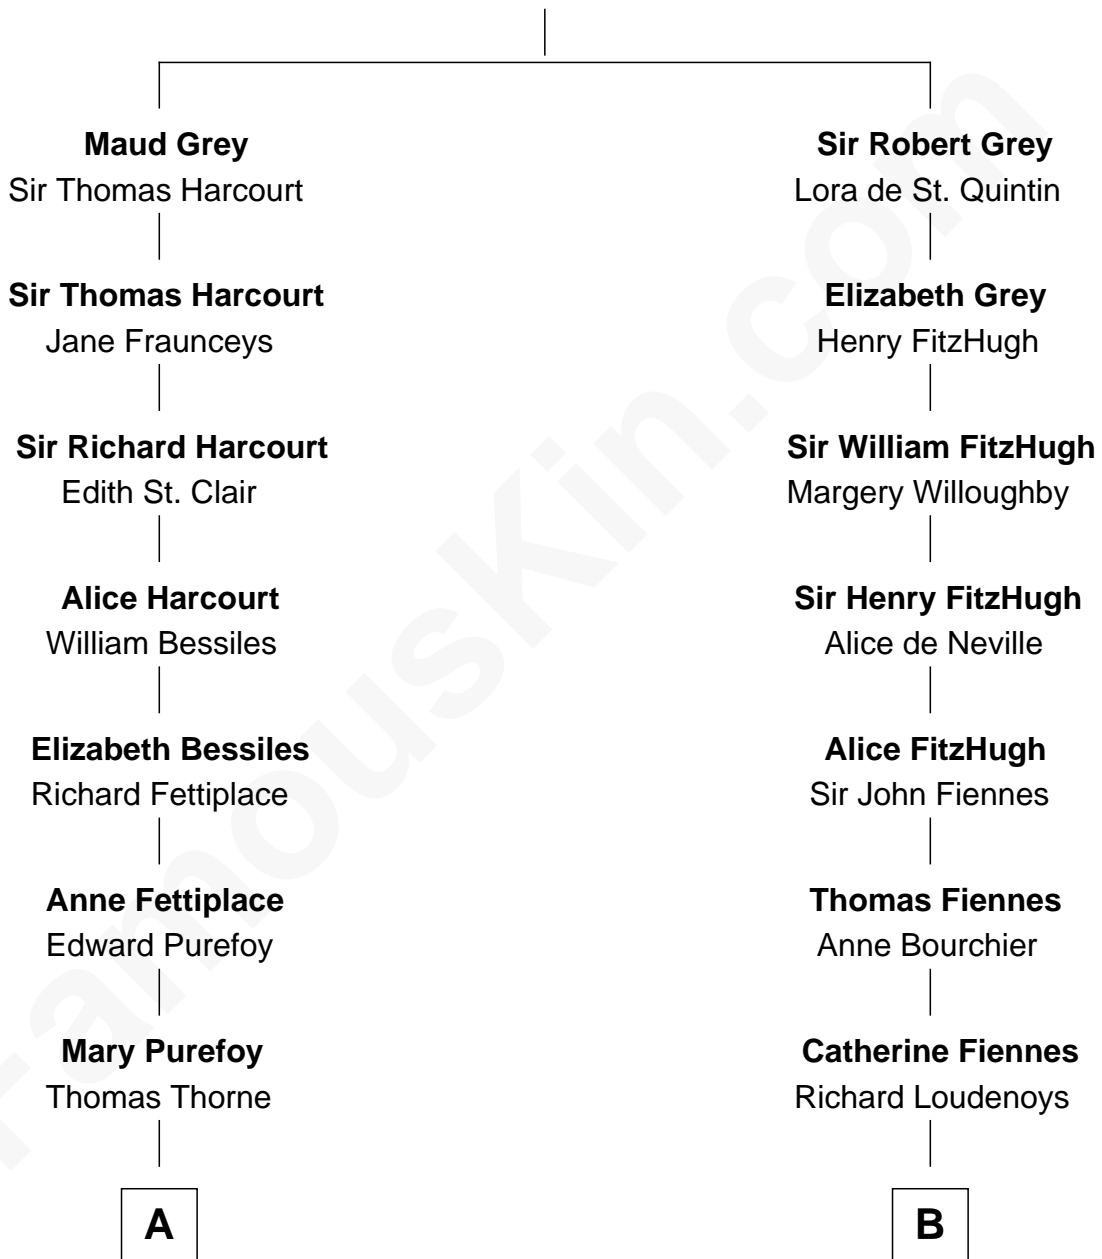

FamousKin.com Relationship Chart of

Bill Weld

68th Governor of Massachusetts

19th cousin 2 times removed of

Anne Baxter

Movie Actress

Sir John Grey

Avice Marmion

C

Margaret Low White

Francis Minot Weld

David Weld

Mary Blake Nichols

Bill Weld

68th Governor of Massachusetts

D