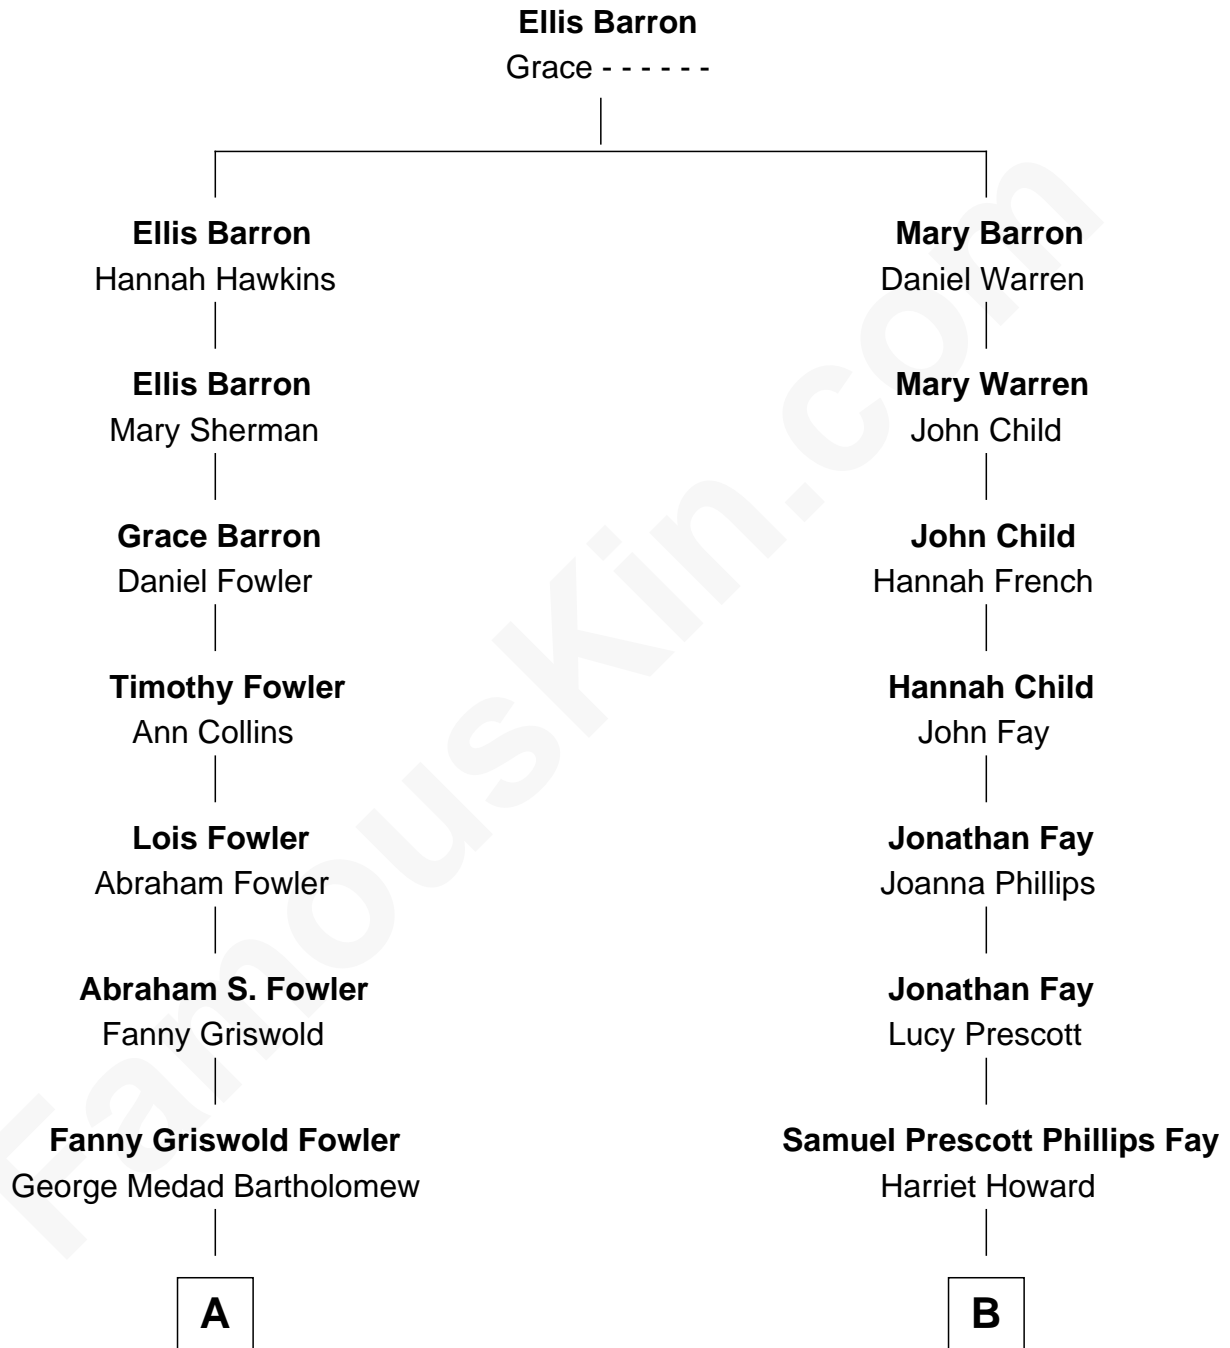

FamousKin.com Relationship Chart of

Bill Weld

68th Governor of Massachusetts

10th cousin 1 time removed of

George H. W. Bush

41st U.S. President

A

Fanny Elizabeth Bartholomew

Dr. Francis Minot Weld

Francis Minot Weld

Margaret Low White

David Weld

Mary Blake Nichols

Bill Weld

68th Governor of Massachusetts

B

Samuel Howard Fay

Susan Montfort Shellman

Harriet Eleanor Fay

Rev. James Smith Bush

Samuel Prescott Bush

Flora Sheldon

Prescott Sheldon Bush

Dorothy Wear Walker