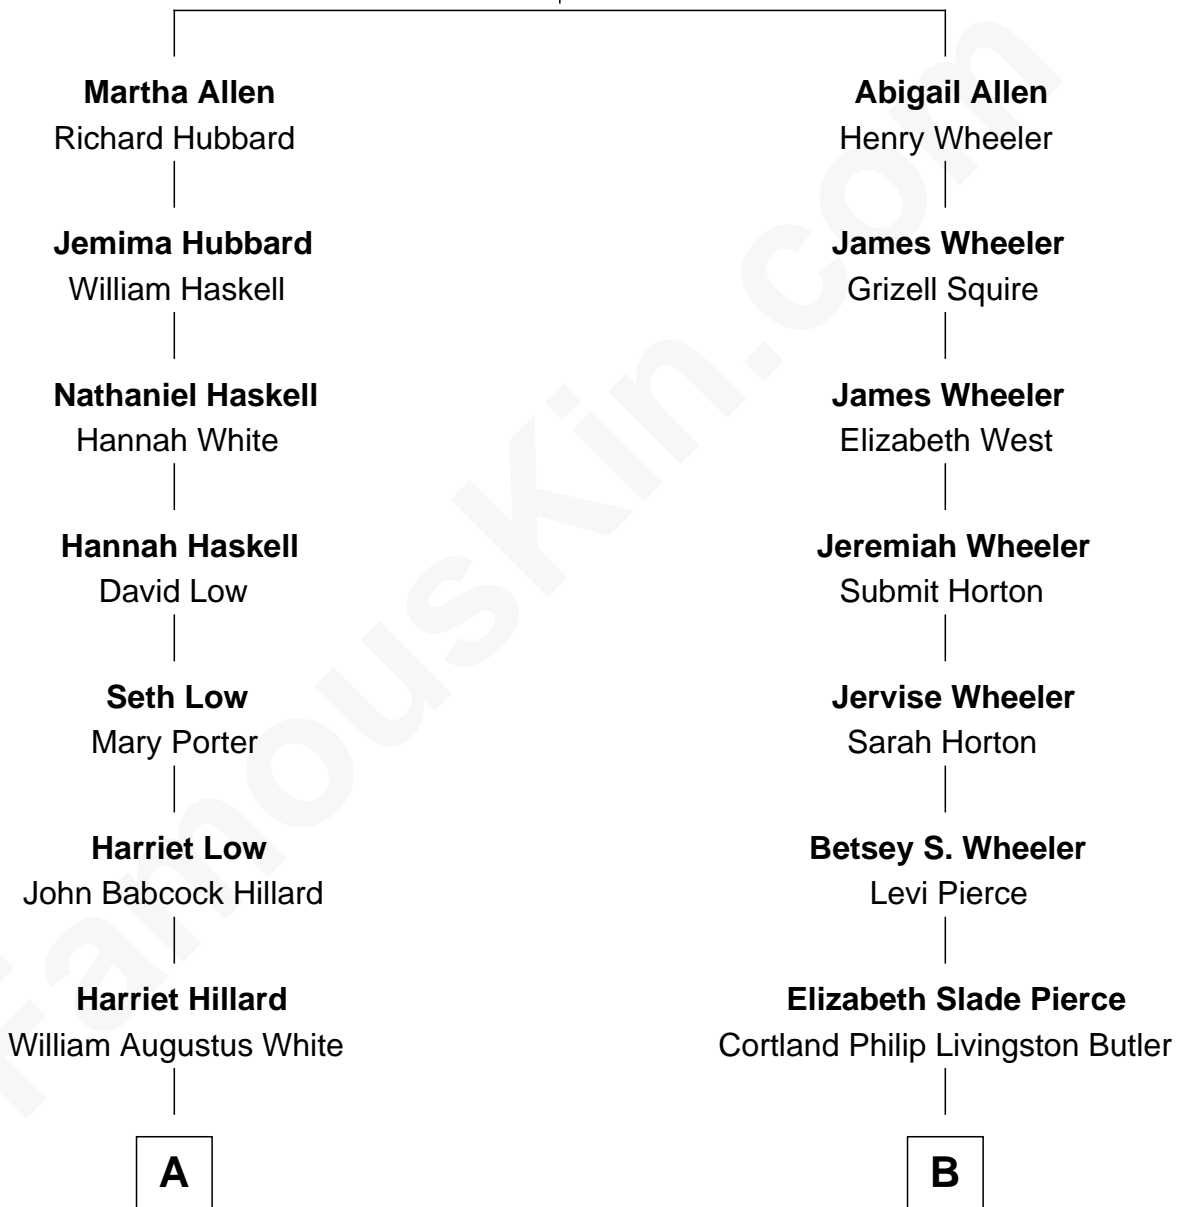

FamousKin.com Relationship Chart of

Bill Weld

68th Governor of Massachusetts

9th cousin 1 time removed of

George H. W. Bush

41st U.S. President

William Allen

Ann Goodale

A

Margaret Low White

Francis Minot Weld

David Weld

Mary Blake Nichols

Bill Weld

68th Governor of Massachusetts

B

Mary Elizabeth Butler

Robert Emmet Sheldon

Flora Sheldon

Samuel Prescott Bush

Prescott Sheldon Bush

Dorothy Wear Walker

George H. W. Bush

41st U.S. President