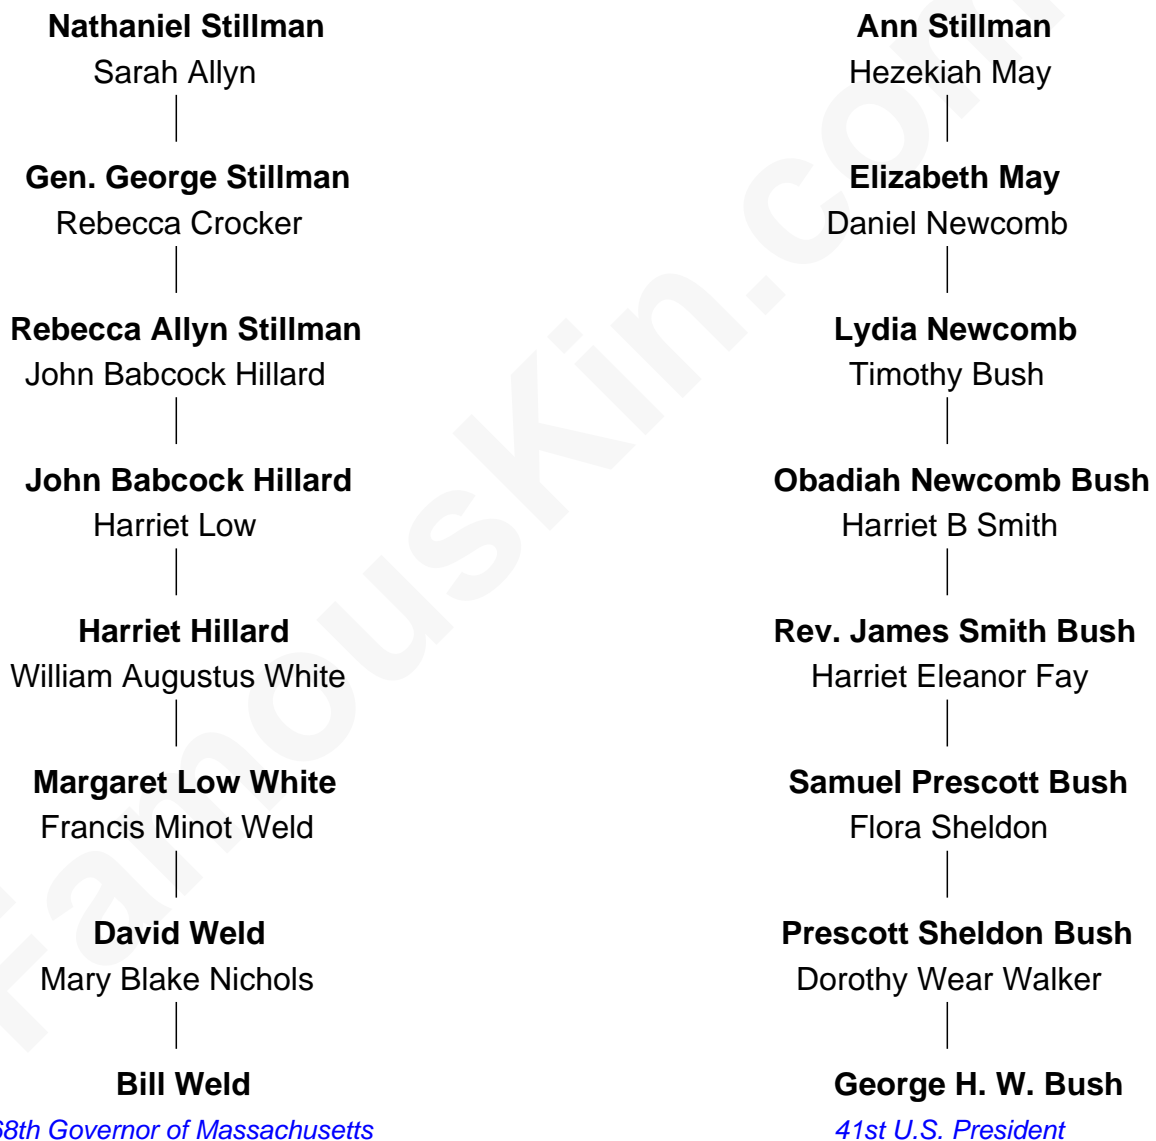

# FamousKin.com Relationship Chart of

**Bill Weld**

*68th Governor of Massachusetts*

7th cousin of

**George H. W. Bush**

*41st U.S. President*

**George Stillman**

Rebecca Smith

Bill Weld photo by [Marc Nozell](#) (CC BY-SA 2.0)