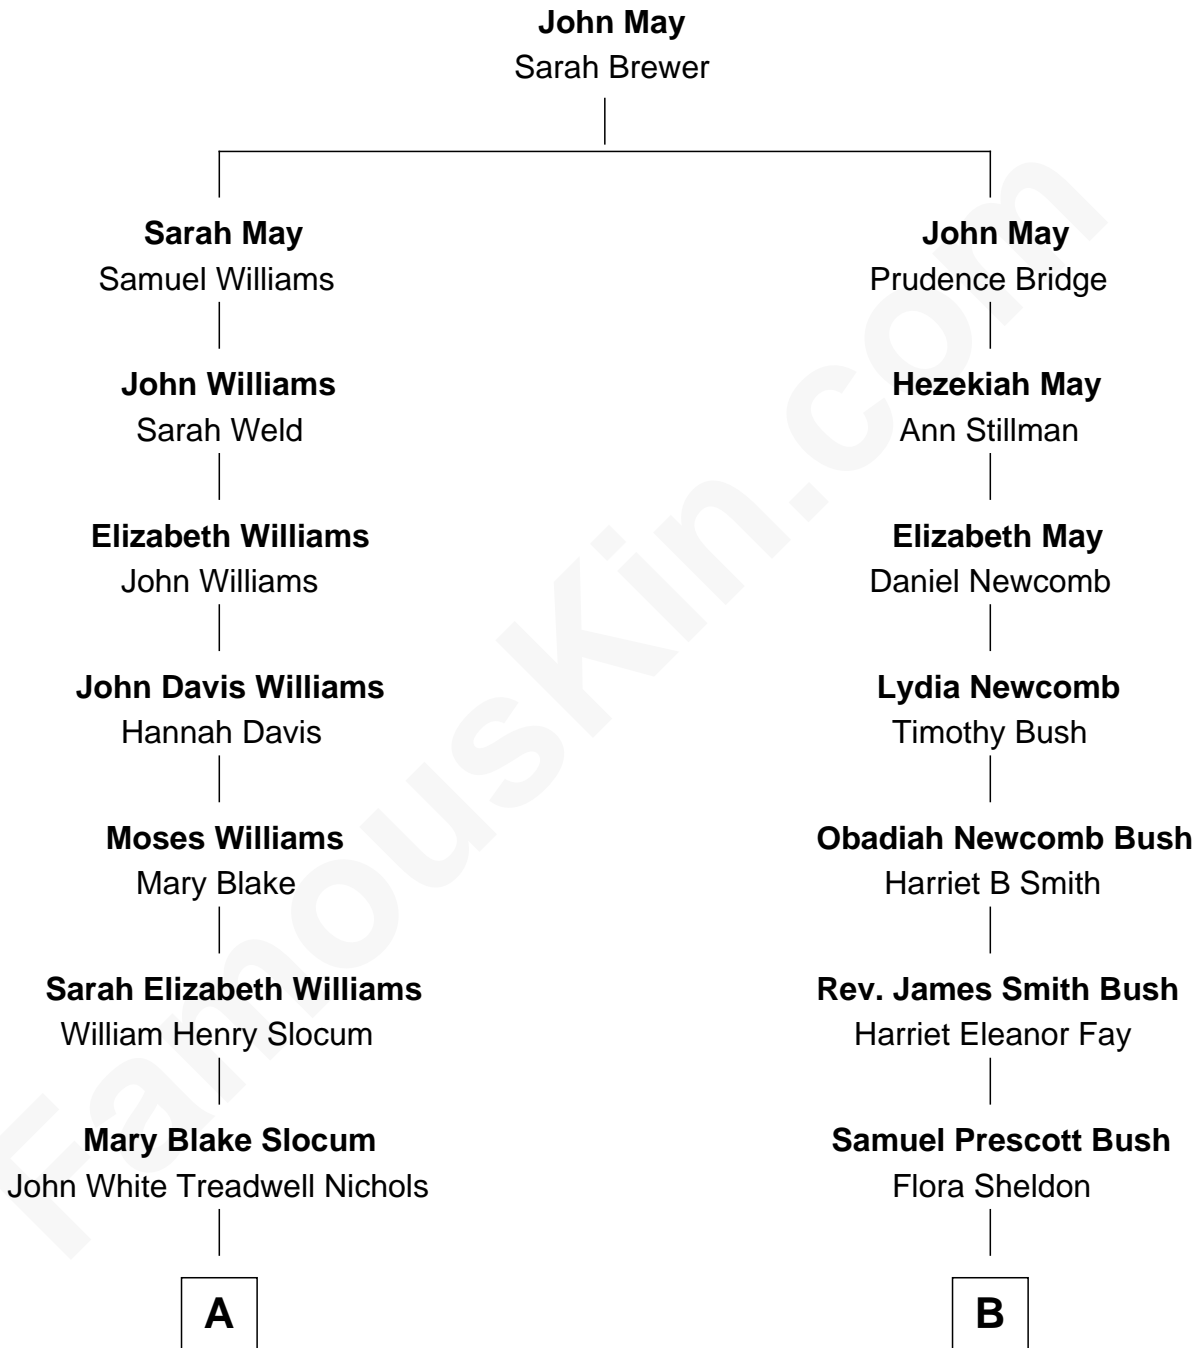

# FamousKin.com Relationship Chart of

**Bill Weld**

*68th Governor of Massachusetts*

8th cousin 1 time removed of

**George H. W. Bush**

*41st U.S. President*

FamousKin.com