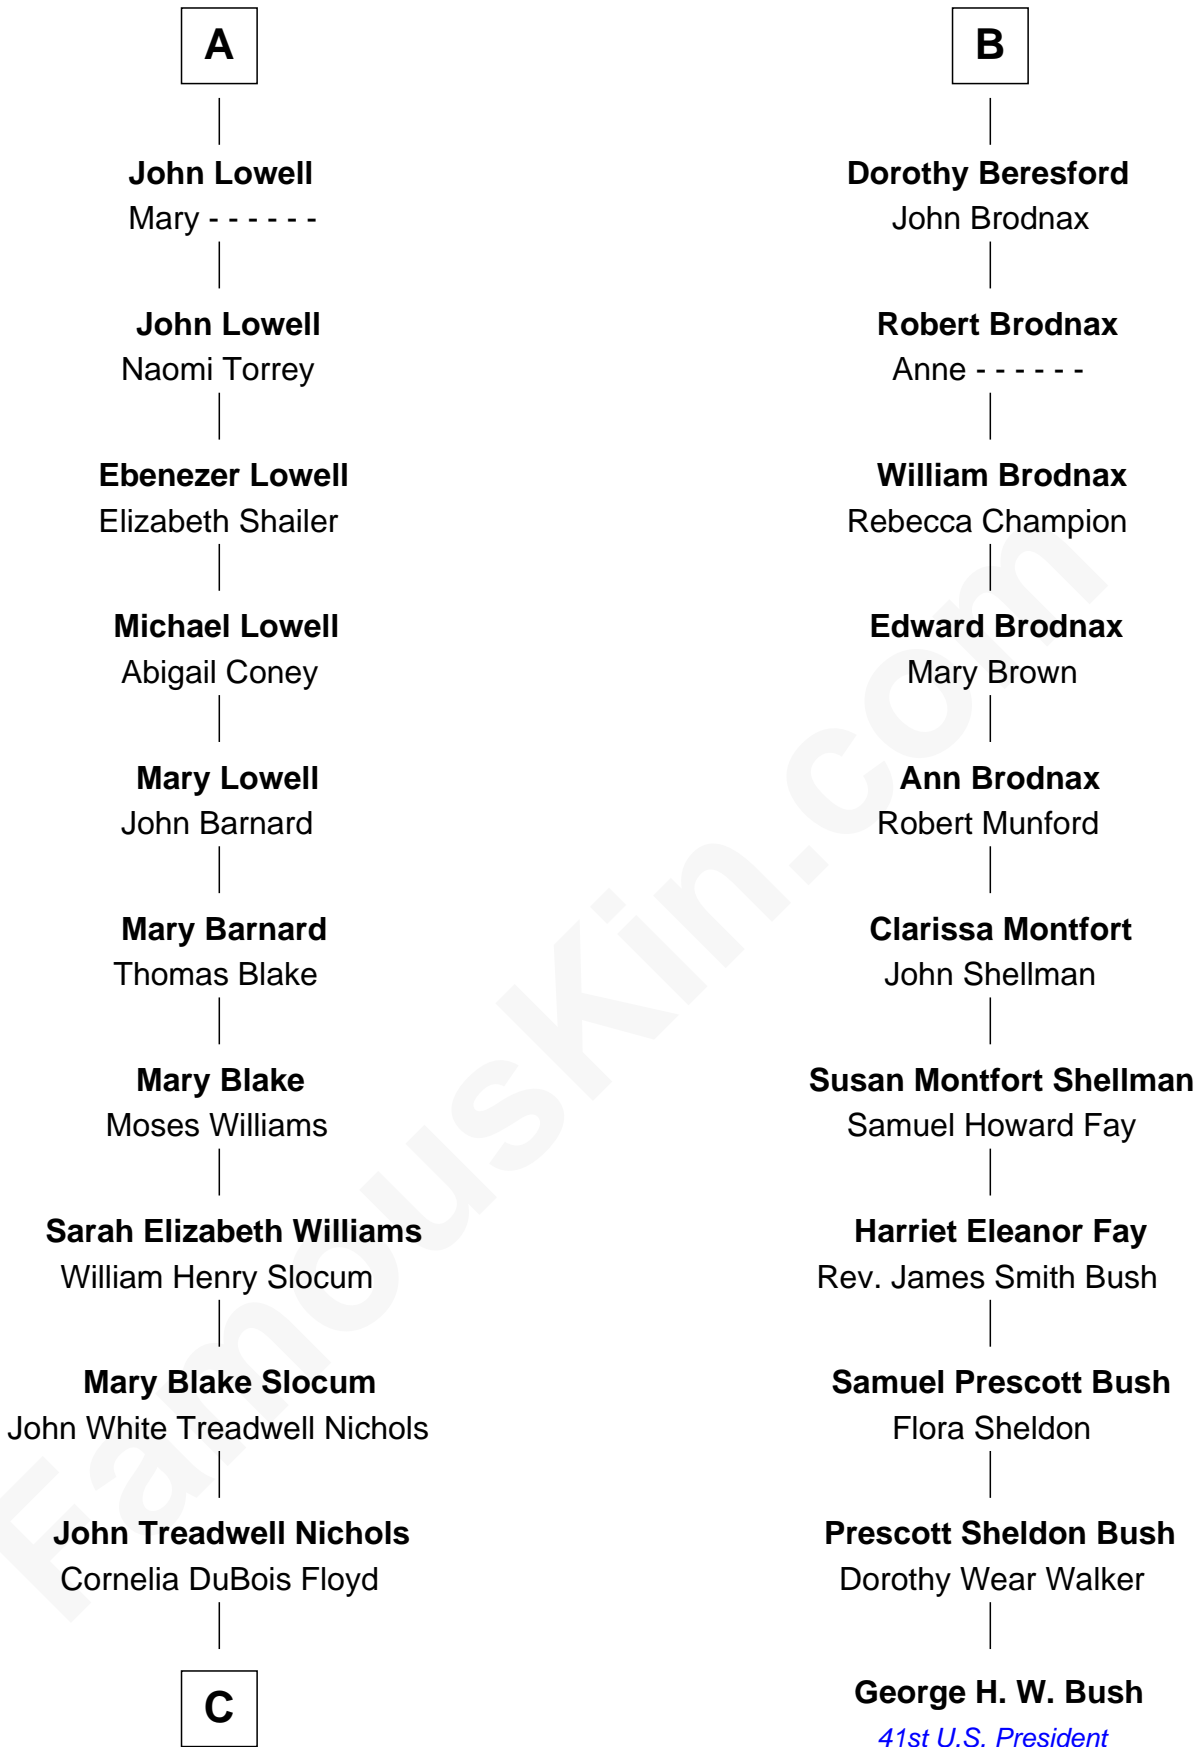

## Relationship Chart of

### Bill Weld

68th Governor of Massachusetts

17th cousin 1 time removed of

**George H. W. Bush**

41st U.S. President

**Sir Walter Hungerford**

Katherine Peverell

|  
**Mary Blake Nichols**