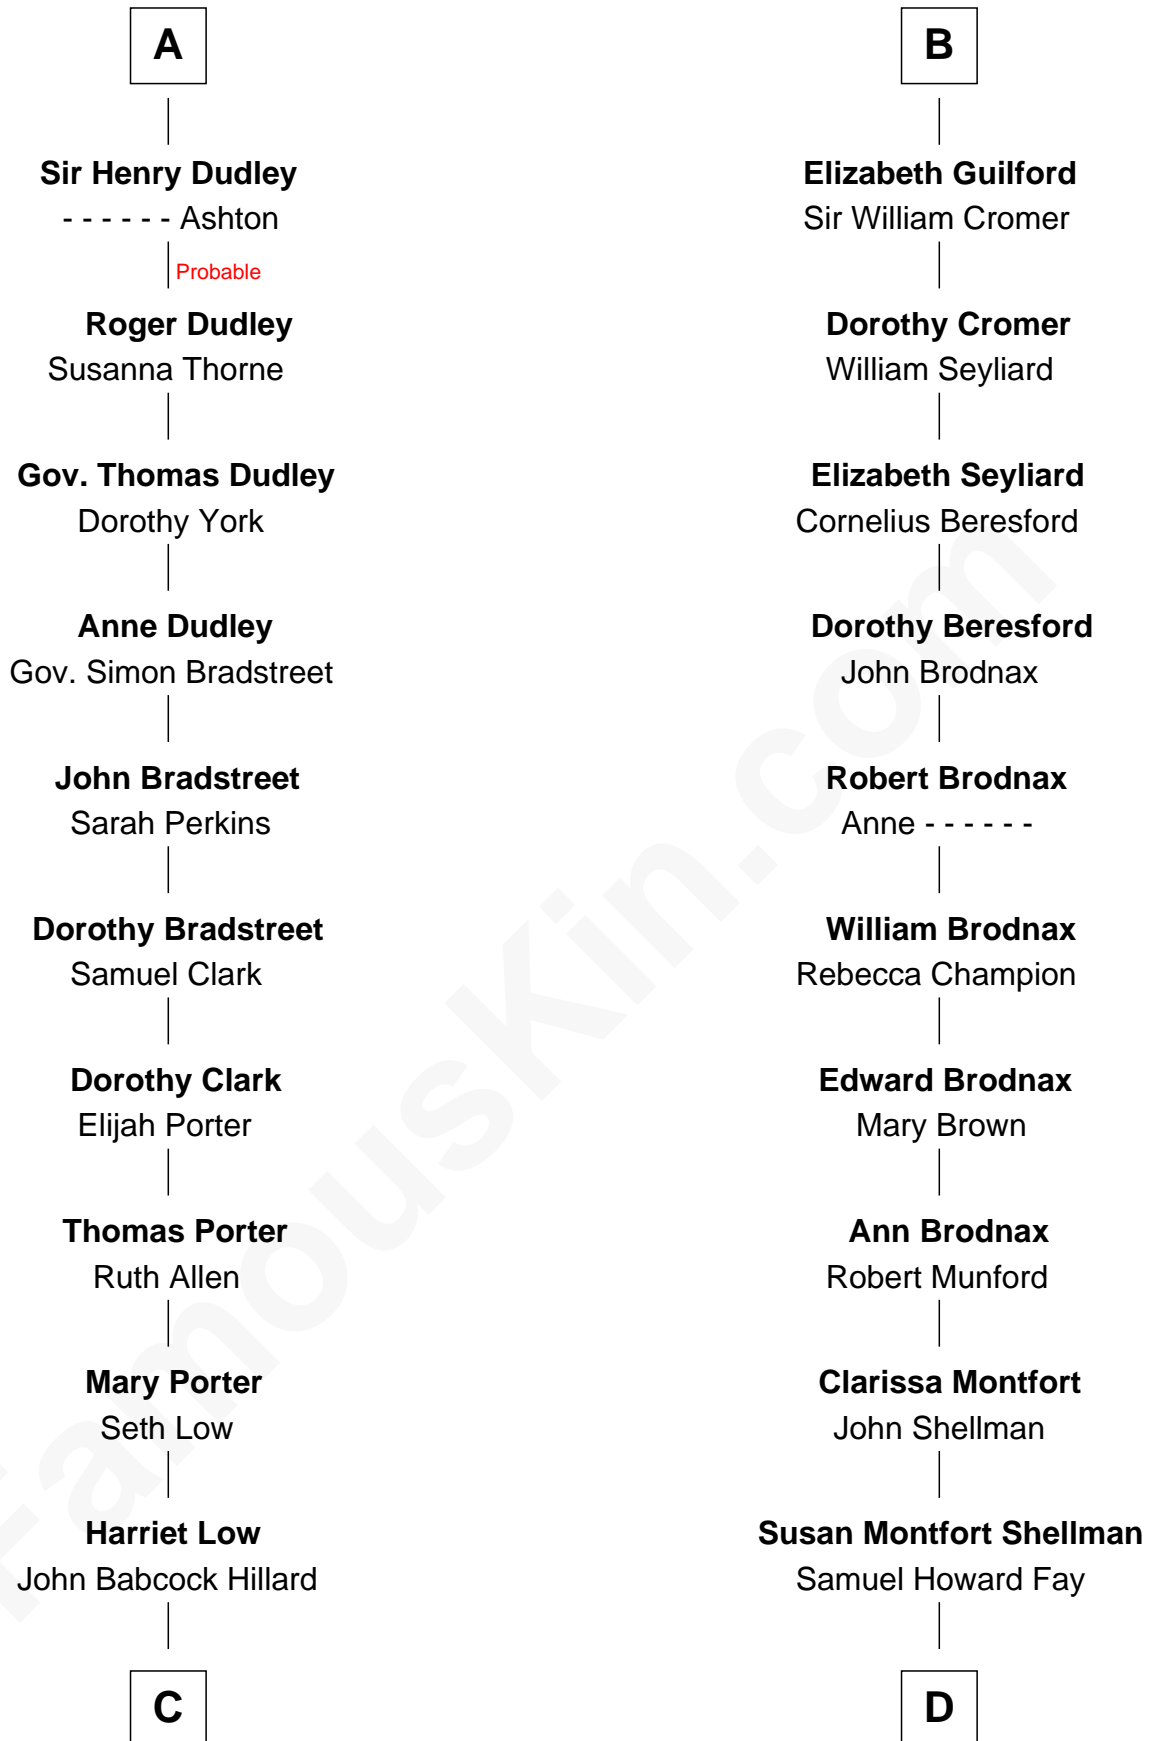

FamousKin.com Relationship Chart of

Bill Weld

68th Governor of Massachusetts

20th cousin of

George H. W. Bush

41st U.S. President

Sir Robert de Holland

Maude la Zouche

C

Harriet Hillard
William Augustus White

Margaret Low White
Francis Minot Weld

David Weld
Mary Blake Nichols

Bill Weld
68th Governor of Massachusetts

D

Harriet Eleanor Fay
Rev. James Smith Bush

Samuel Prescott Bush
Flora Sheldon

Prescott Sheldon Bush
Dorothy Wear Walker

George H. W. Bush
41st U.S. President