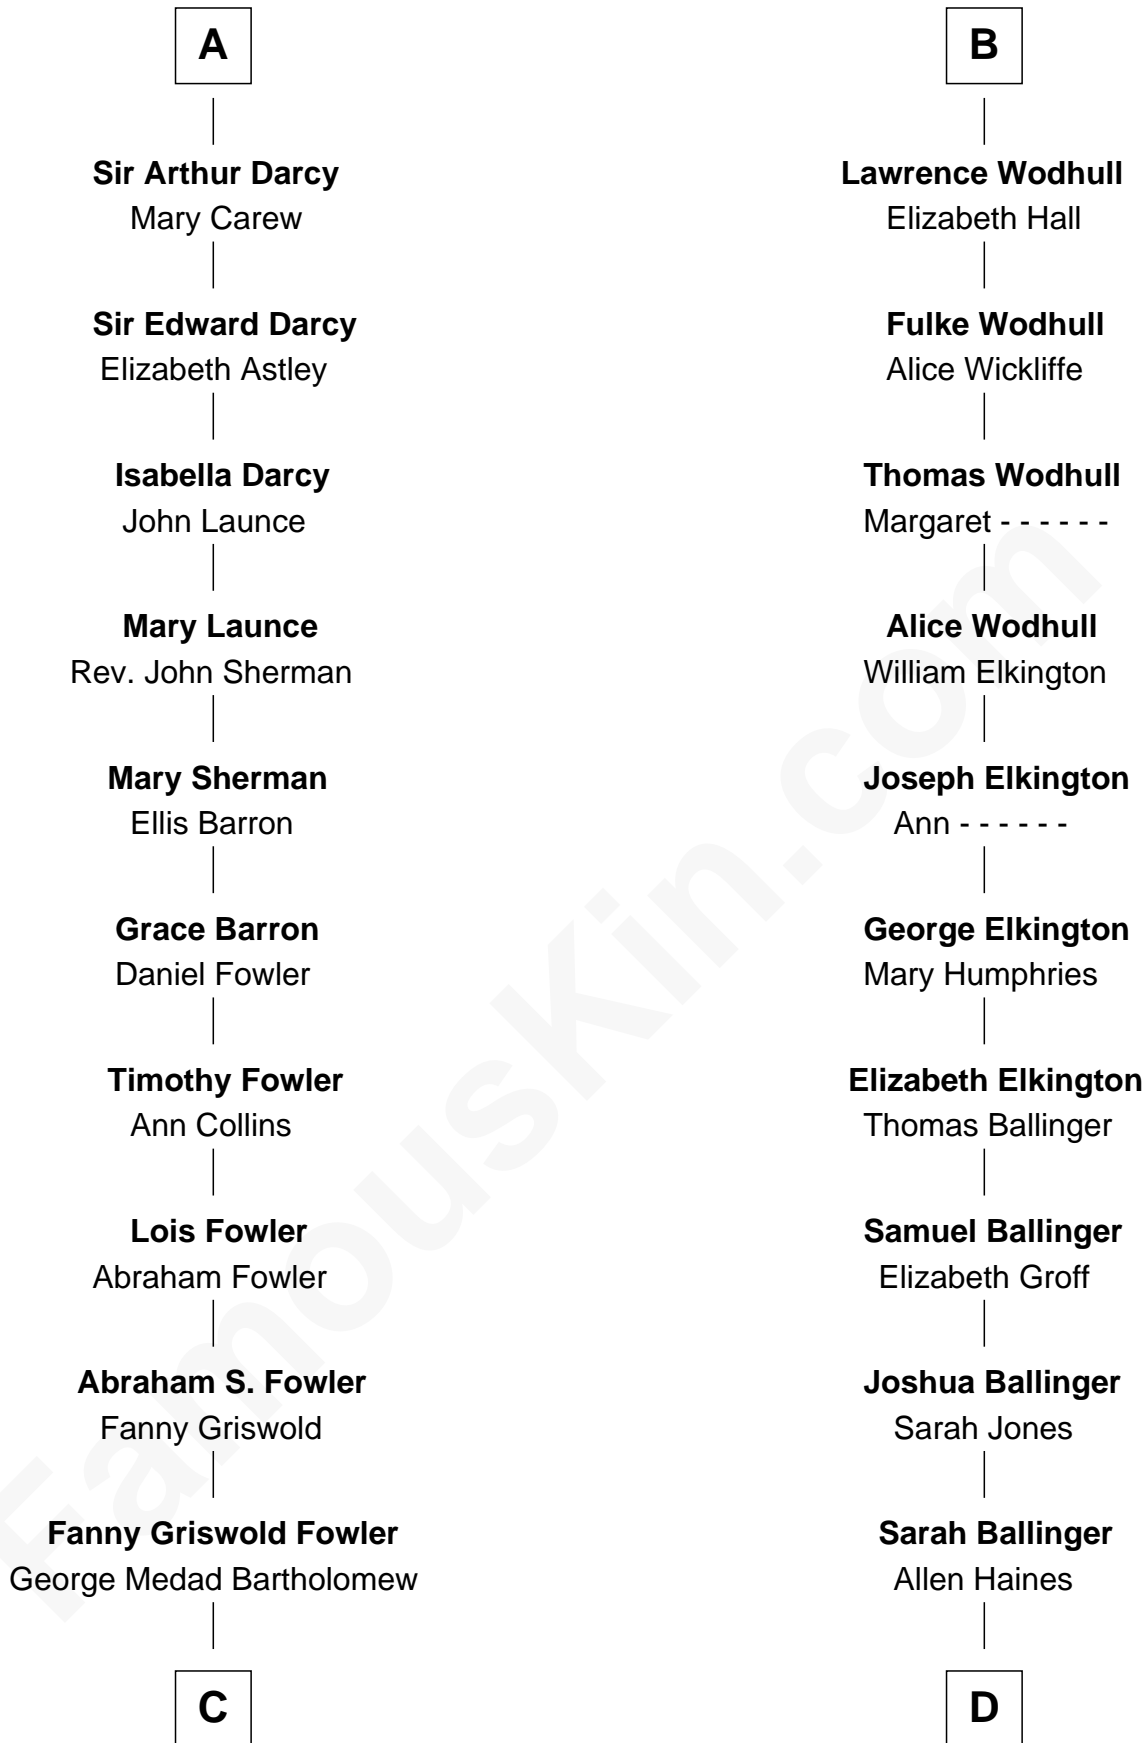

### Bill Weld

68th Governor of Massachusetts

20th cousin 1 time removed of

### Barbara (Pierce) Bush

First Lady of President George H.W. Bush

**John de Botetourte**

Maud FitzThomas

**C**

**Fanny Elizabeth Bartholomew**

Dr. Francis Minot Weld

**Francis Minot Weld**

Margaret Low White

**David Weld**

Mary Blake Nichols

**Bill Weld**

*68th Governor of Massachusetts*

**D**

**Jonathan Haines**

Mary Jane Sprague

**Sarah Haines**

Jacob Marion Flickinger

**Lulu Dell Flickinger**

James Edgar Robinson

**Pauline Robinson**

Marvin Pierce

**Barbara (Pierce) Bush**

*First Lady of George H.W. Bush*