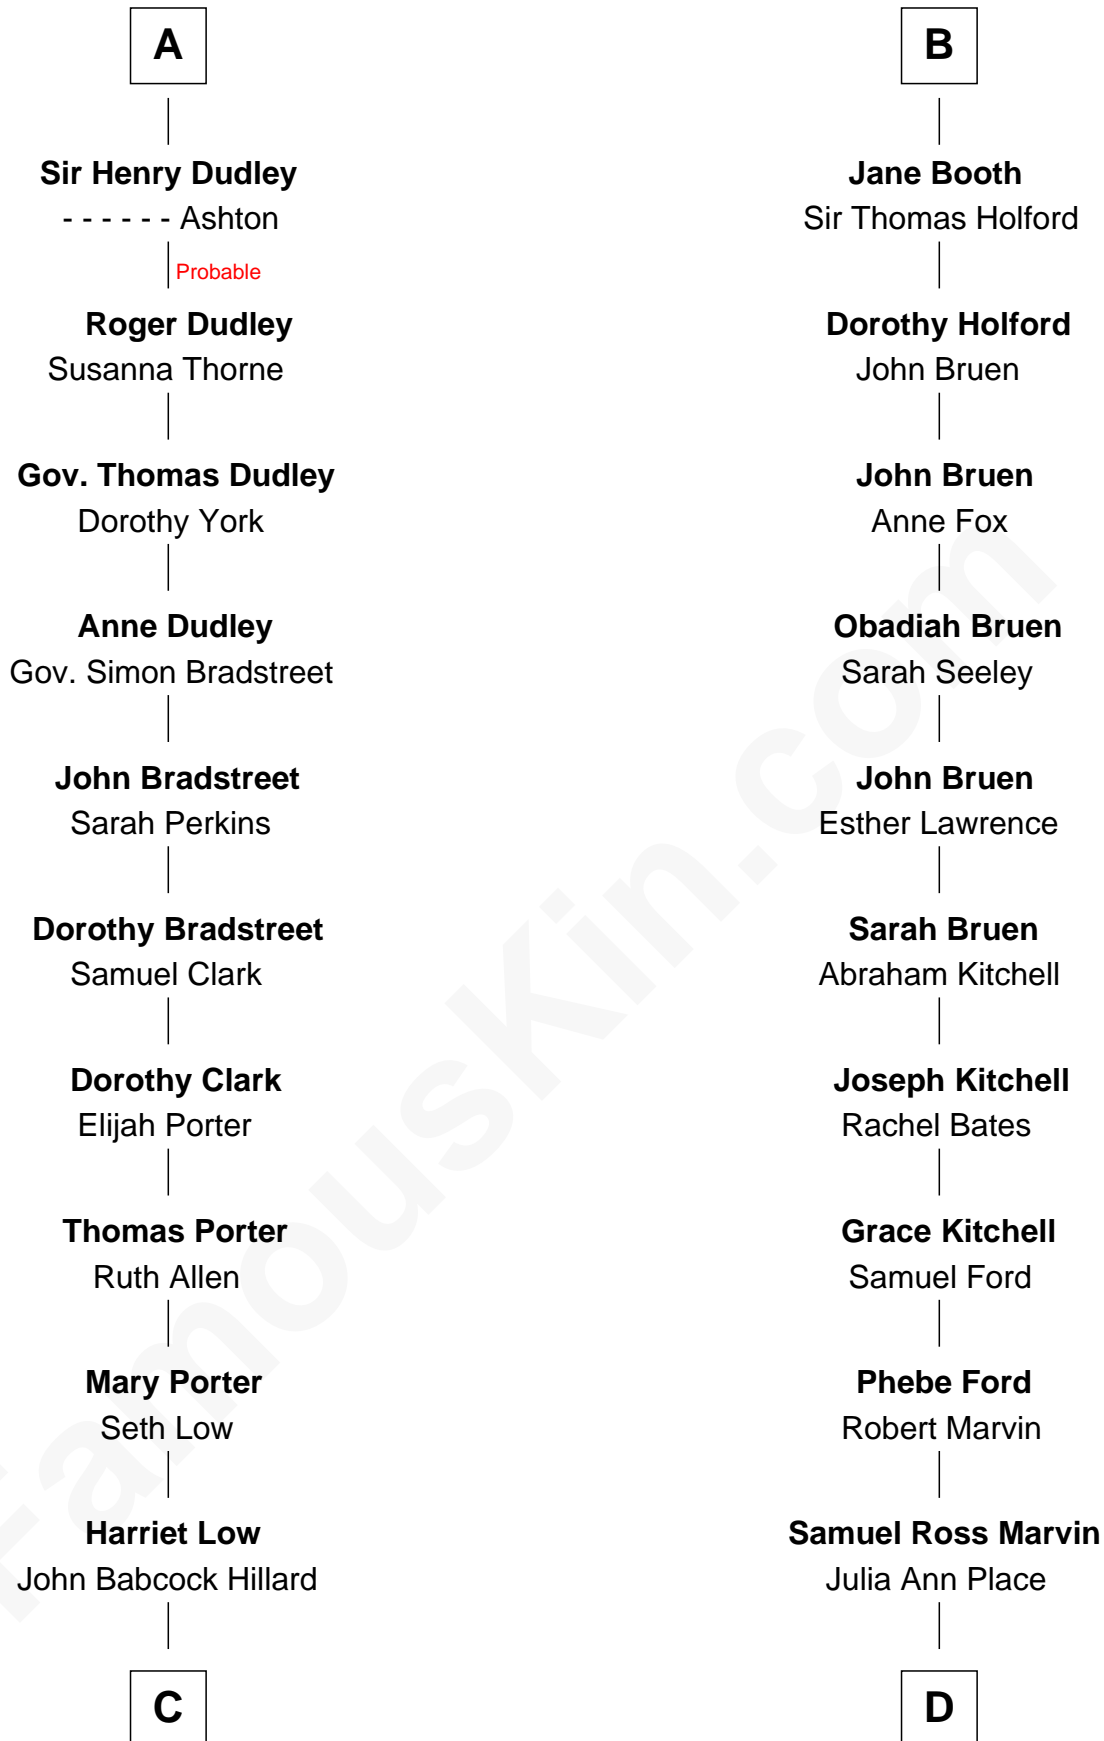

## Relationship Chart of

### Bill Weld

68th Governor of Massachusetts

20th cousin of

### Barbara (Pierce) Bush

First Lady of President George H.W. Bush

**C**

**Harriet Hillard**  
William Augustus White

**Margaret Low White**  
Francis Minot Weld

**David Weld**  
Mary Blake Nichols

**Bill Weld**  
*68th Governor of Massachusetts*

**D**

**Jerome Place Marvin**  
Martha Ann Stokes

**Mabel Marvin**  
Scott Pierce

**Marvin Pierce**  
Pauline Robinson

**Barbara (Pierce) Bush**  
*First Lady of George H.W. Bush*