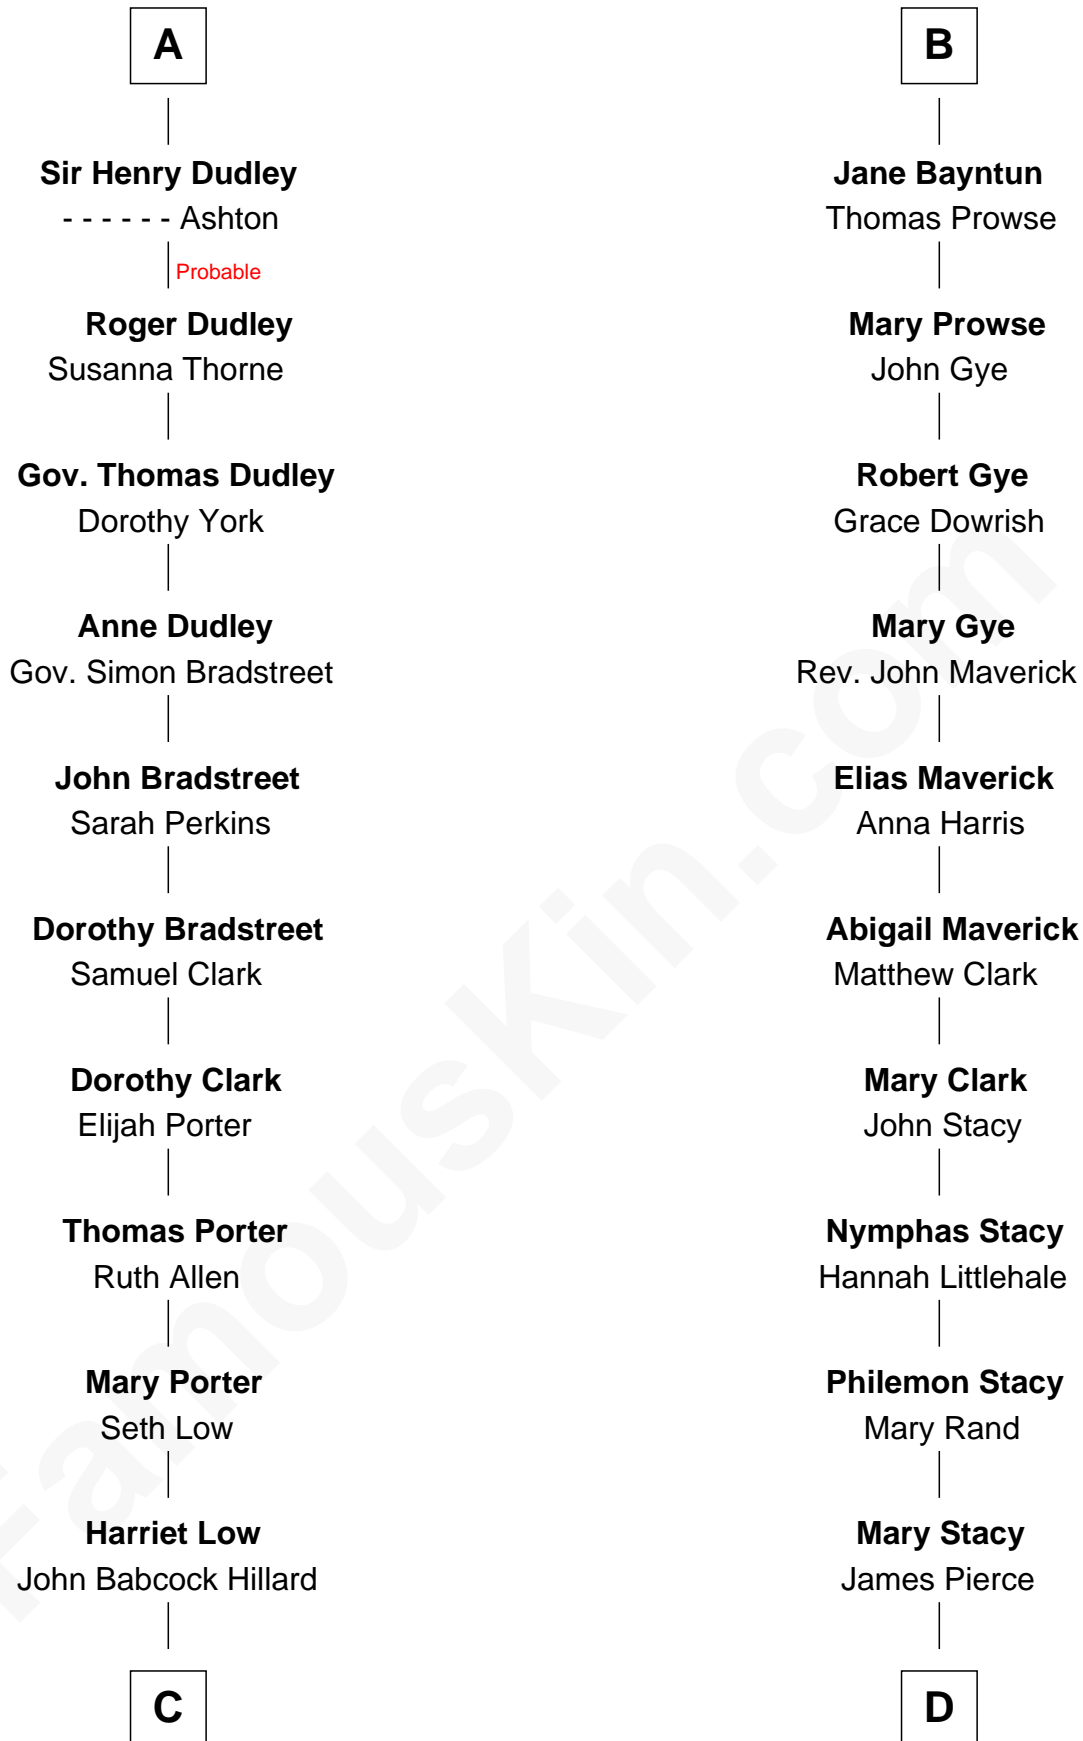

FamousKin.com

Relationship Chart of

Bill Weld

68th Governor of Massachusetts

20th cousin 1 time removed of

Barbara (Pierce) Bush

First Lady of President George H.W. Bush

C

Harriet Hillard
William Augustus White

Margaret Low White
Francis Minot Weld

David Weld
Mary Blake Nichols

Bill Weld
68th Governor of Massachusetts

D

Gen. James Pierce
Chloe Holbrook

Jonas James Pierce
Kate Pritzel

Scott Pierce
Mabel Marvin

Marvin Pierce
Pauline Robinson

Barbara (Pierce) Bush
First Lady of George H.W. Bush