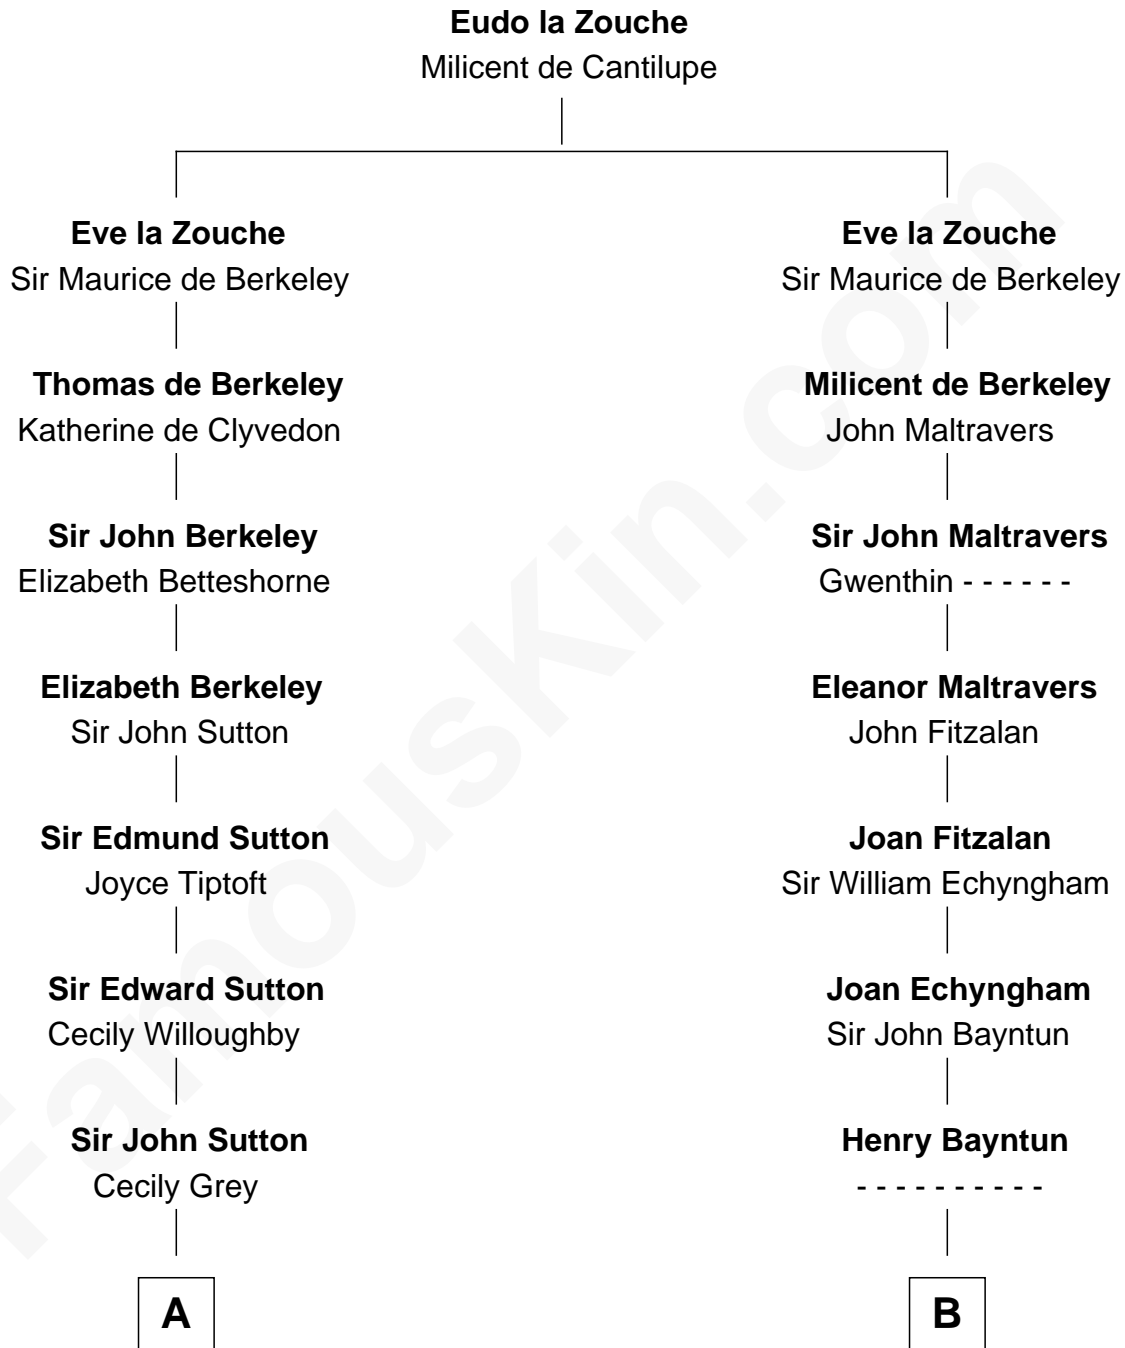

FamousKin.com

Relationship Chart of

Bill Weld

68th Governor of Massachusetts

20th cousin 1 time removed of

Barbara (Pierce) Bush

First Lady of President George H.W. Bush

C

Harriet Hillard
William Augustus White

Margaret Low White
Francis Minot Weld

David Weld
Mary Blake Nichols

Bill Weld
68th Governor of Massachusetts

D

Gen. James Pierce
Chloe Holbrook

Jonas James Pierce
Kate Pritzel