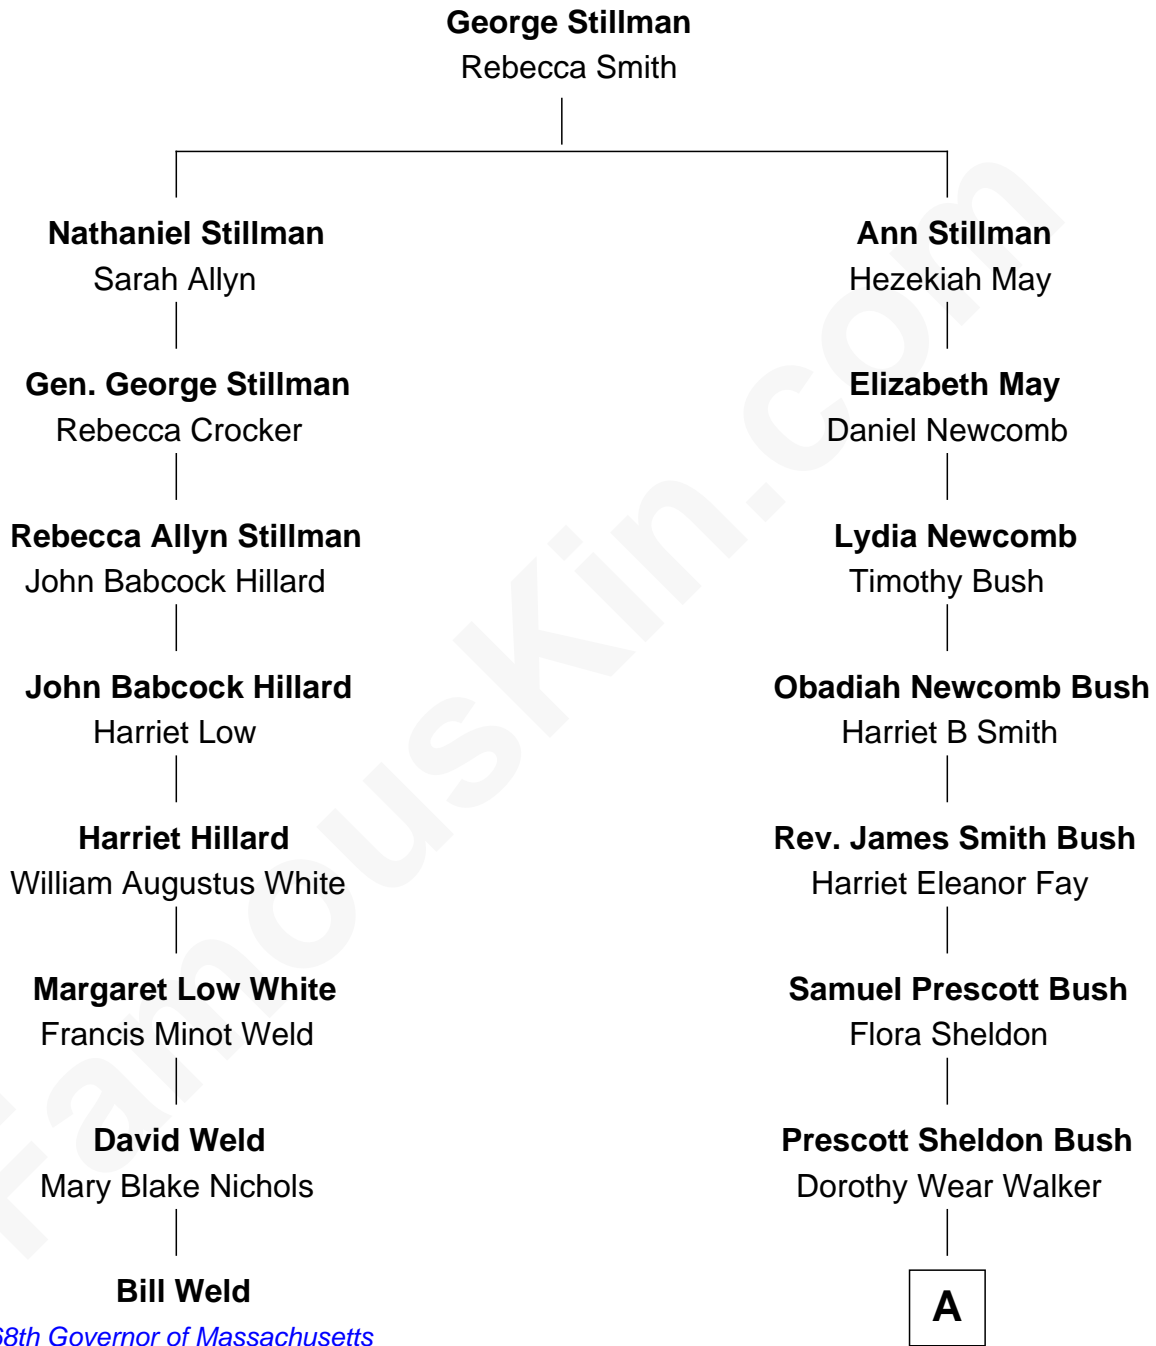

FamousKin.com

Relationship Chart of

Bill Weld

68th Governor of Massachusetts

7th cousin 1 time removed of

George W. Bush
43rd U.S. President

FamousKin.com