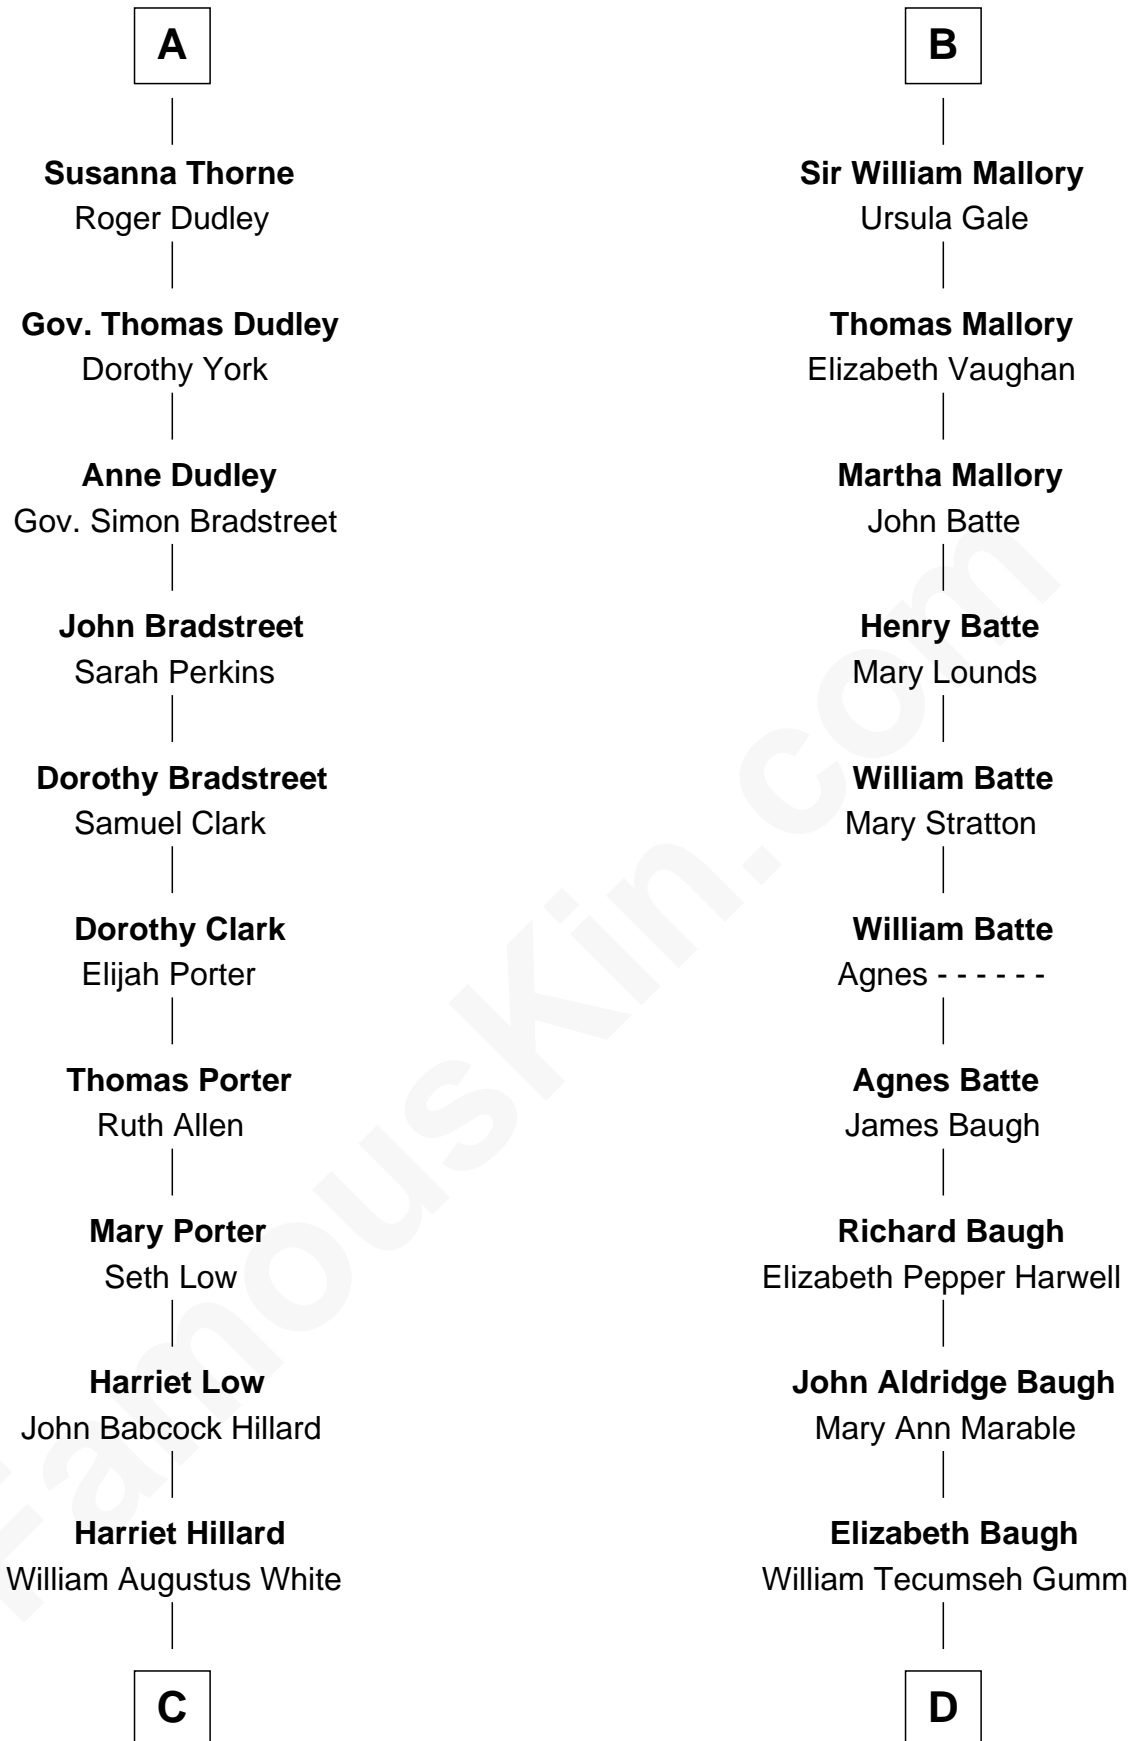

FamousKin.com Relationship Chart of

Bill Weld

68th Governor of Massachusetts

19th cousin of

Liza Minnelli

Singer and Actress

Sir John Grey

Avice Marmion

C

Margaret Low White

Francis Minot Weld

David Weld

Mary Blake Nichols

Bill Weld

68th Governor of Massachusetts

D