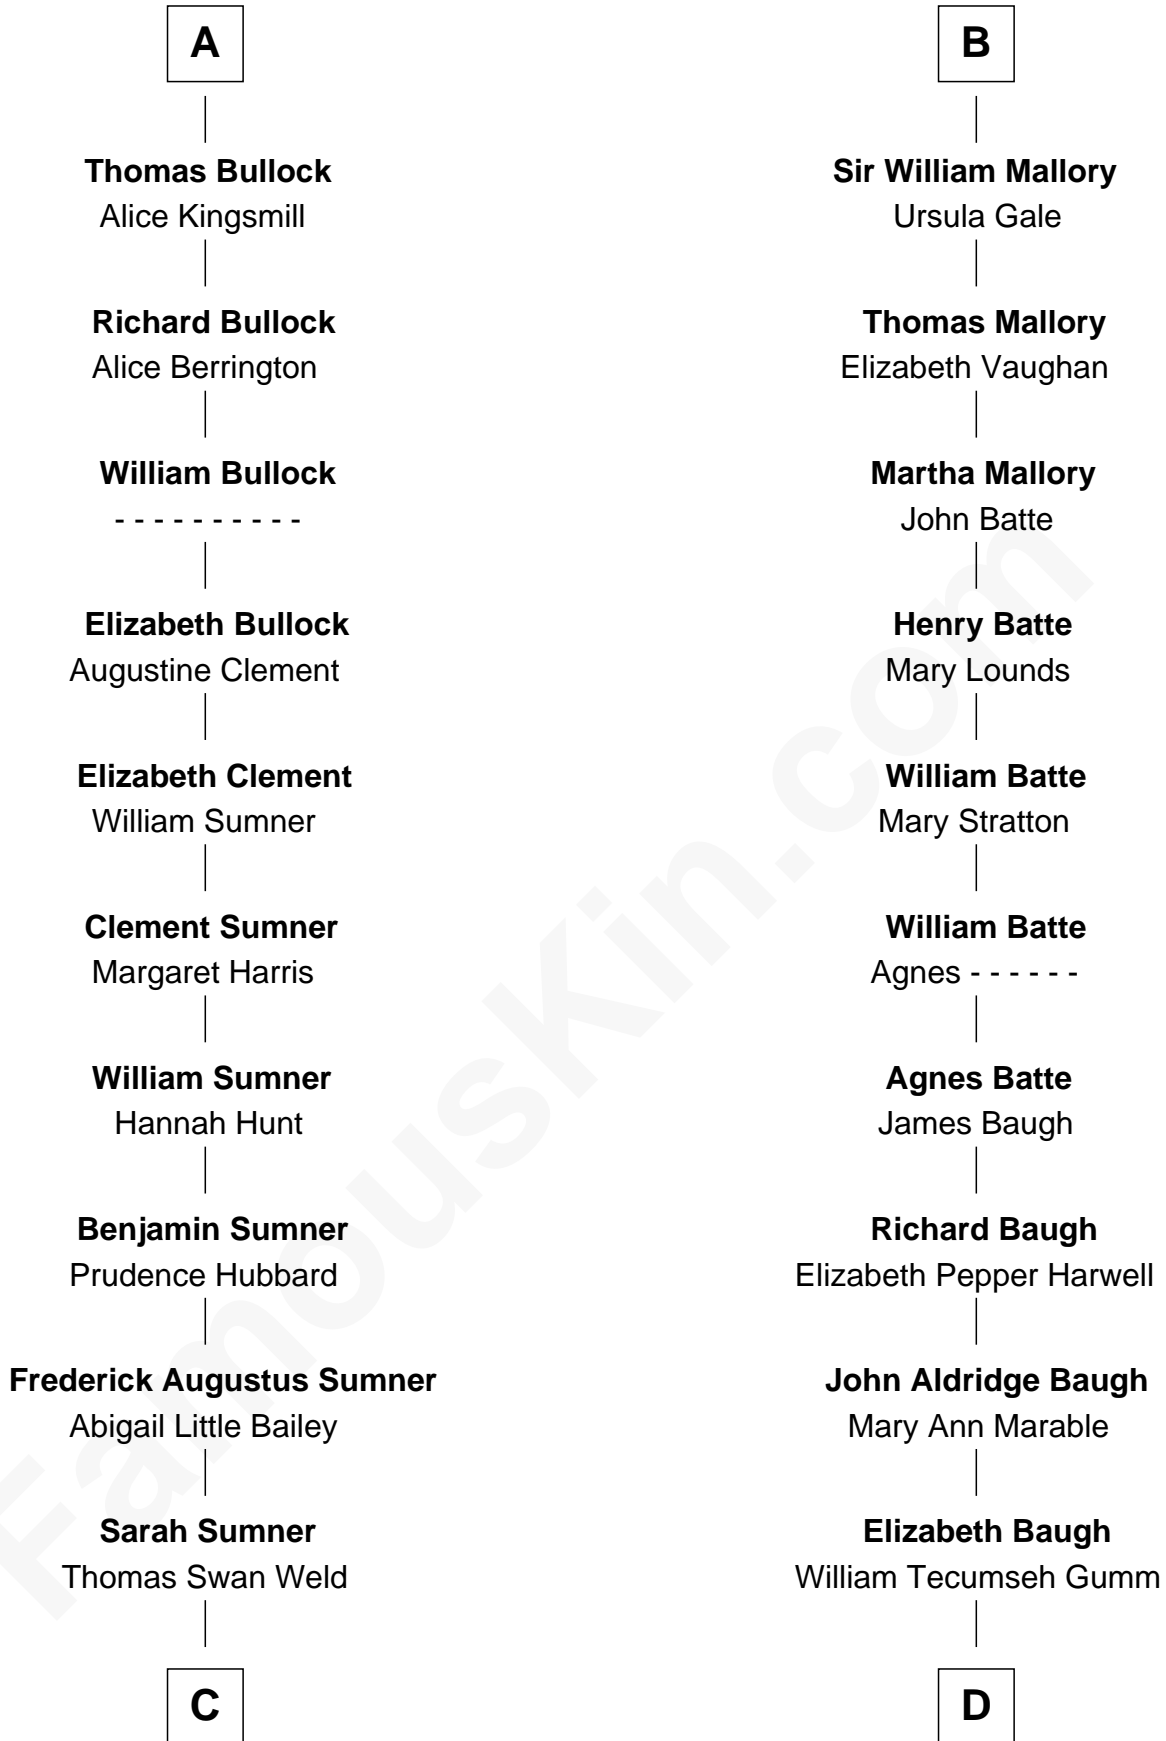

## Relationship Chart of

### Bill Weld

68th Governor of Massachusetts

18th cousin 2 times removed of

### Judy Garland

Singer and Movie Actress

**Edmund Fitzalan**

Alice de Warenne

**C**

**Dr. Francis Minot Weld**  
Fanny Elizabeth Bartholomew

**Francis Minot Weld**  
Margaret Low White

**David Weld**  
Mary Blake Nichols

**Bill Weld**  
*68th Governor of Massachusetts*

**D**

**Francis Avent Gumm**  
Ethel Marian Milne

**Judy Garland**  
*Singer and Movie Actress*

FamousKin.com