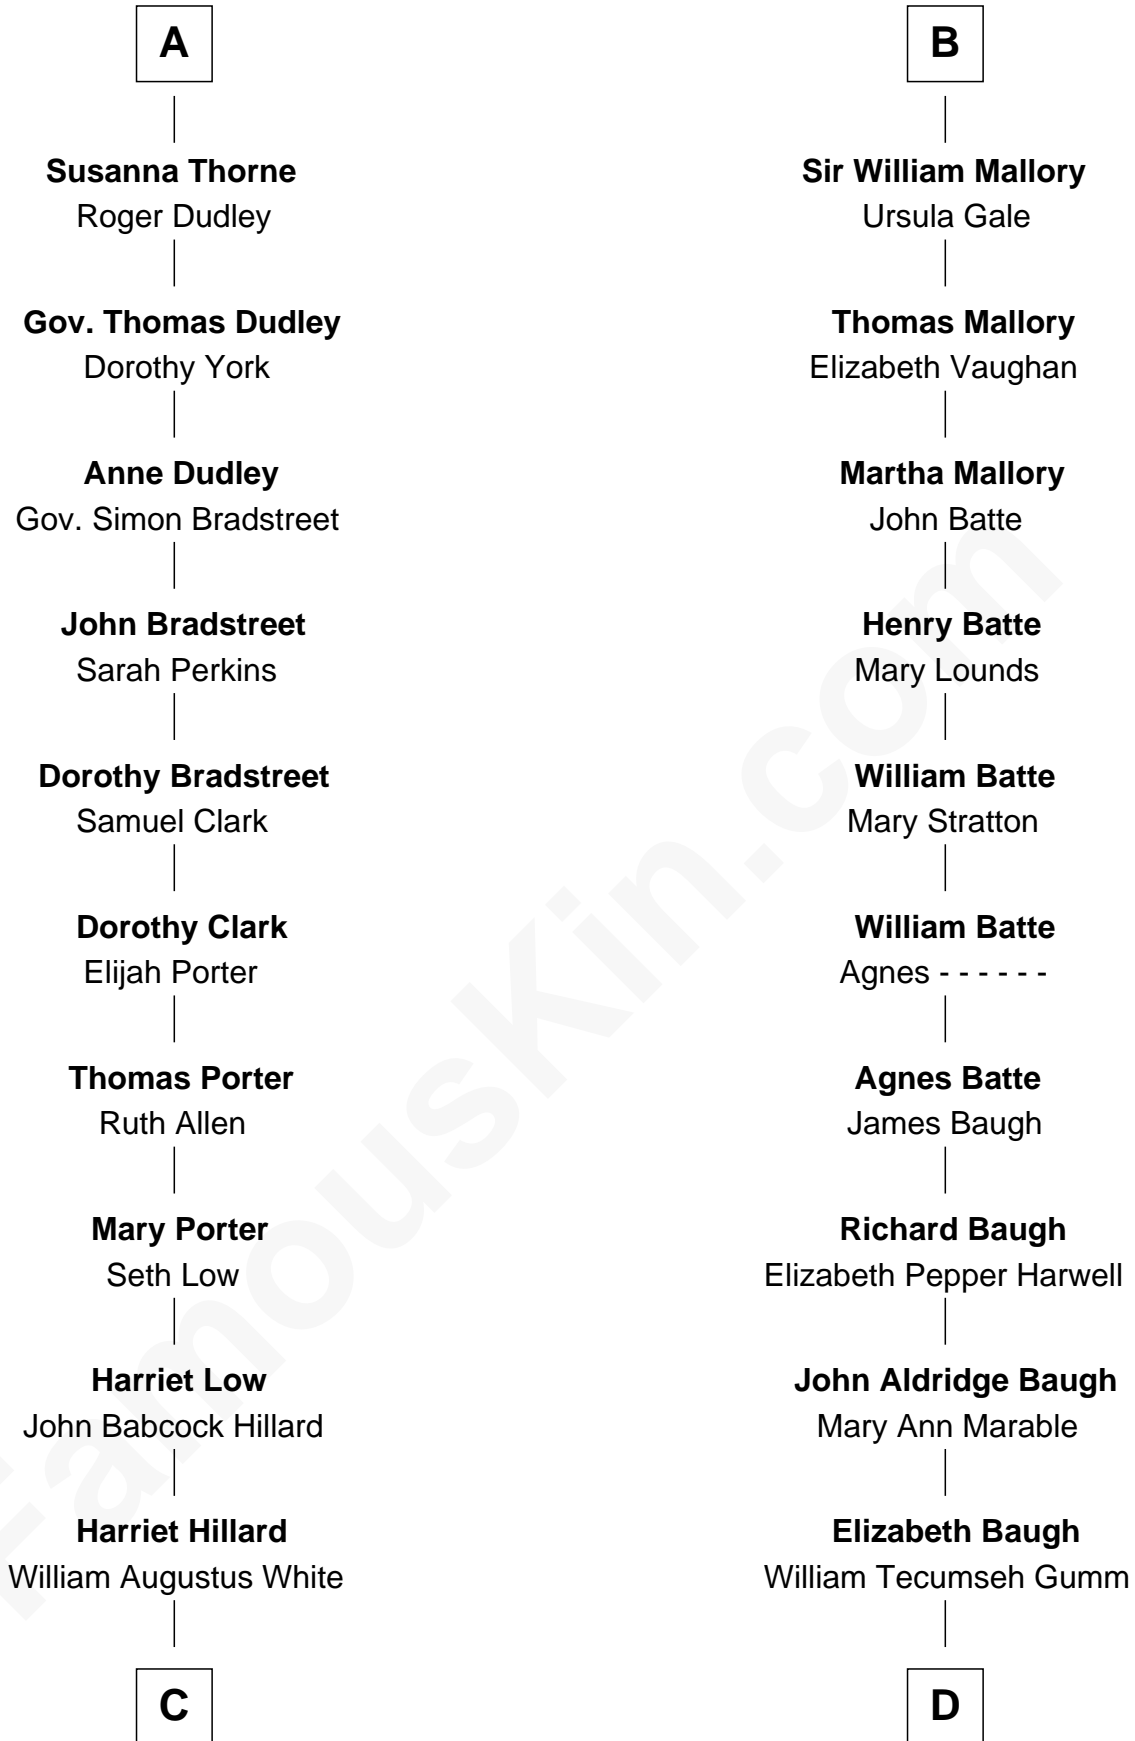

FamousKin.com Relationship Chart of

Bill Weld

68th Governor of Massachusetts

18th cousin 1 time removed of

Judy Garland

Singer and Movie Actress

Sir John Grey

Avice Marmion

C

Margaret Low White

Francis Minot Weld

David Weld

Mary Blake Nichols

Bill Weld

68th Governor of Massachusetts

D