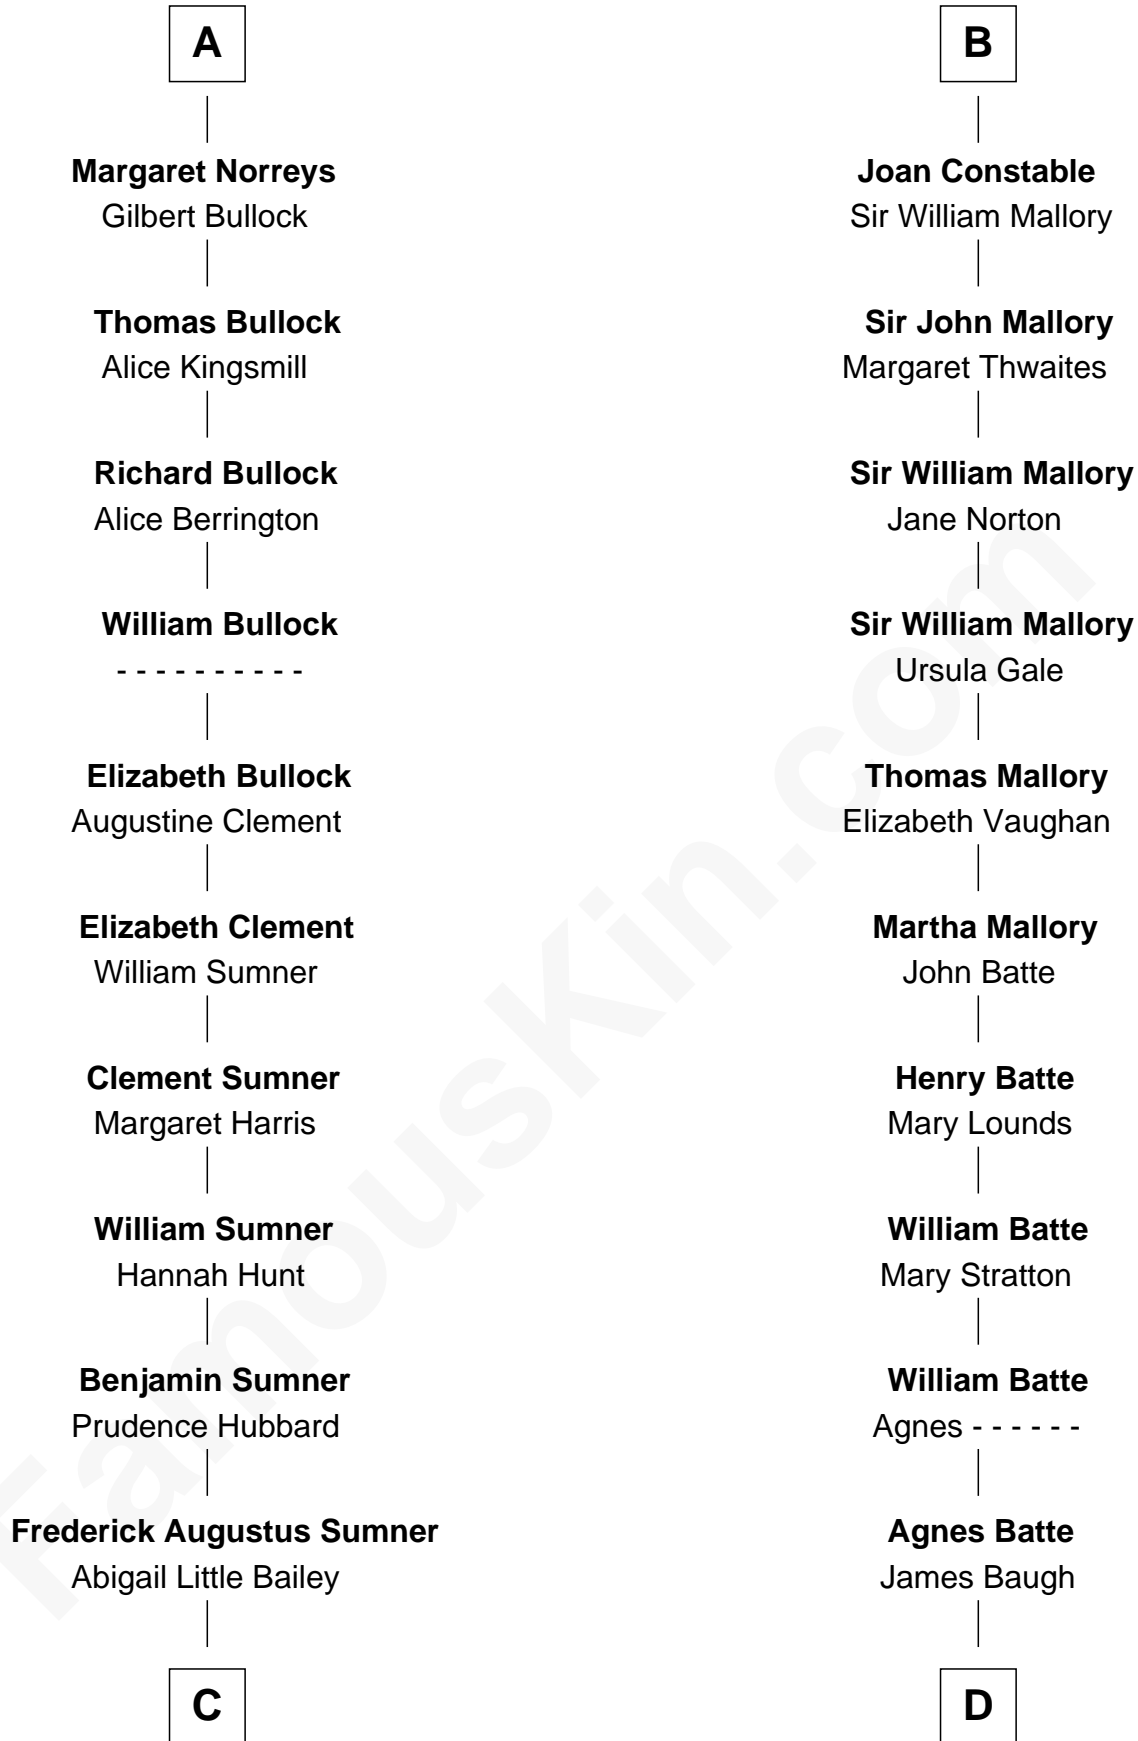

FamousKin.com Relationship Chart of

Bill Weld

68th Governor of Massachusetts

21st cousin of

Judy Garland

Singer and Movie Actress

Sir Walter FitzRobert

Ida Longespee

William de Odingsells

Margaret de Oddingseles

Sir John de Grey

Sir John Grey

Avice Marmion

Sir Robert Grey

Lora de St. Quintin

Elizabeth Grey

Henry FitzHugh

Sir William FitzHugh

Margery Willoughby

Lora FitzHugh

Sir John Constable

B

C

Sarah Sumner
Thomas Swan Weld

Dr. Francis Minot Weld
Fanny Elizabeth Bartholomew

Francis Minot Weld
Margaret Low White

David Weld
Mary Blake Nichols

Bill Weld
68th Governor of Massachusetts

D

Richard Baugh
Elizabeth Pepper Harwell

John Aldridge Baugh
Mary Ann Marable