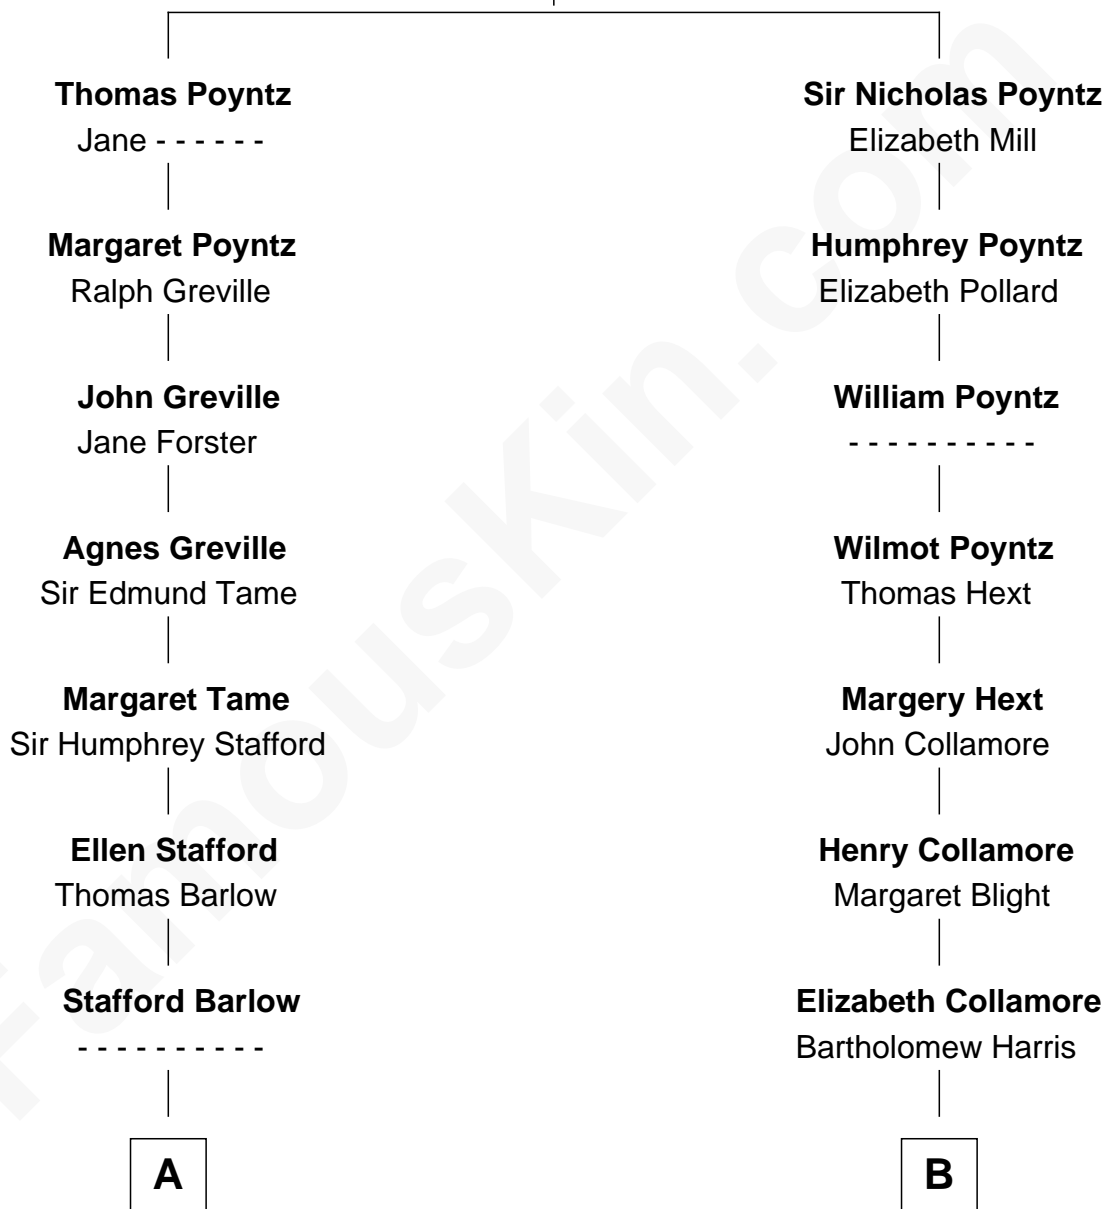

# FamousKin.com Relationship Chart of

**Bill Weld**

*68th Governor of Massachusetts*

17th cousin 2 times removed of

**Vincent Price**

*Movie Actor*

**Robert Poyntz**  
Katherine FitzNichol

**C**

—  
**Margaret Low White**

Francis Minot Weld

—  
**David Weld**

Mary Blake Nichols

—  
**Bill Weld**

*68th Governor of Massachusetts*

FamousKin.com