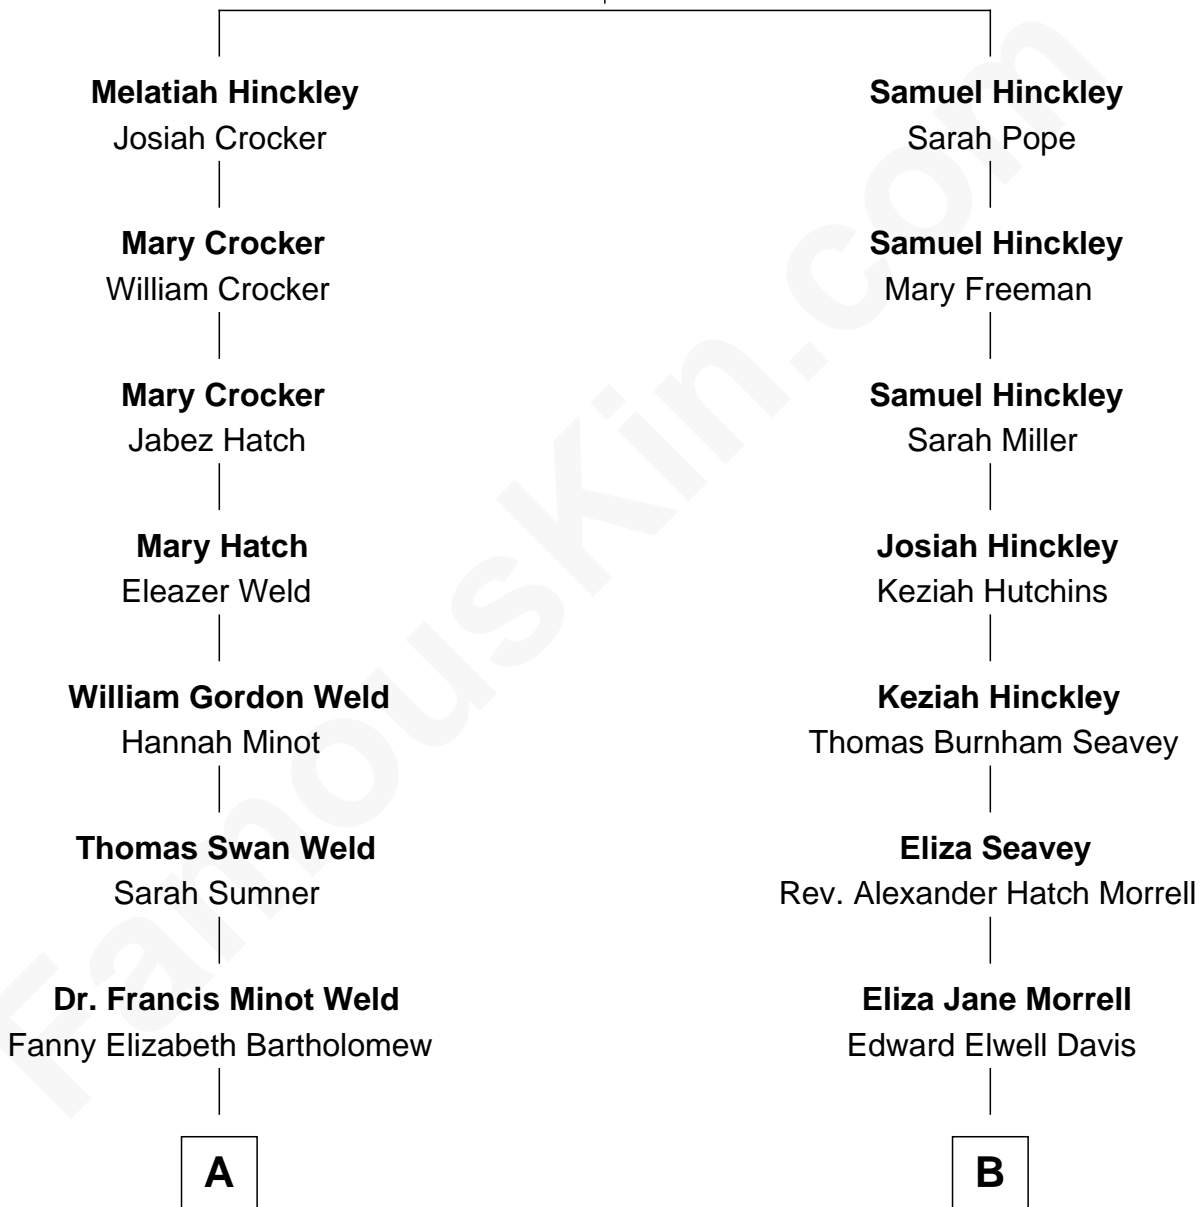

FamousKin.com Relationship Chart of

Bill Weld

68th Governor of Massachusetts

8th cousin 1 time removed of

Bette Davis

Movie Actress

Thomas Hinckley

Mary Richards

A

Francis Minot Weld
Margaret Low White

David Weld
Mary Blake Nichols

Bill Weld
68th Governor of Massachusetts

B

Harlow Morrell Davis
Ruth Augusta Favor

Bette Davis
Movie Actress

FamousKin.com