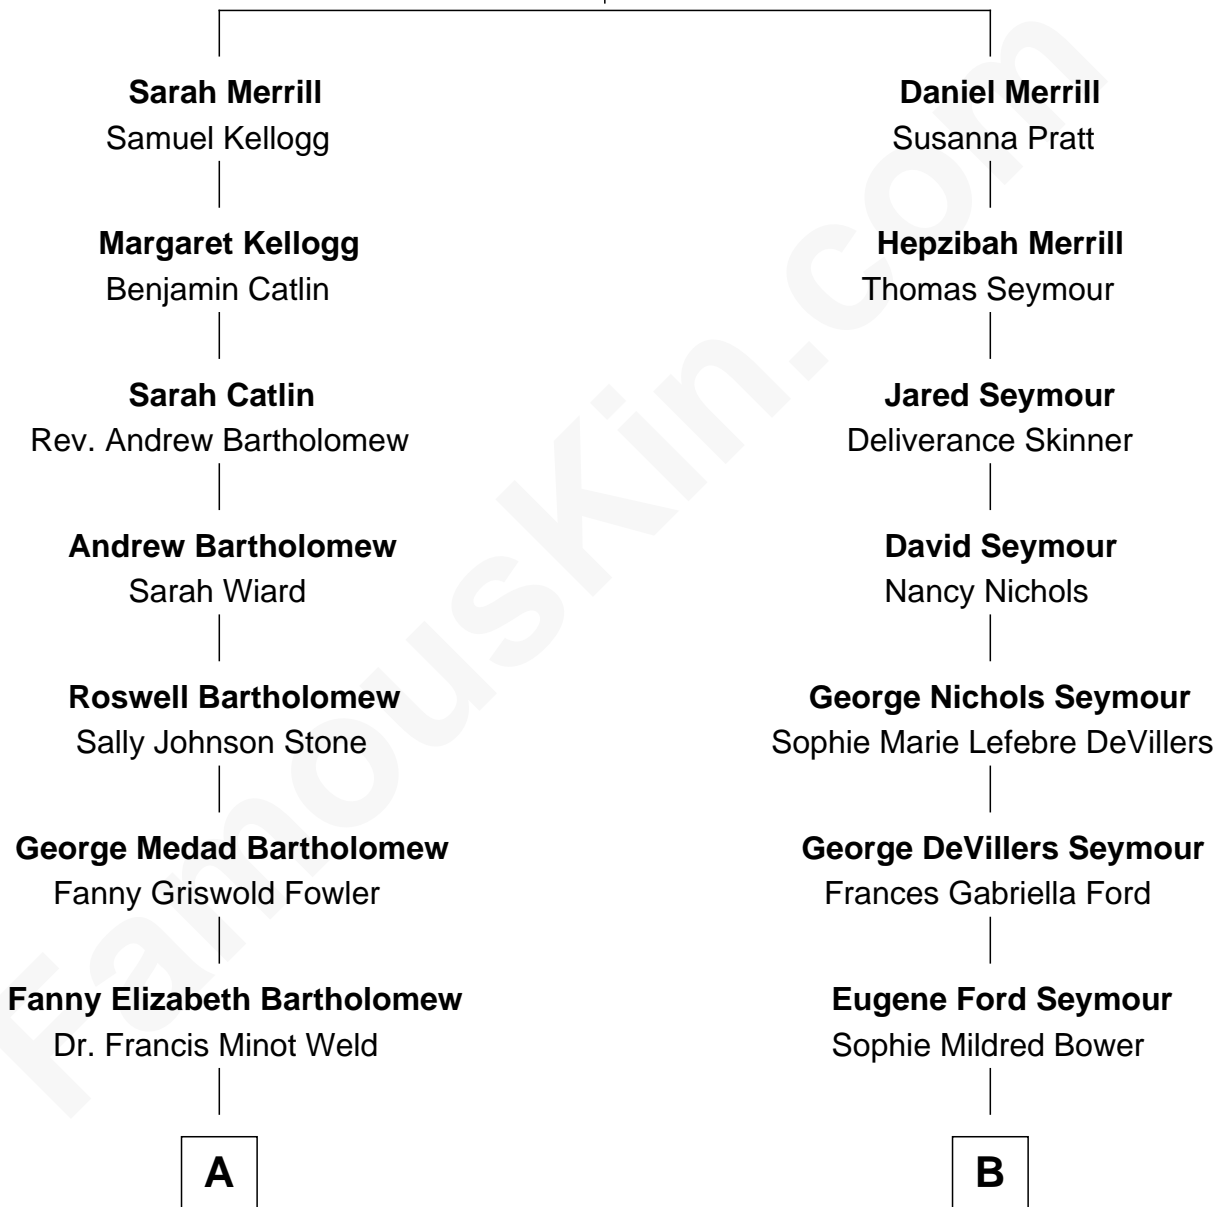

FamousKin.com Relationship Chart of

Bill Weld

68th Governor of Massachusetts

8th cousin 1 time removed of

Jane Fonda

Movie Actress

John Merrill
Sarah Watson

A

Francis Minot Weld
Margaret Low White

David Weld
Mary Blake Nichols

Bill Weld
68th Governor of Massachusetts

B

Frances Ford Seymour
Henry Jaynes Fonda

Jane Fonda
Movie Actress

FamousKin.com